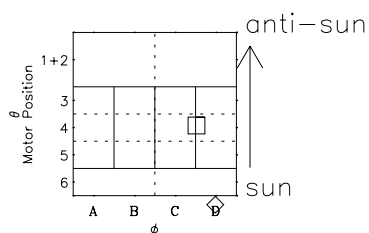

# Galileo EPD Real-Time Omni 98247

Software Version: RTLINE\_OMNI V 1.20  
Data Production: 06-03-00  
Plot Production: Sun Sep 16 13:38:29 2001

◇ = Jupiter look direction  
□ = Corotation look direction