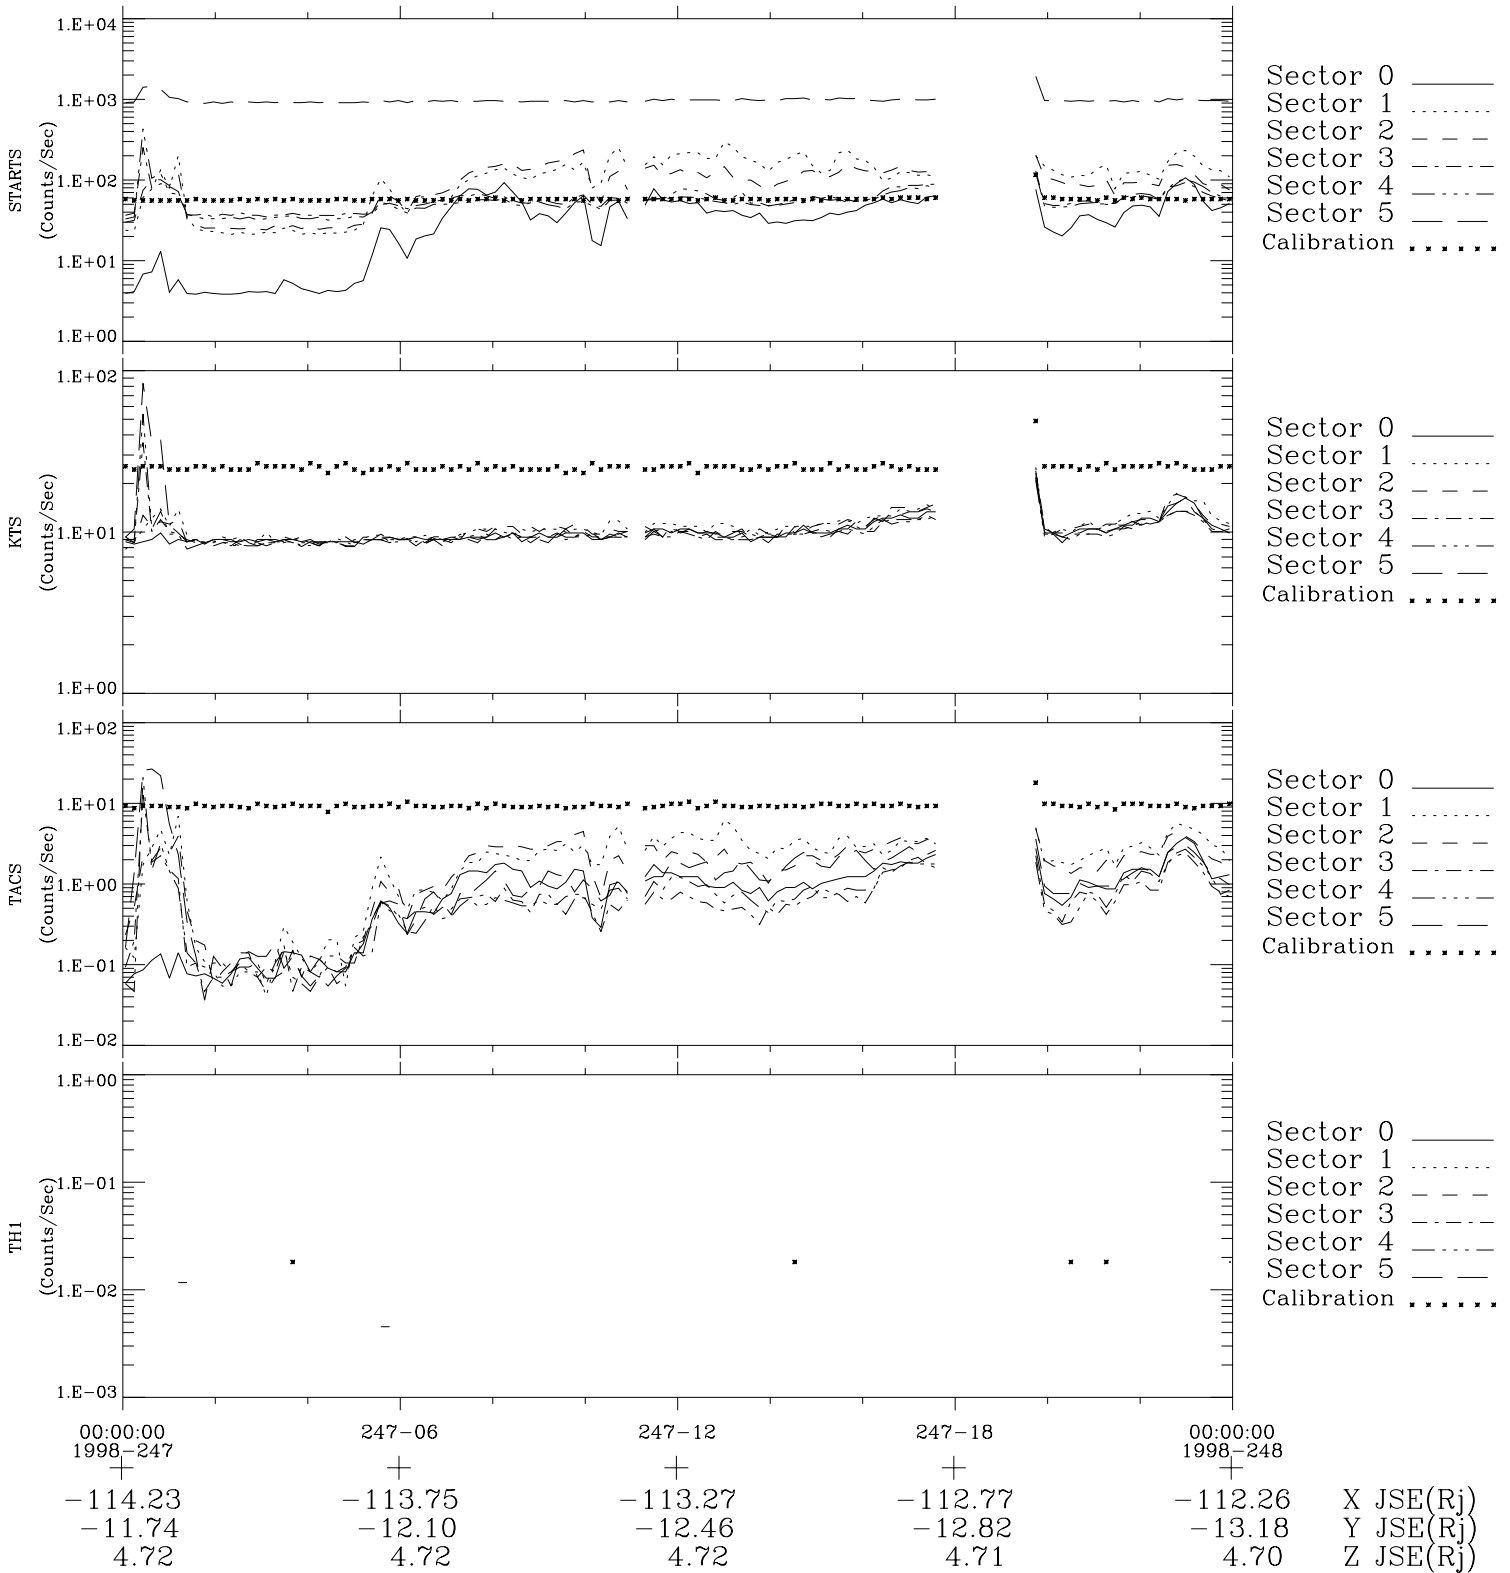

# Galileo EPD Real-Time Six-Sector 98247

Software Version: RTLINE\_R6 V 1.20  
Data Production: 06-03-00  
Plot Production: Sun Sep 16 13:38:37 2001

◇ = Jupiter look direction  
□ = Corotation look direction