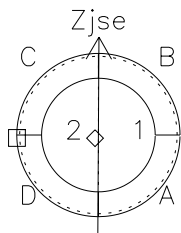

# Galileo EPD Real-Time Six-Sector 98247

Software Version: RTLINE\_R6 V 1.20  
Data Production: 06-03-00  
Plot Production: Sun Sep 16 13:38:37 2001

◇ = Jupiter look direction  
□ = Corotation look direction