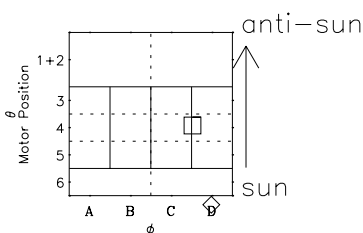

# Galileo EPD Real-Time Six-Sector 98247

Software Version: RTLINE\_R6 V 1.20  
Data Production: 06-03-00  
Plot Production: Sun Sep 16 13:38:37 2001

◇ = Jupiter look direction  
□ = Corotation look direction