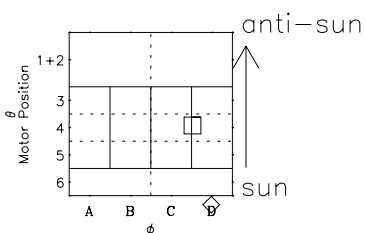

Galileo EPD Real-Time Six-Sector 98247

Software Version: RTLINE_R6 V 1.20
Data Production: 06-03-00
Plot Production: Sun Sep 16 13:38:36 2001

◇ = Jupiter look direction
□ = Corotation look direction