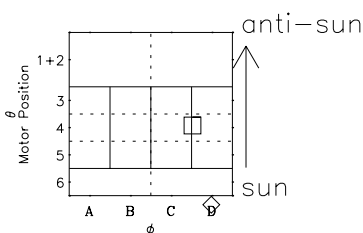

Galileo EPD Real-Time Six-Sector 98247

Software Version: RTLINE_R6 V 1.20
Data Production: 06-03-00
Plot Production: Sun Sep 16 13:38:35 2001

◇ = Jupiter look direction
□ = Corotation look direction