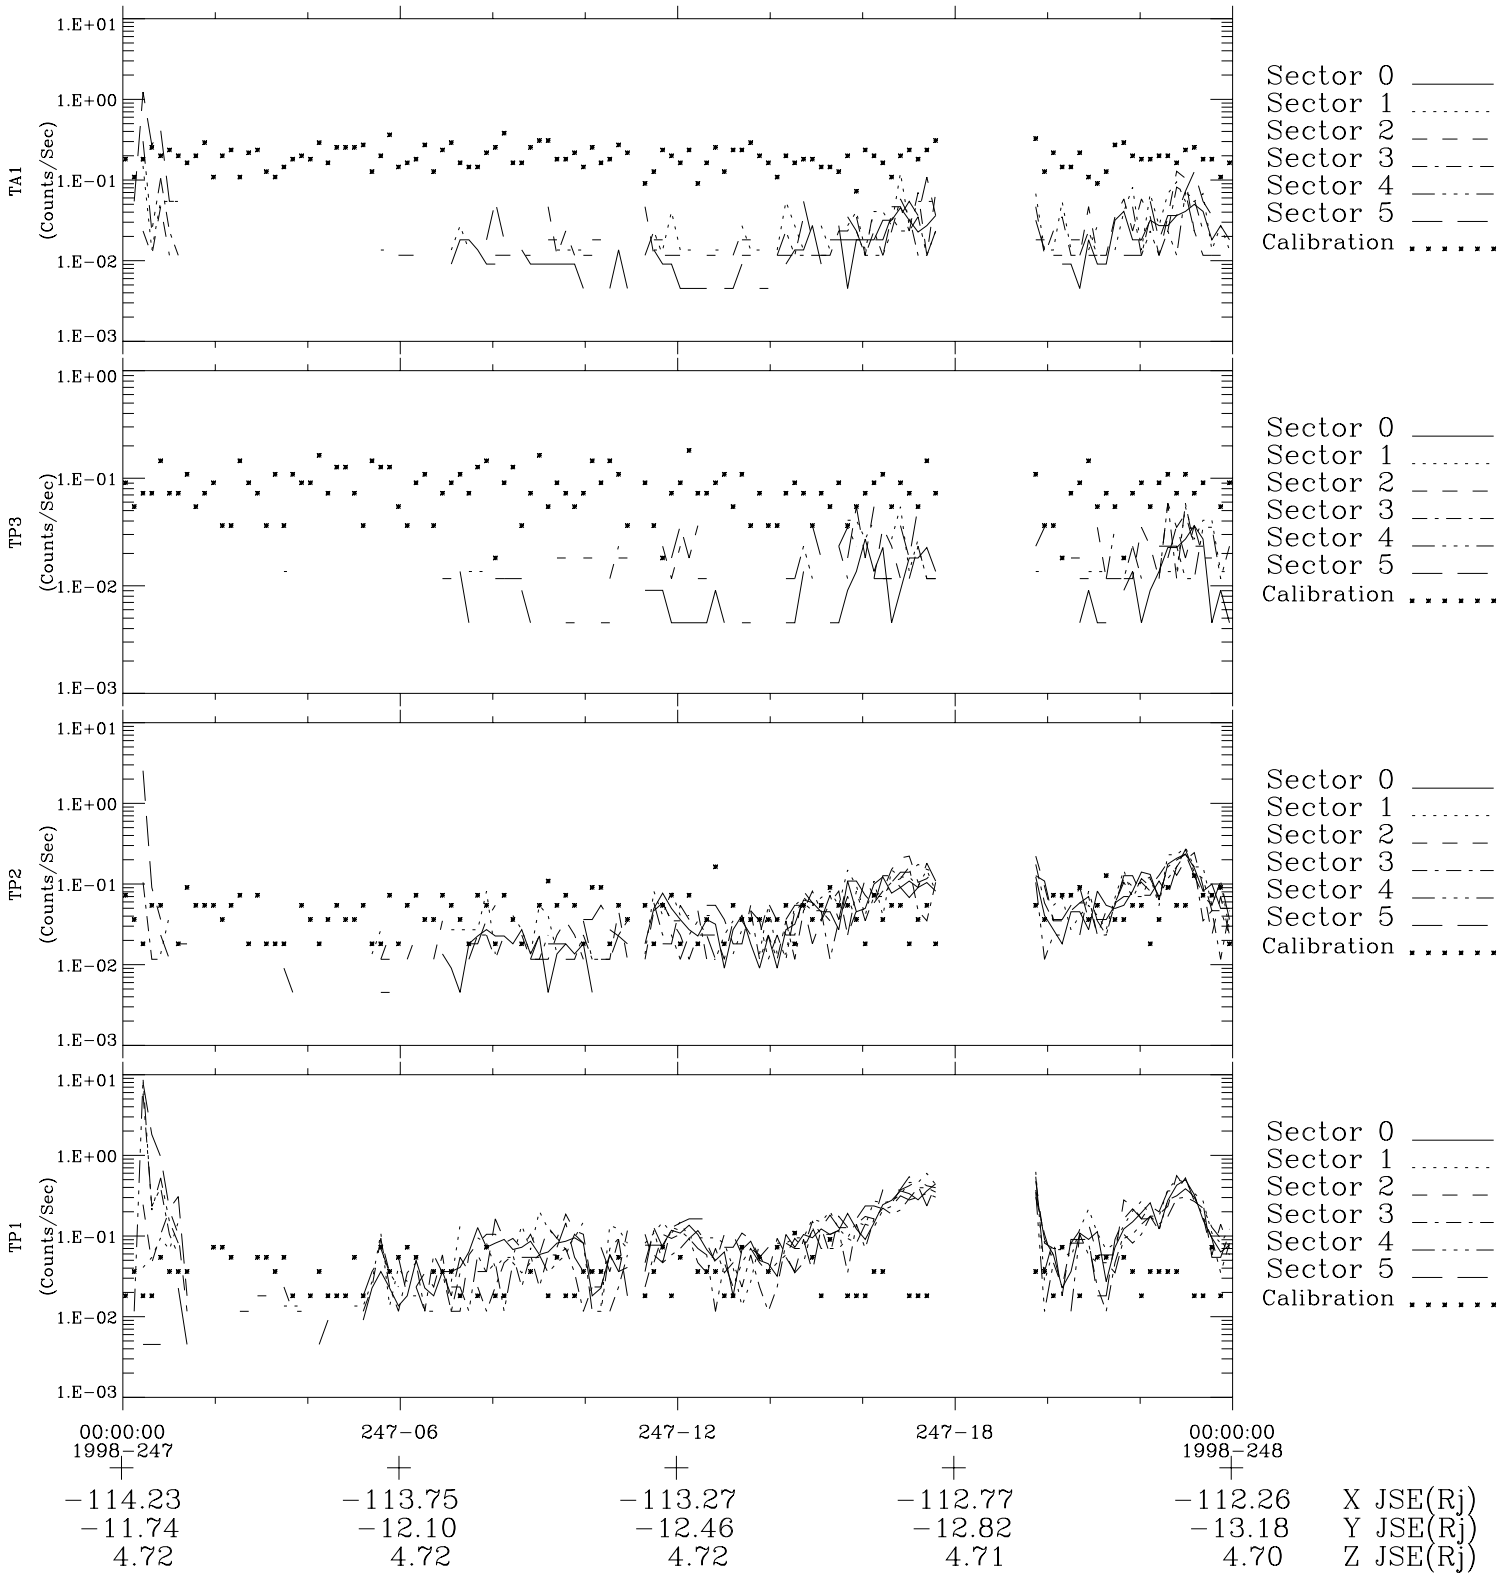

Galileo EPD Real-Time Six-Sector 98247

Software Version: RTLINE_R6 V 1.20
Data Production: 06-03-00
Plot Production: Sun Sep 16 13:38:35 2001

◇ = Jupiter look direction
□ = Corotation look direction