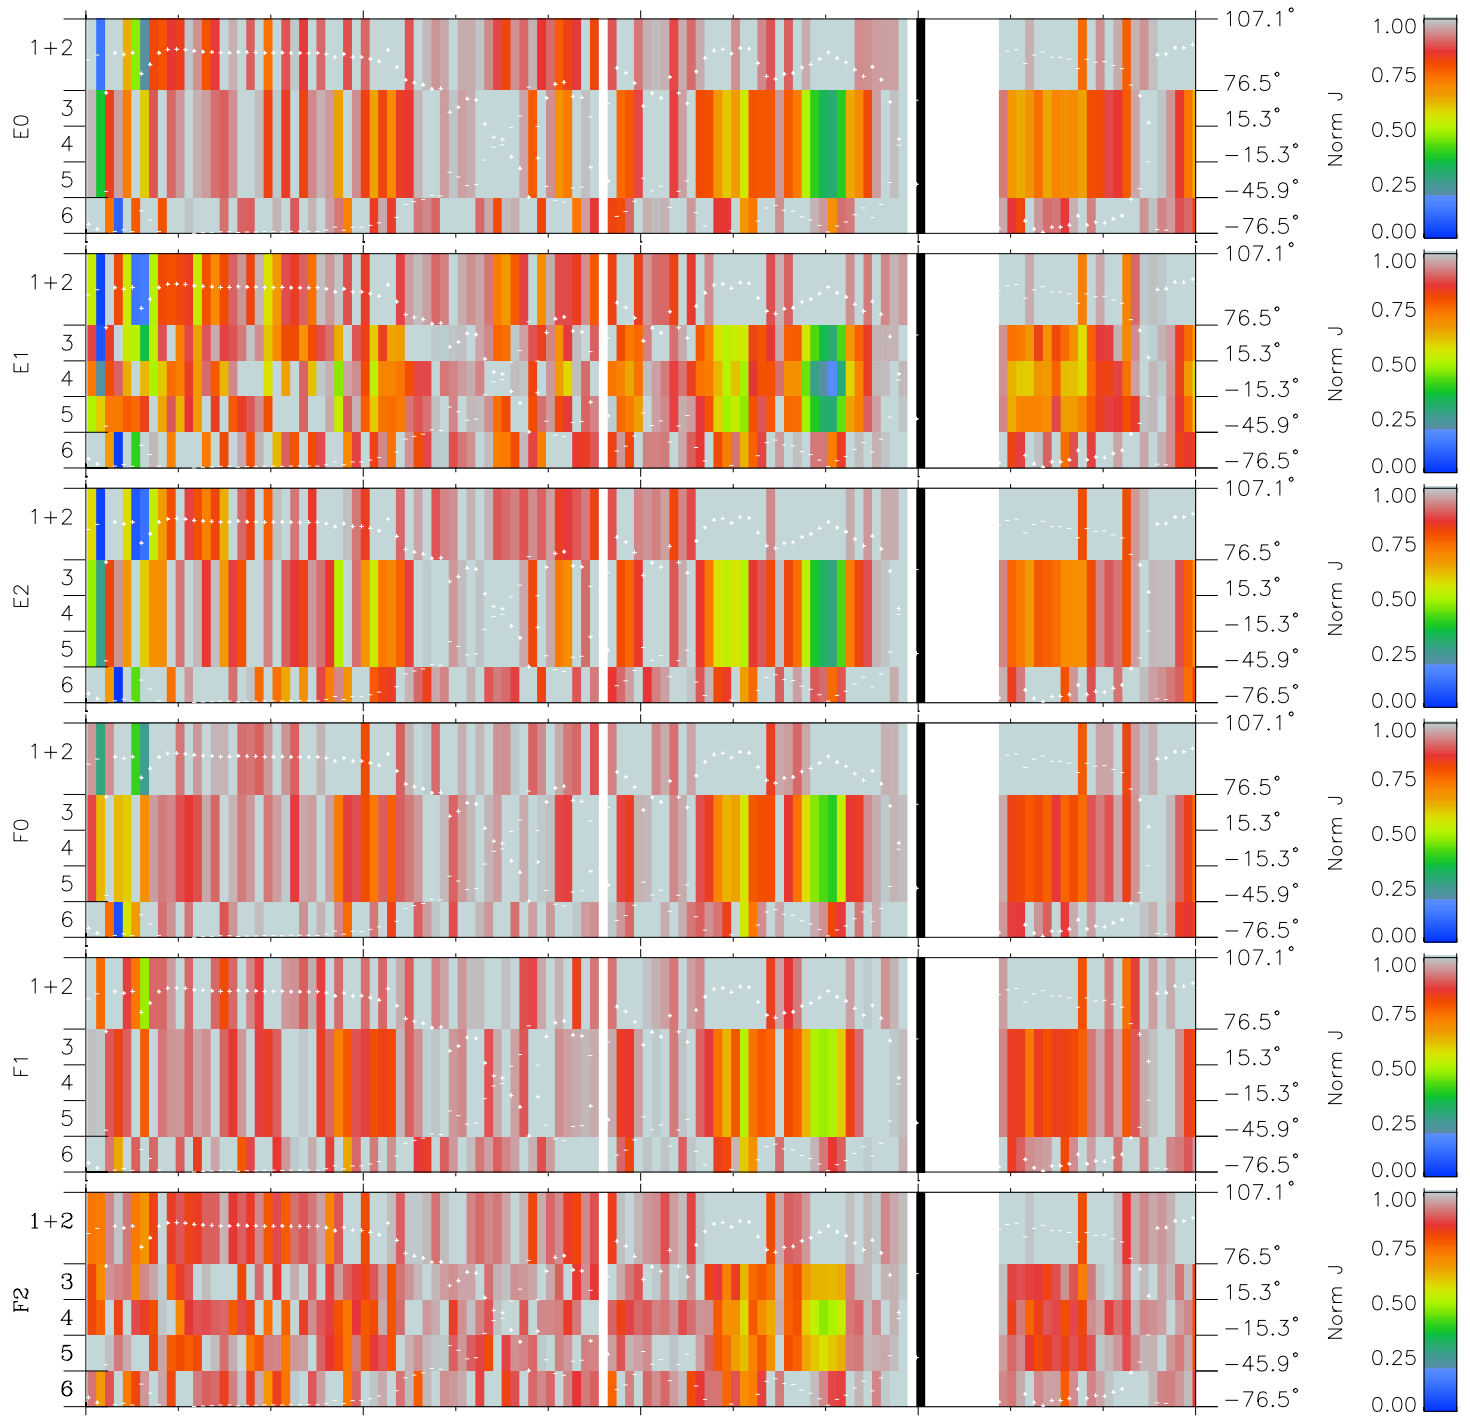

# Galileo EPD Real Elevation Anisotropies 98247

Software Version: RTELEV\_NORM V 1.20  
 Data Production: 06-03-00  
 Plot Production: Sun Sep 16 13:37:53 2001  
 Color File: wondr3  
 Geofactor File: 1.1

00:00:00 1998-247	247-06	247-12	247-18	00:00:00 1998-248	
+	+	+	+	+	
-114.23	-113.75	-113.27	-112.77	-112.26	X JSE(R <sub>j</sub> )
-11.74	-12.10	-12.46	-12.82	-13.18	Y JSE(R <sub>j</sub> )
4.72	4.72	4.72	4.71	4.70	Z JSE(R <sub>j</sub> )

- ◇ = Jupiter look direction
- = Corotation look direction