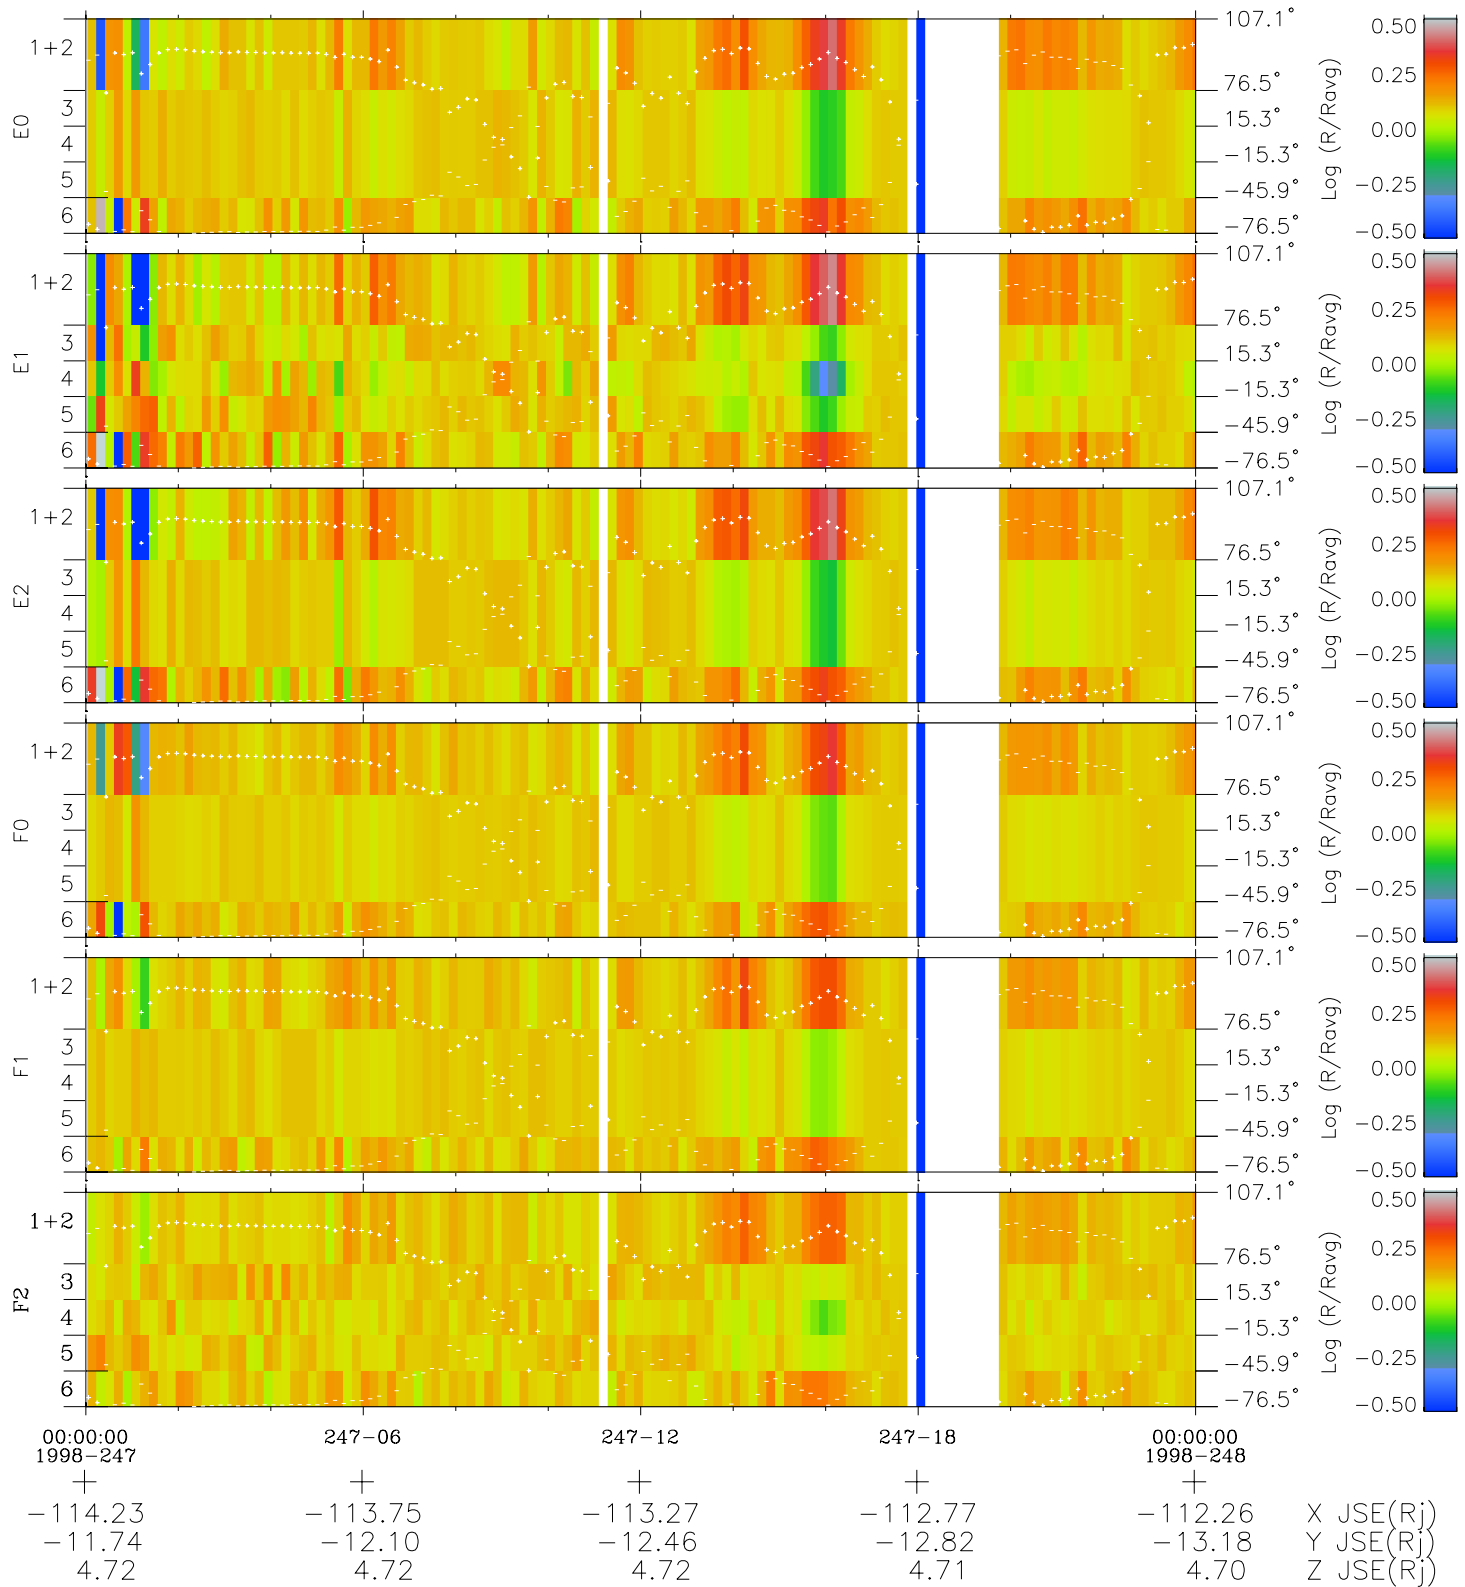

Galileo EPD Real Elevation Anisotropies 98247

Software Version: RTELEV_MEAN V 1.20
Data Production: 06-03-00
Plot Production: Sun Sep 16 13:37:32 2001
Color File: wondr3
Geofactor File: 1.1

- ◇ = Jupiter look direction
- = Corotation look direction