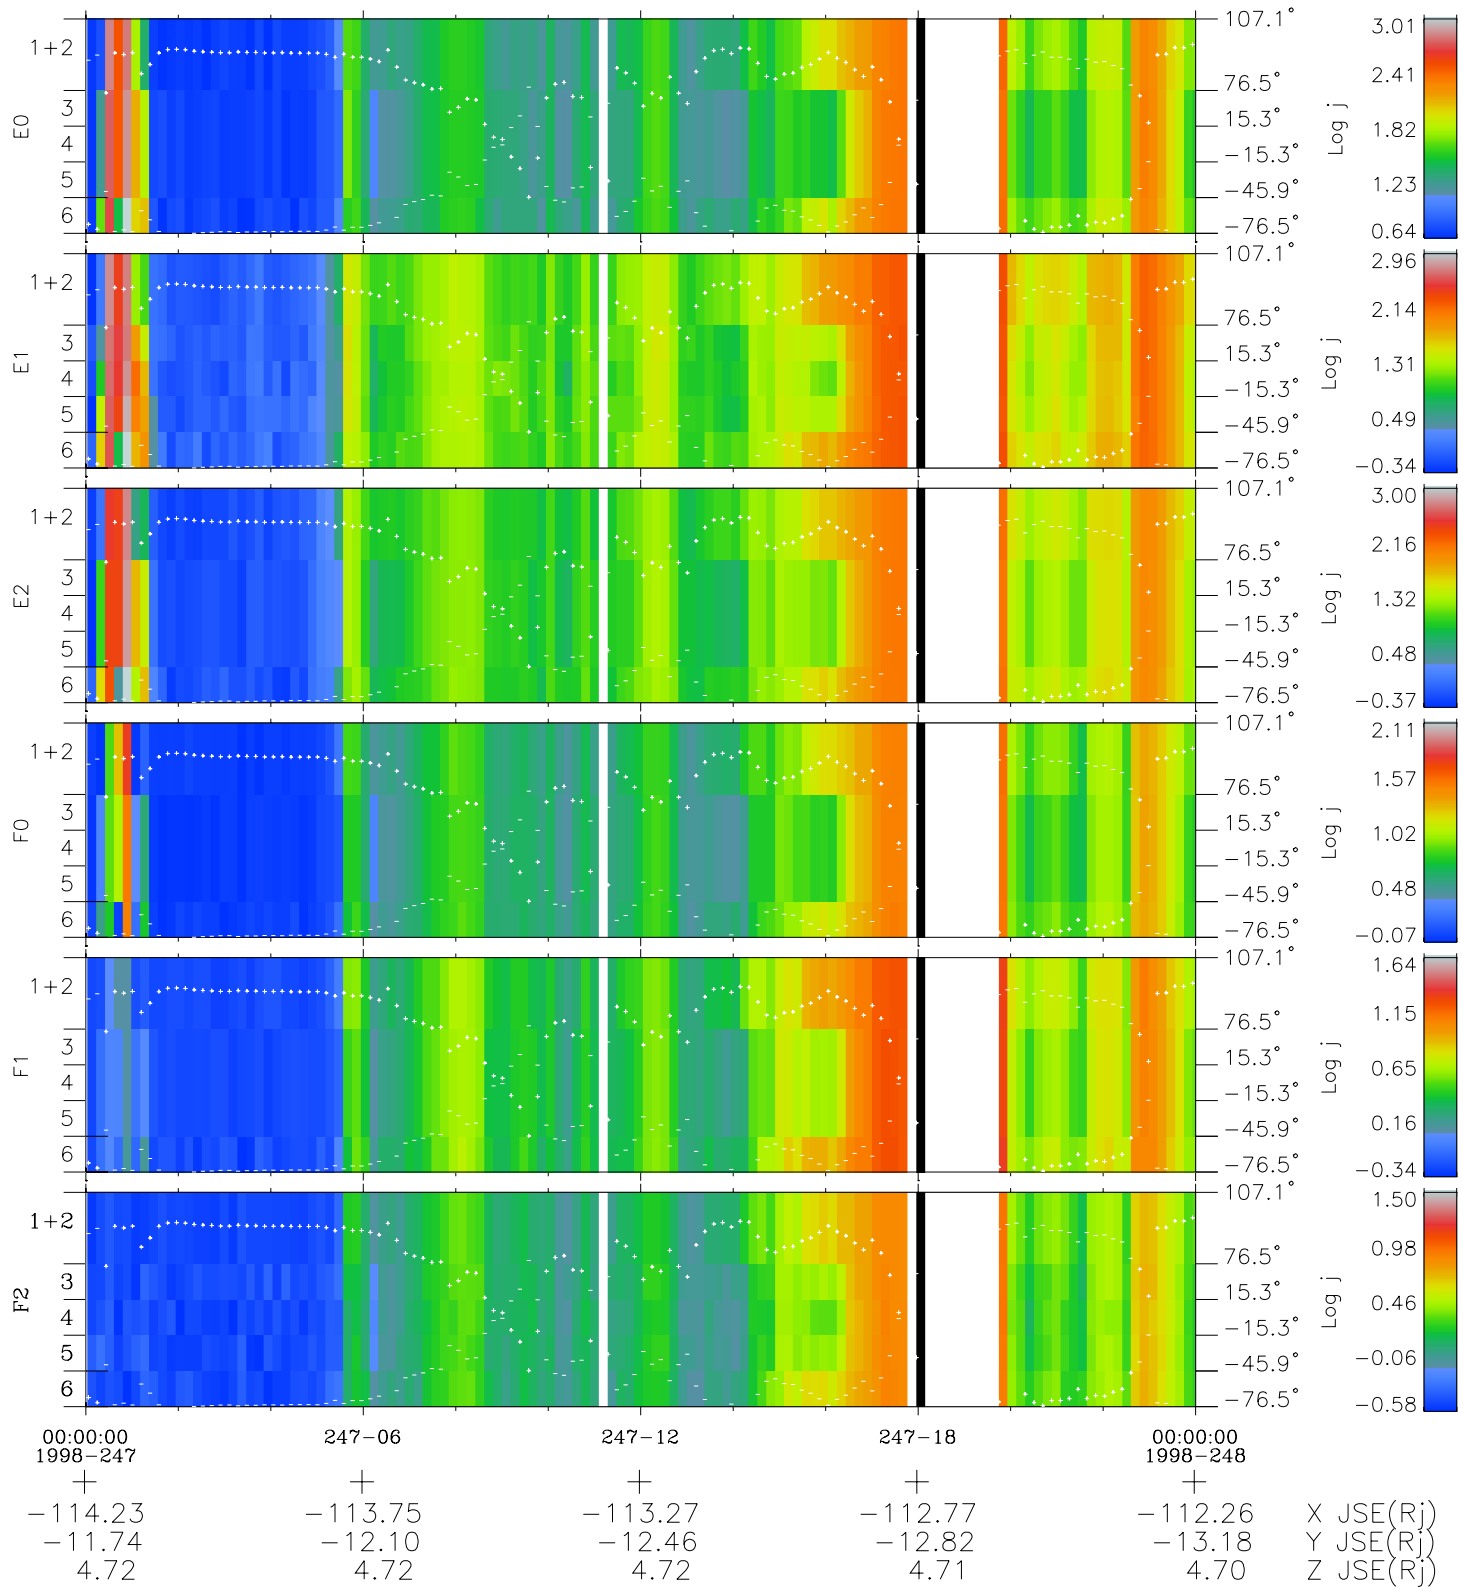

Galileo EPD Real Elevation Anisotropies 98247

Software Version: RTELEV_FLUX V 1.20
Data Production: 06-03-00
Plot Production: Sun Sep 16 13:37:43 2001
Color File: wondr3
Geofactor File: 1.1

- ◇ = Jupiter look direction
- = Corotation look direction