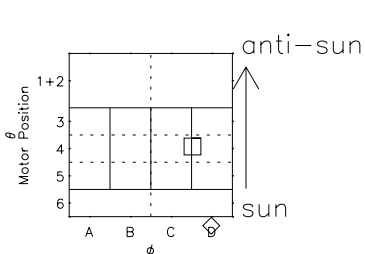

Galileo EPD Real Elevation Anisotropies 98247

Software Version: RTELEV_FLUX V 1.20
Data Production: 06-03-00
Plot Production: Sun Sep 16 13:37:43 2001
Color File: wondr3
Geofactor File: 1.1

- ◇ = Jupiter look direction
- = Corotation look direction