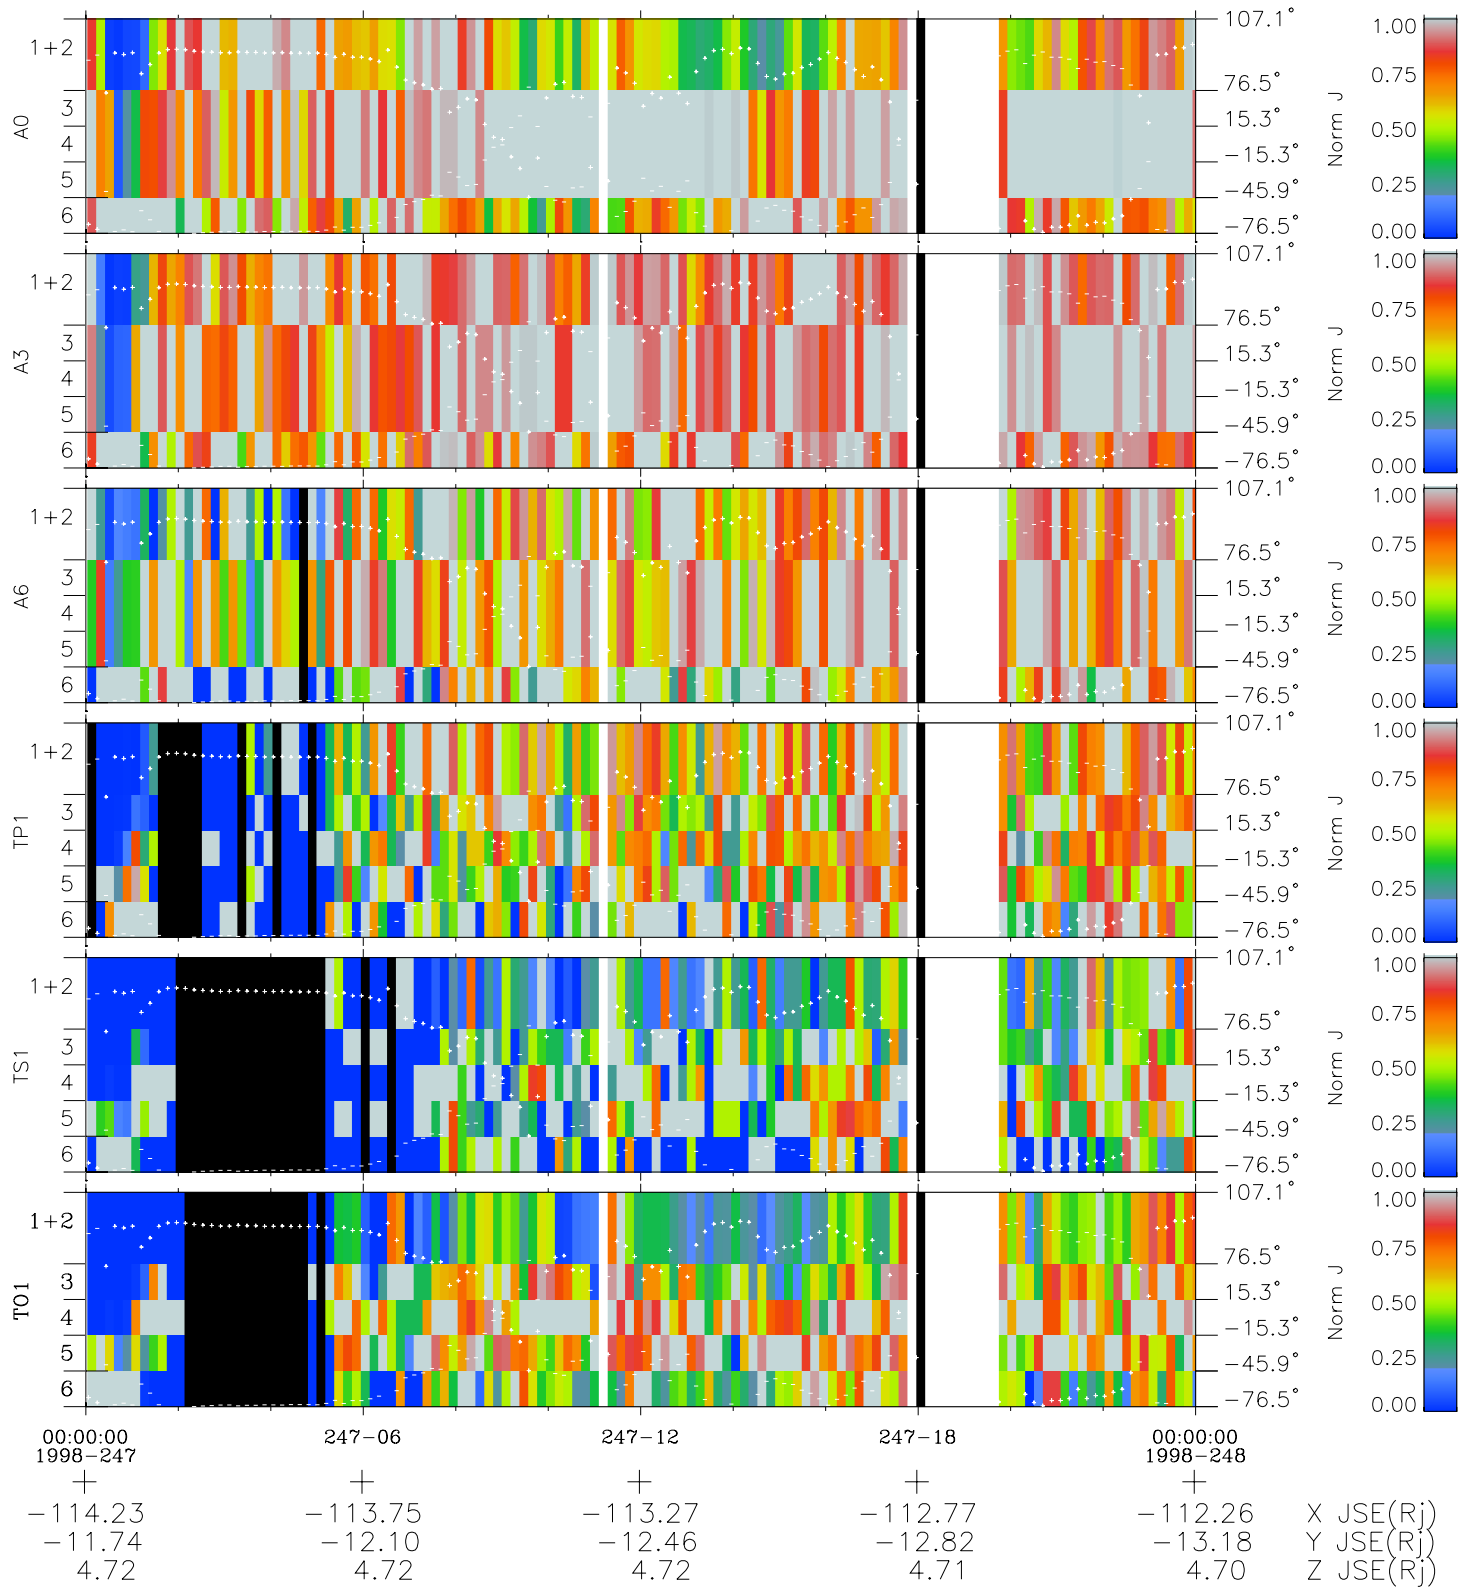

Galileo EPD Real Elevation Anisotropies 98247

Software Version: RTELEV_NORM V 1.20
Data Production: 06-03-00
Plot Production: Sun Sep 16 13:37:48 2001
Color File: wondr3
Geofactor File: 1.1

◇ = Jupiter look direction
□ = Corotation look direction