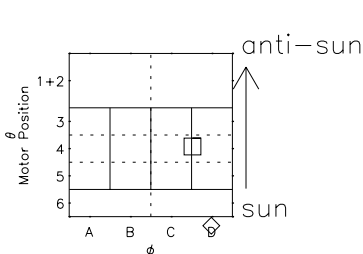

Galileo EPD Real Elevation Anisotropies 98247

Software Version: RTELEV_NORM V 1.20
Data Production: 06-03-00
Plot Production: Sun Sep 16 13:37:48 2001
Color File: wondr3
Geofactor File: 1.1

◇ = Jupiter look direction
□ = Corotation look direction