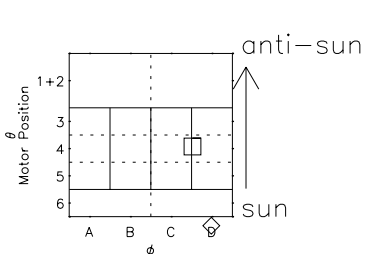

Galileo EPD Real Elevation Anisotropies 98247

Software Version: RTELEV_MEAN V 1.20
Data Production: 06-03-00
Plot Production: Sun Sep 16 13:37:27 2001
Color File: wondr3
Geofactor File: 1.1

◇ = Jupiter look direction
□ = Corotation look direction