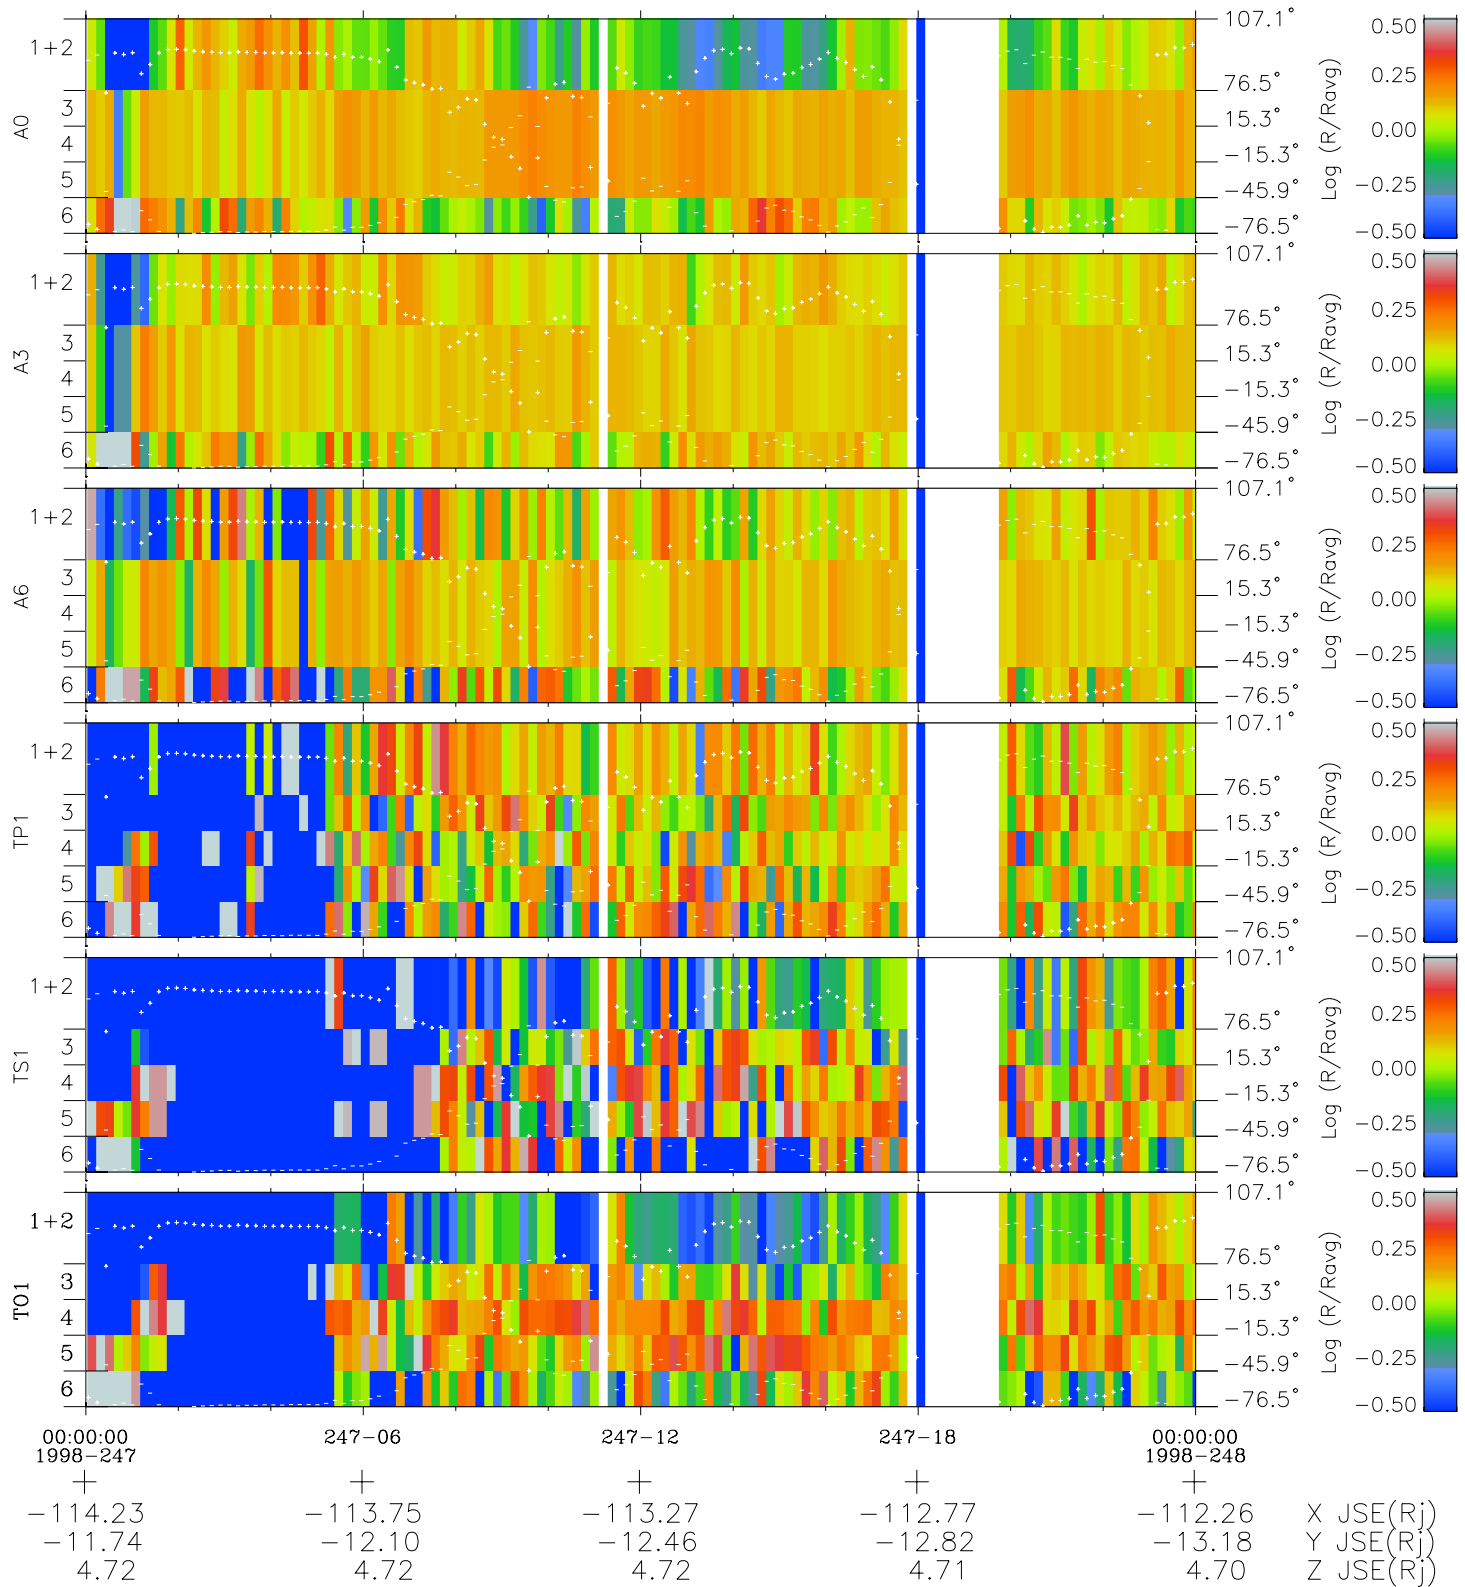

Galileo EPD Real Elevation Anisotropies 98247

Software Version: RTELEV_MEAN V 1.20
Data Production: 06-03-00
Plot Production: Sun Sep 16 13:37:27 2001
Color File: wondr3
Geofactor File: 1.1

◇ = Jupiter look direction
□ = Corotation look direction