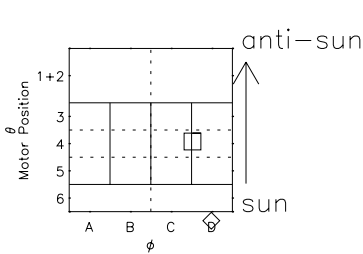

# Galileo EPD Real Elevation Anisotropies 98247

Software Version: RTELEV\_FLUX V 1.20  
Data Production: 06-03-00  
Plot Production: Sun Sep 16 13:37:38 2001  
Color File: wondr3  
Geofactor File: 1.1

| 00:00:00<br>1998-247 | 247-06  | 247-12  | 247-18  | 00:00:00<br>1998-248 |                        |
|----------------------|---------|---------|---------|----------------------|------------------------|
| +                    | +       | +       | +       | +                    |                        |
| -114.23              | -113.75 | -113.27 | -112.77 | -112.26              | X JSE(R <sub>j</sub> ) |
| -11.74               | -12.10  | -12.46  | -12.82  | -13.18               | Y JSE(R <sub>j</sub> ) |
| 4.72                 | 4.72    | 4.72    | 4.71    | 4.70                 | Z JSE(R <sub>j</sub> ) |

- ◇ = Jupiter look direction
- = Corotation look direction