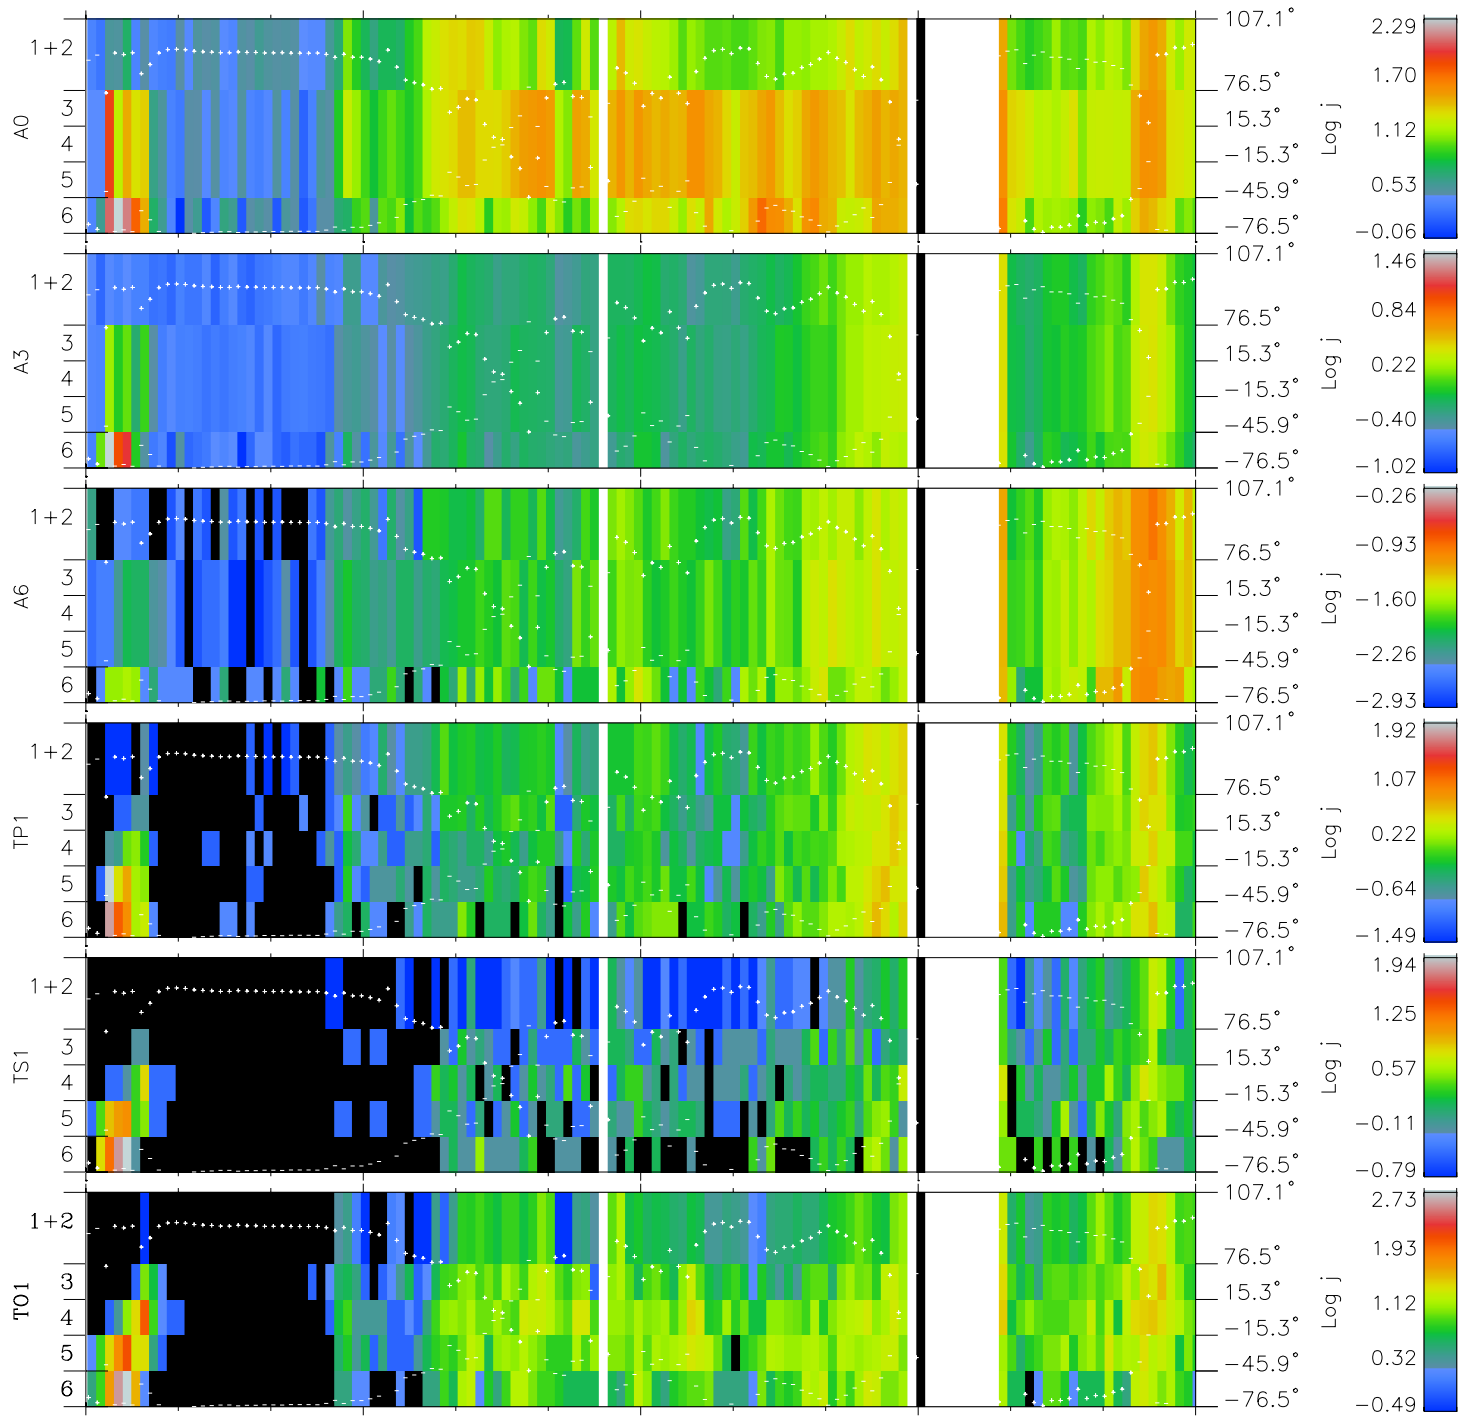

# Galileo EPD Real Elevation Anisotropies 98247

Software Version: RTELEV\_FLUX V 1.20  
Data Production: 06-03-00  
Plot Production: Sun Sep 16 13:37:38 2001  
Color File: wondr3  
Geofactor File: 1.1

| 00:00:00<br>1998-247 | 247-06  | 247-12  | 247-18  | 00:00:00<br>1998-248 |                        |
|----------------------|---------|---------|---------|----------------------|------------------------|
| +                    | +       | +       | +       | +                    |                        |
| -114.23              | -113.75 | -113.27 | -112.77 | -112.26              | X JSE(R <sub>j</sub> ) |
| -11.74               | -12.10  | -12.46  | -12.82  | -13.18               | Y JSE(R <sub>j</sub> ) |
| 4.72                 | 4.72    | 4.72    | 4.71    | 4.70                 | Z JSE(R <sub>j</sub> ) |

- ◇ = Jupiter look direction
- = Corotation look direction