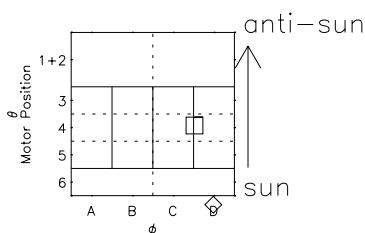

Galileo EPD Real Time Azimuth Anisotropies 98247

Software Version: RTAZIM_NORM V 1.20
Data Production: 06-03-00
Plot Production: Sun Sep 16 13:38:24 2001
Color File: wondr3
Geofactor File: 1.1

◇ = Jupiter look direction
□ = Corotation look direction