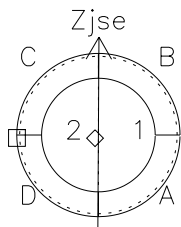

Galileo EPD Real Time Azimuth Anisotropies 98247

Software Version: RTAZIM_NORM V 1.20
Data Production: 06-03-00
Plot Production: Sun Sep 16 13:38:24 2001
Color File: wondr3
Geofactor File: 1.1

◇ = Jupiter look direction
□ = Corotation look direction