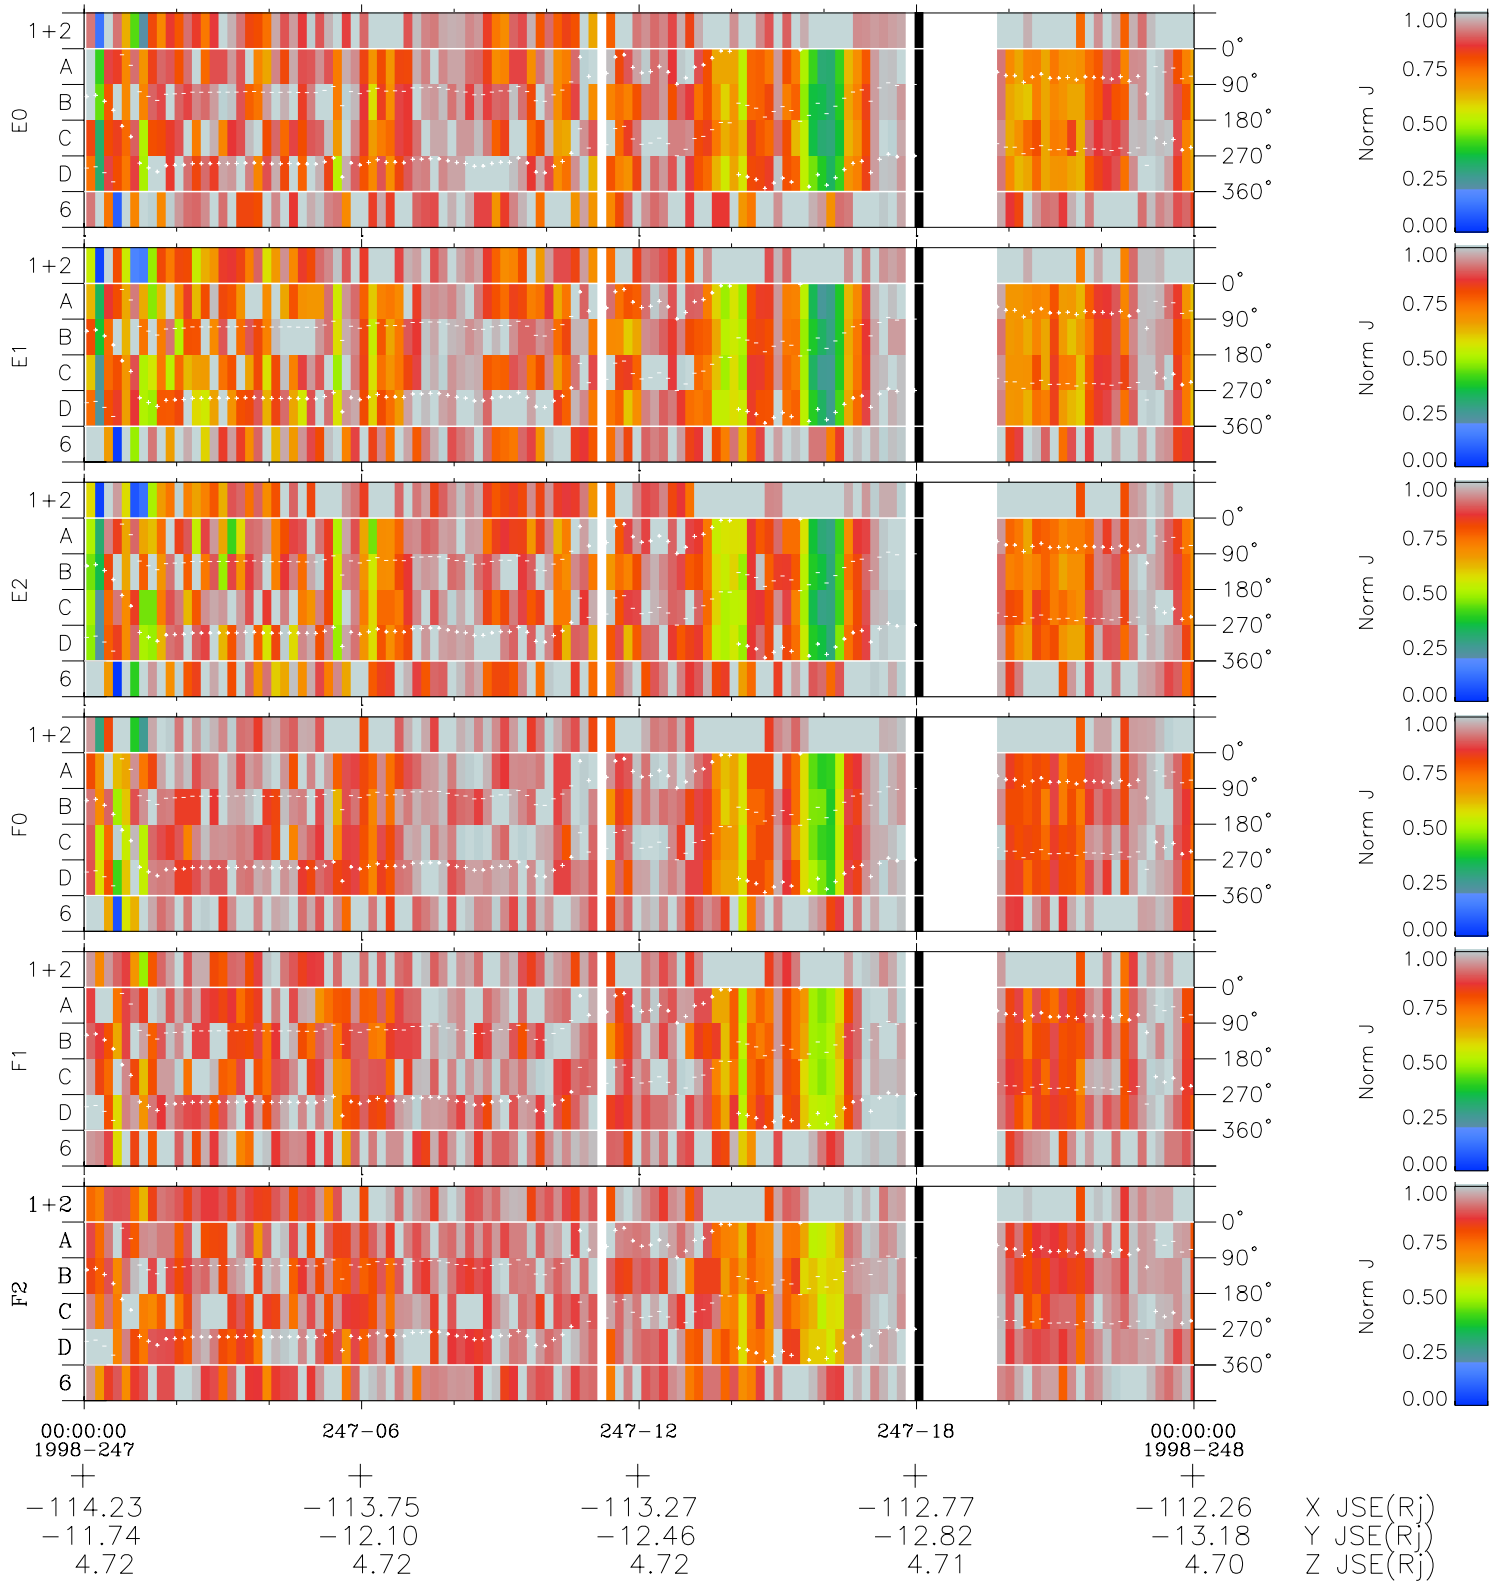

Galileo EPD Real Time Azimuth Anisotropies 98247

Software Version: RTAZIM_NORM V 1.20
Data Production: 06-03-00
Plot Production: Sun Sep 16 13:38:24 2001
Color File: wondr3
Geofactor File: 1.1

◇ = Jupiter look direction
□ = Corotation look direction