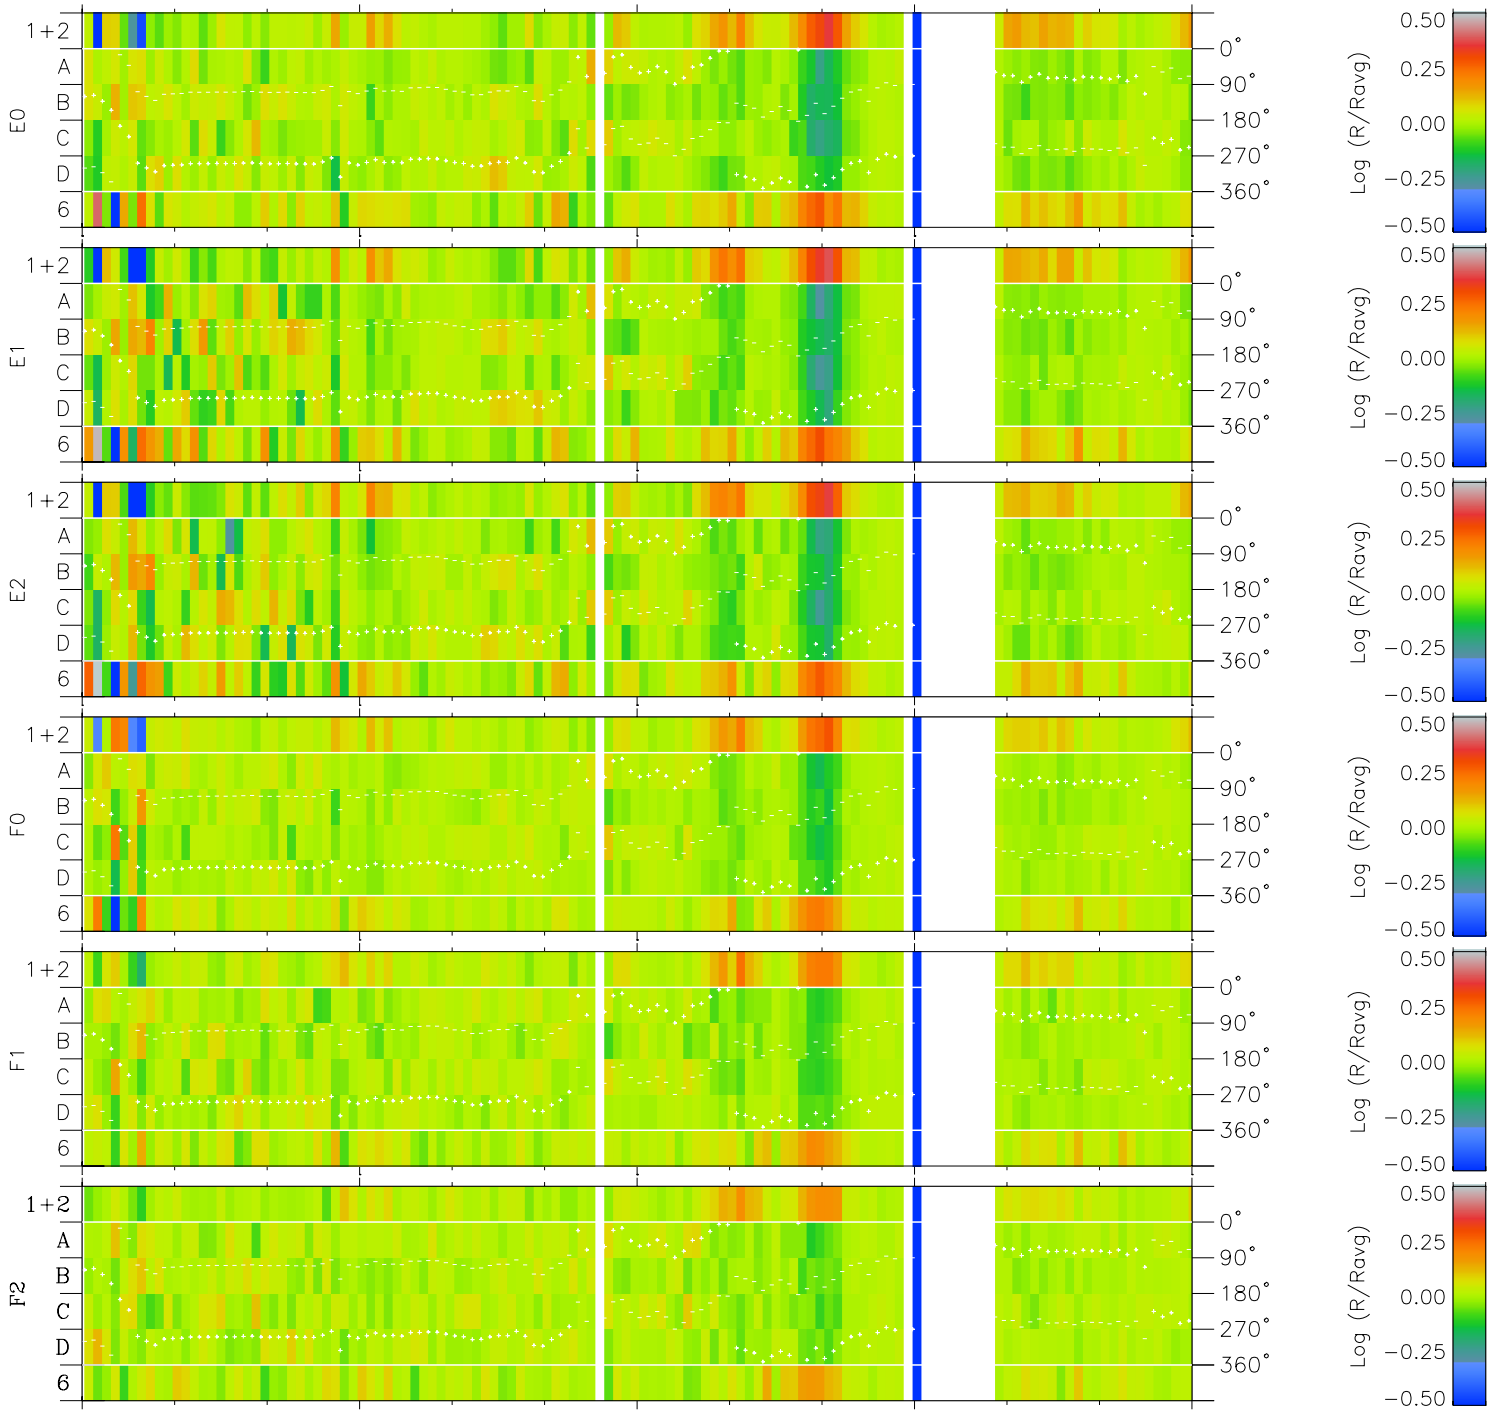

Galileo EPD Real Time Azimuth Anisotropies 98247

Software Version: RTAZIM_MEAN V 1.20
 Data Production: 06-03-00
 Plot Production: Sun Sep 16 13:38:04 2001
 Color File: wondr3
 Geofactor File: 1.1

00:00:00 1998-247	247-06	247-12	247-18	00:00:00 1998-248	
+	+	+	+	+	X JSE(R _j)
-114.23	-113.75	-113.27	-112.77	-112.26	Y JSE(R _j)
-11.74	-12.10	-12.46	-12.82	-13.18	Z JSE(R _j)
4.72	4.72	4.72	4.71	4.70	

- ◇ = Jupiter look direction
- = Corotation look direction