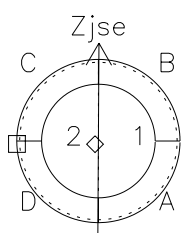

Galileo EPD Real Time Azimuth Anisotropies 98247

Software Version: RTAZIM_MEAN V 1.20
 Data Production: 06-03-00
 Plot Production: Sun Sep 16 13:38:04 2001
 Color File: wondr3
 Geofactor File: 1.1

00:00:00 1998-247	247-06	247-12	247-18	00:00:00 1998-248	
+	+	+	+	+	X JSE(R _j)
-114.23	-113.75	-113.27	-112.77	-112.26	Y JSE(R _j)
-11.74	-12.10	-12.46	-12.82	-13.18	Z JSE(R _j)
4.72	4.72	4.72	4.71	4.70	

- ◇ = Jupiter look direction
- = Corotation look direction