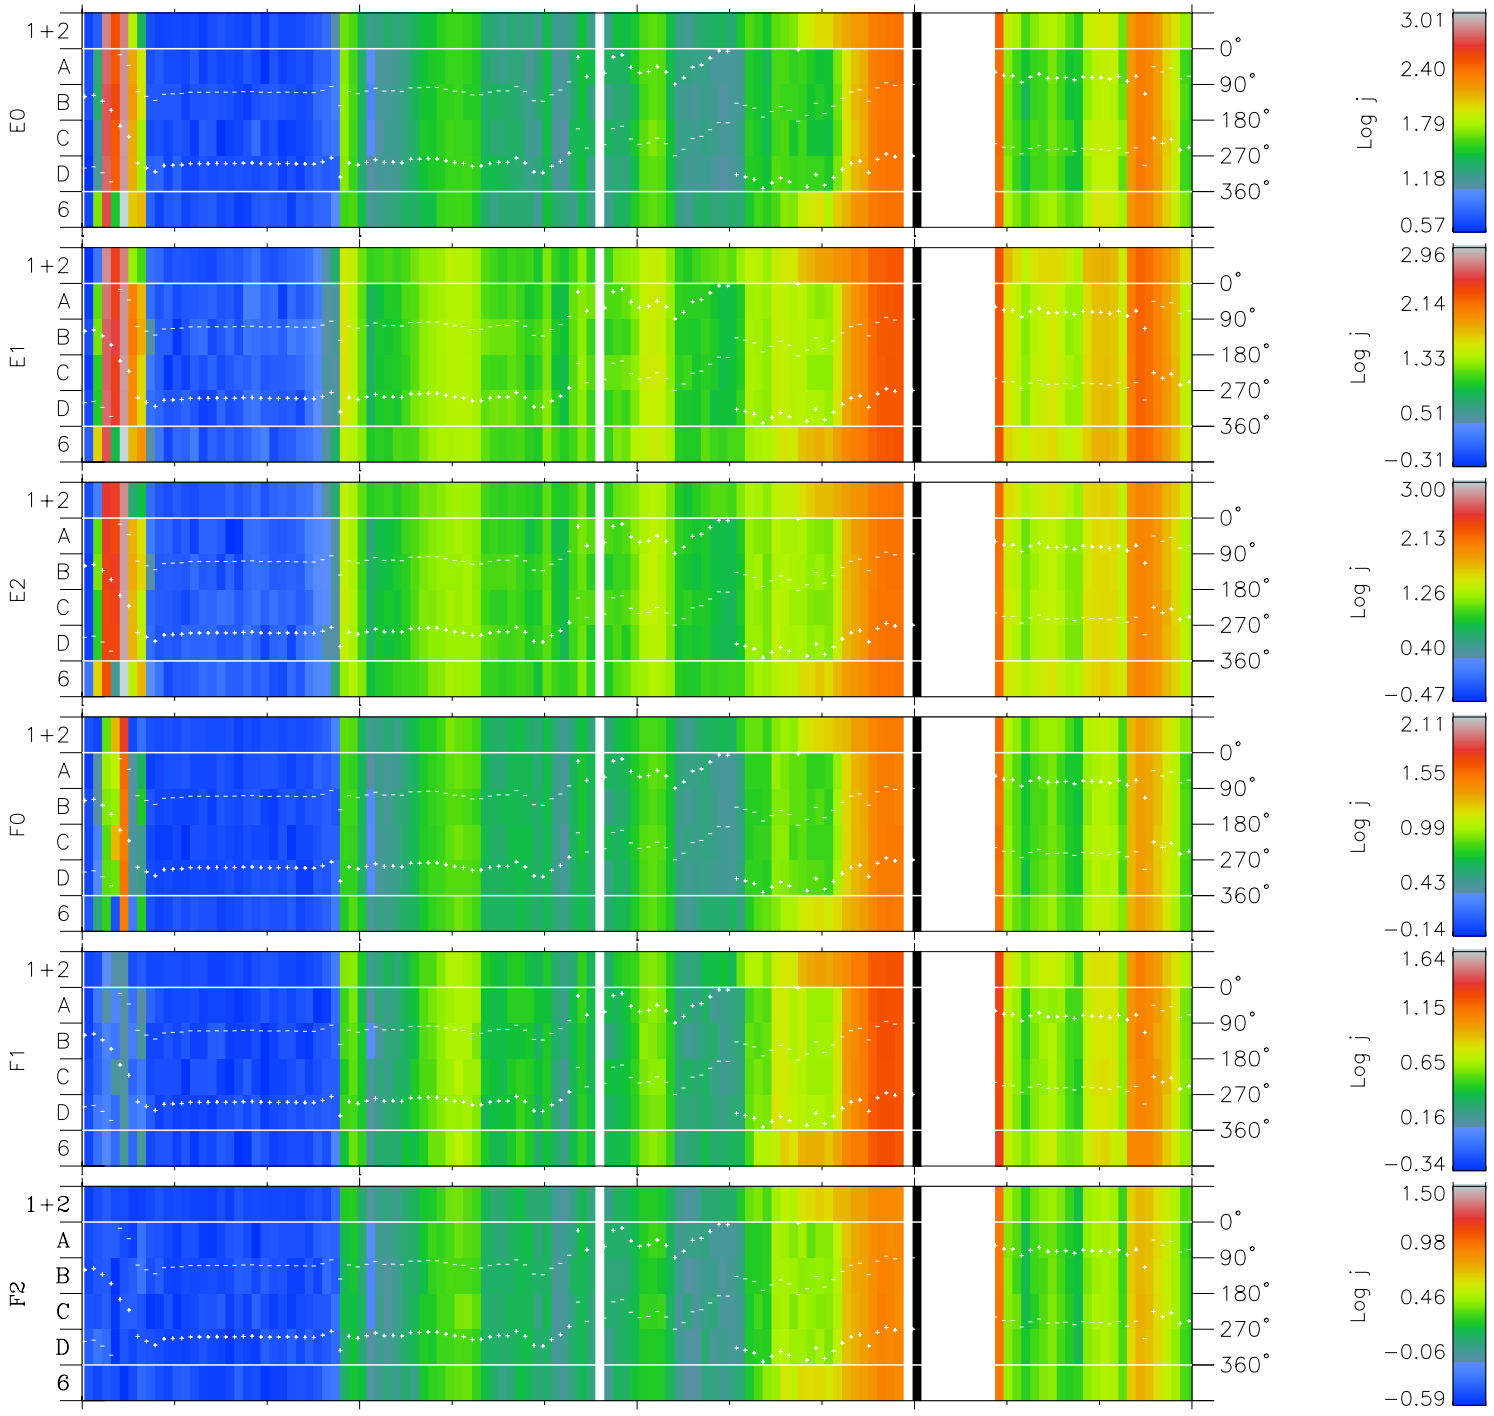

Galileo EPD Real Time Azimuth Anisotropies 98247

Software Version: RTAZIM_FLUX V 1.20
 Data Production: 06-03-00
 Plot Production: Sun Sep 16 13:38:13 2001
 Color File: wondr3
 Geofactor File: 1.1

| Time | X JSE(R _j) | Y JSE(R _j) | Z JSE(R _j) |
|----------------------|------------------------|------------------------|------------------------|
| 00:00:00 1998-247 | -114.23 | -11.74 | 4.72 |
| 247-06 | -113.75 | -12.10 | 4.72 |
| 247-12 | -113.27 | -12.46 | 4.72 |
| 247-18 | -112.77 | -12.82 | 4.71 |
| 00:00:00 1998-248 | -112.26 | -13.18 | 4.70 |

◇ = Jupiter look direction
 □ = Corotation look direction