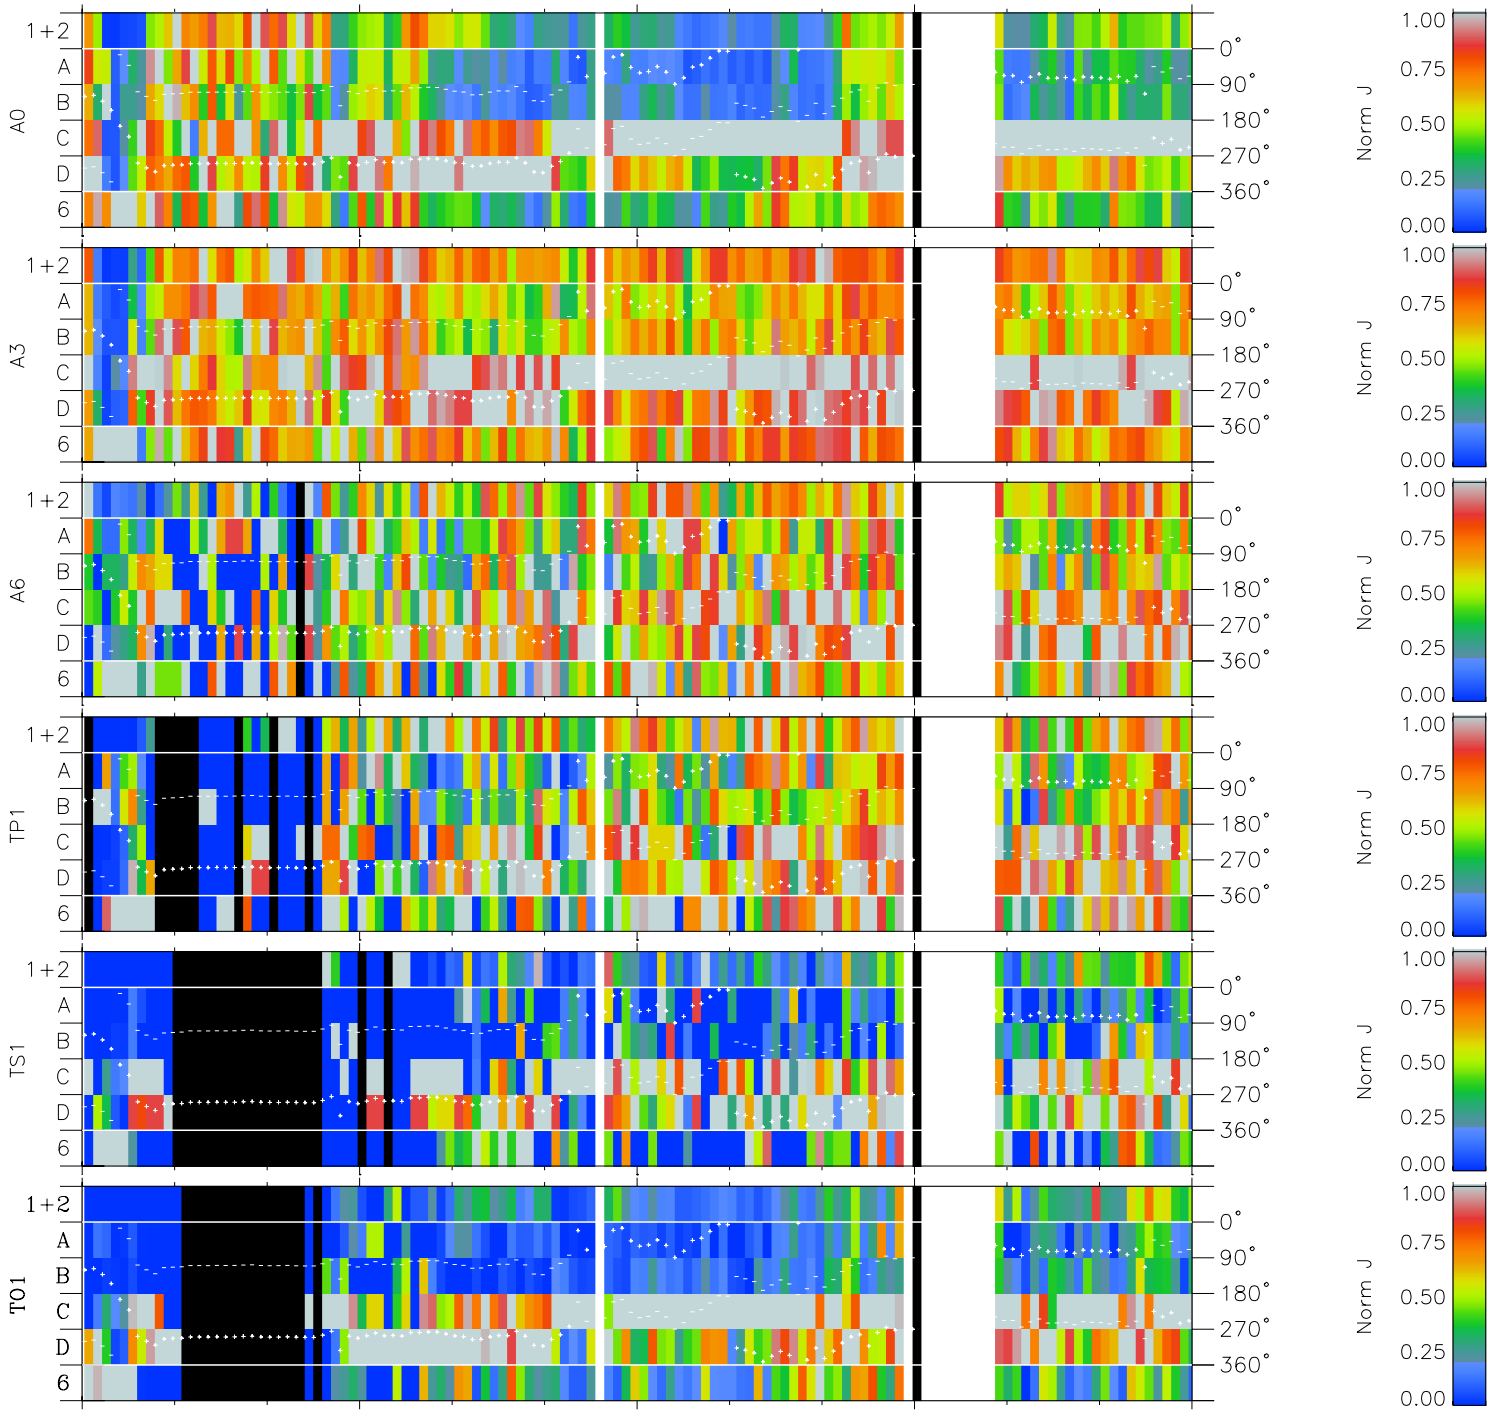

# Galileo EPD Real Time Azimuth Anisotropies 98247

Software Version: RTAZIM\_NORM V 1.20  
Data Production: 06-03-00  
Plot Production: Sun Sep 16 13:38:19 2001  
Color File: wondr3  
Geofactor File: 1.1

00:00:00 1998-247	247-06	247-12	247-18	00:00:00 1998-248	
+	+	+	+	+	X JSE(R <sub>j</sub> )
-114.23	-113.75	-113.27	-112.77	-112.26	Y JSE(R <sub>j</sub> )
-11.74	-12.10	-12.46	-12.82	-13.18	Z JSE(R <sub>j</sub> )
4.72	4.72	4.72	4.71	4.70	

- ◇ = Jupiter look direction
- = Corotation look direction