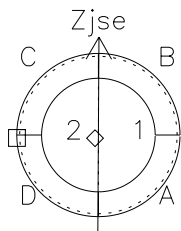

Galileo EPD Real Time Azimuth Anisotropies 98247

Software Version: RTAZIM_MEAN V 1.20
Data Production: 06-03-00
Plot Production: Sun Sep 16 13:37:58 2001
Color File: wondr3
Geofactor File: 1.1

◇ = Jupiter look direction
□ = Corotation look direction