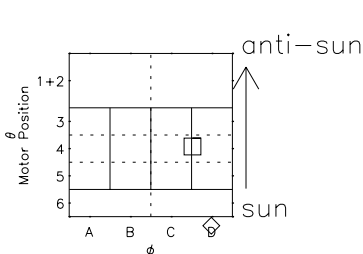

Galileo EPD Real Time Azimuth Anisotropies 98247

Software Version: RTAZIM_MEAN V 1.20
Data Production: 06-03-00
Plot Production: Sun Sep 16 13:37:58 2001
Color File: wondr3
Geofactor File: 1.1

◇ = Jupiter look direction
□ = Corotation look direction