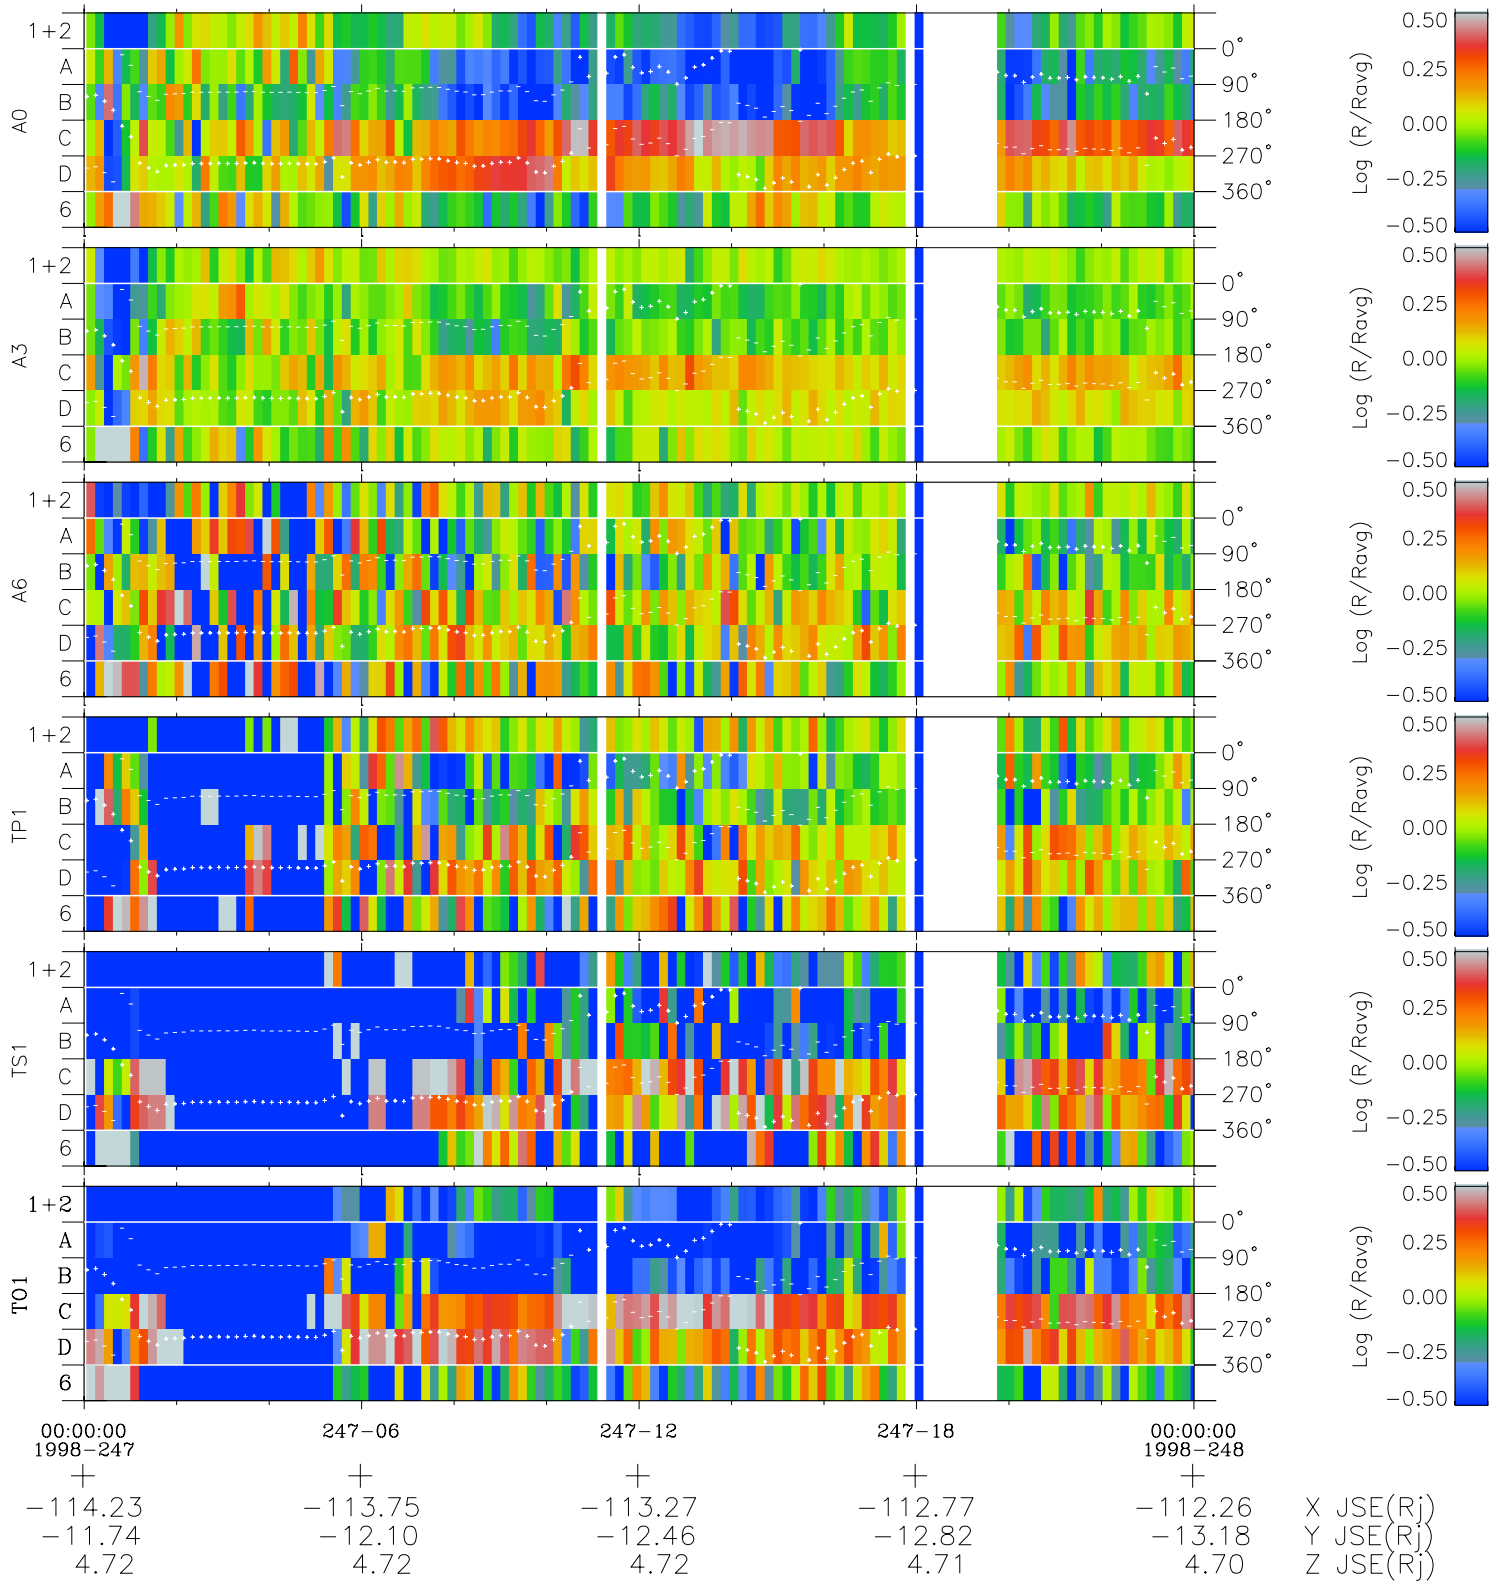

Galileo EPD Real Time Azimuth Anisotropies 98247

Software Version: RTAZIM_MEAN V 1.20
Data Production: 06-03-00
Plot Production: Sun Sep 16 13:37:58 2001
Color File: wondr3
Geofactor File: 1.1

◇ = Jupiter look direction
□ = Corotation look direction