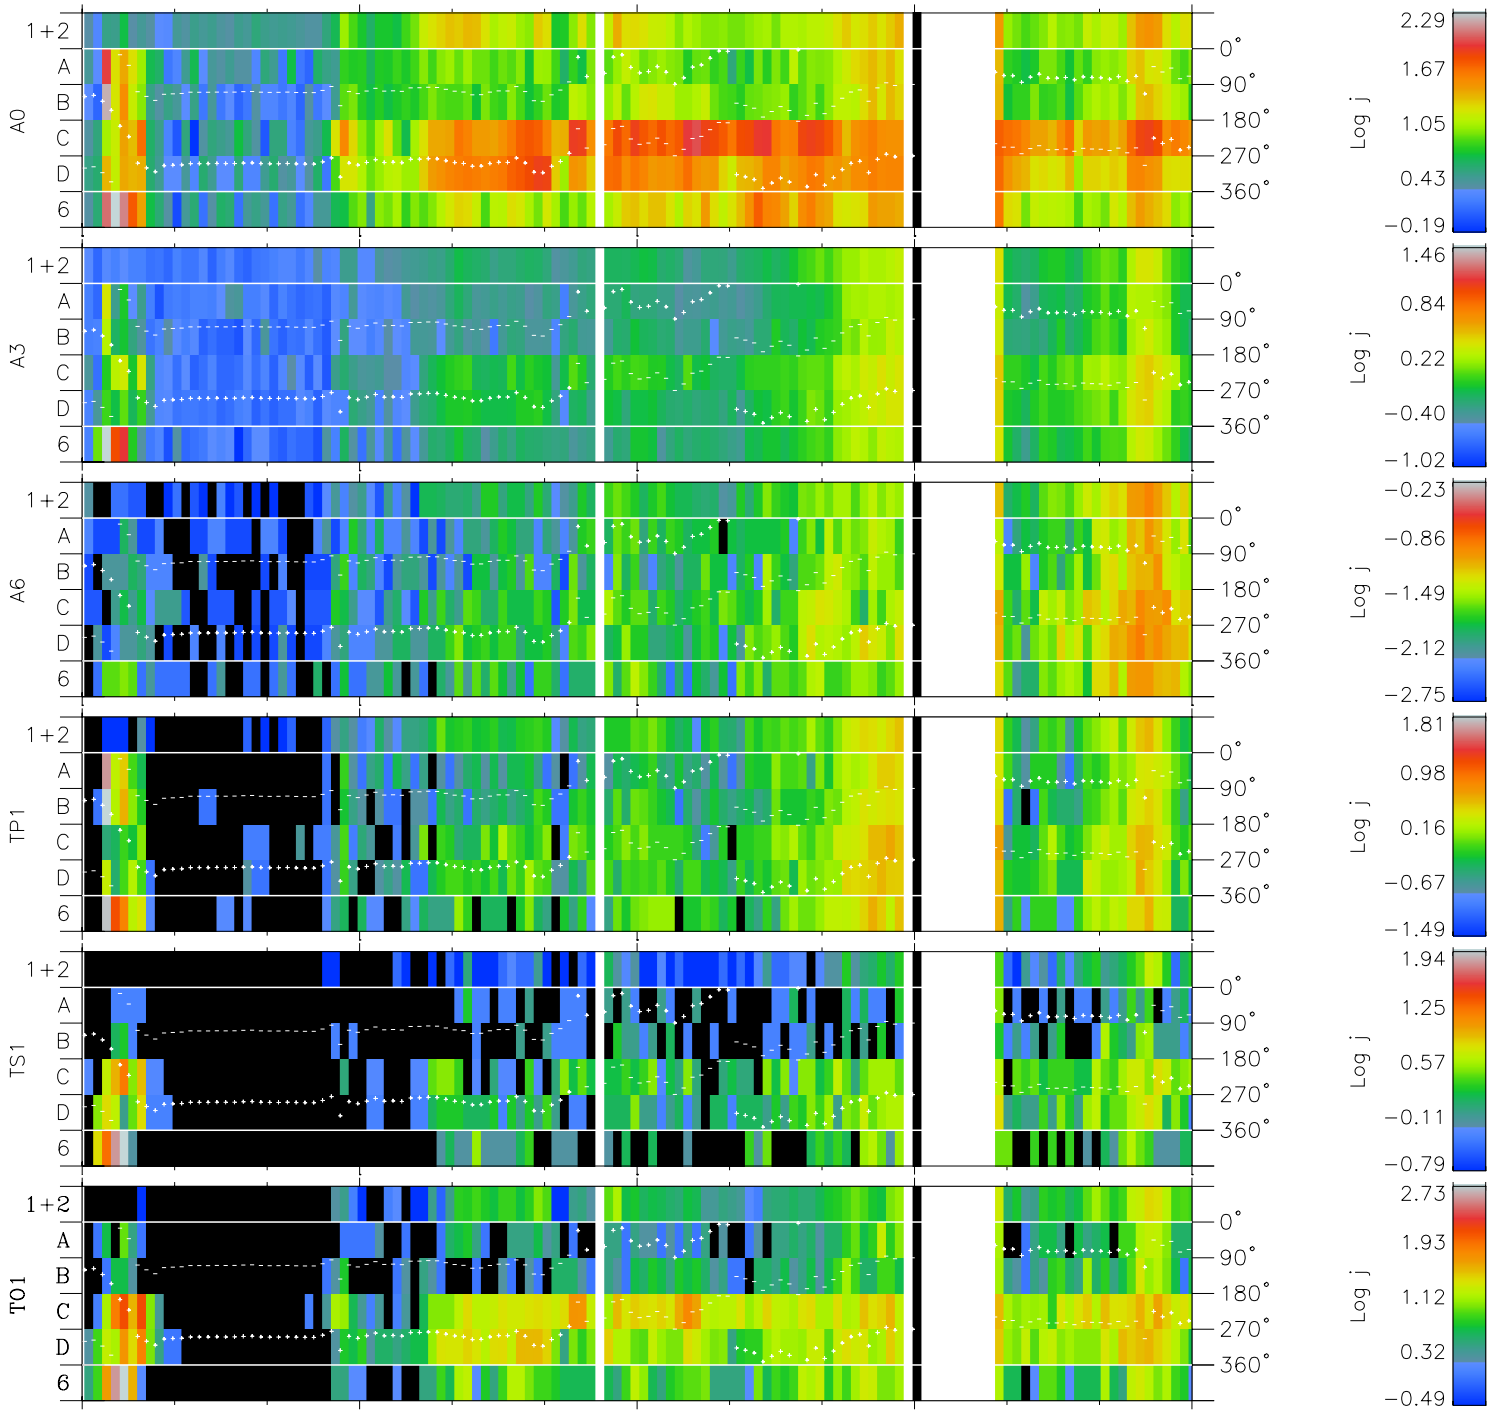

# Galileo EPD Real Time Azimuth Anisotropies 98247

Software Version: RTAZIM\_FLUX V 1.20  
Data Production: 06-03-00  
Plot Production: Sun Sep 16 13:38:08 2001  
Color File: wondr3  
Geofactor File: 1.1

00:00:00 1998-247	247-06	247-12	247-18	00:00:00 1998-248	
+	+	+	+	+	X JSE(R <sub>j</sub> )
-114.23	-113.75	-113.27	-112.77	-112.26	Y JSE(R <sub>j</sub> )
-11.74	-12.10	-12.46	-12.82	-13.18	Z JSE(R <sub>j</sub> )
4.72	4.72	4.72	4.71	4.70	

◇ = Jupiter look direction  
□ = Corotation look direction