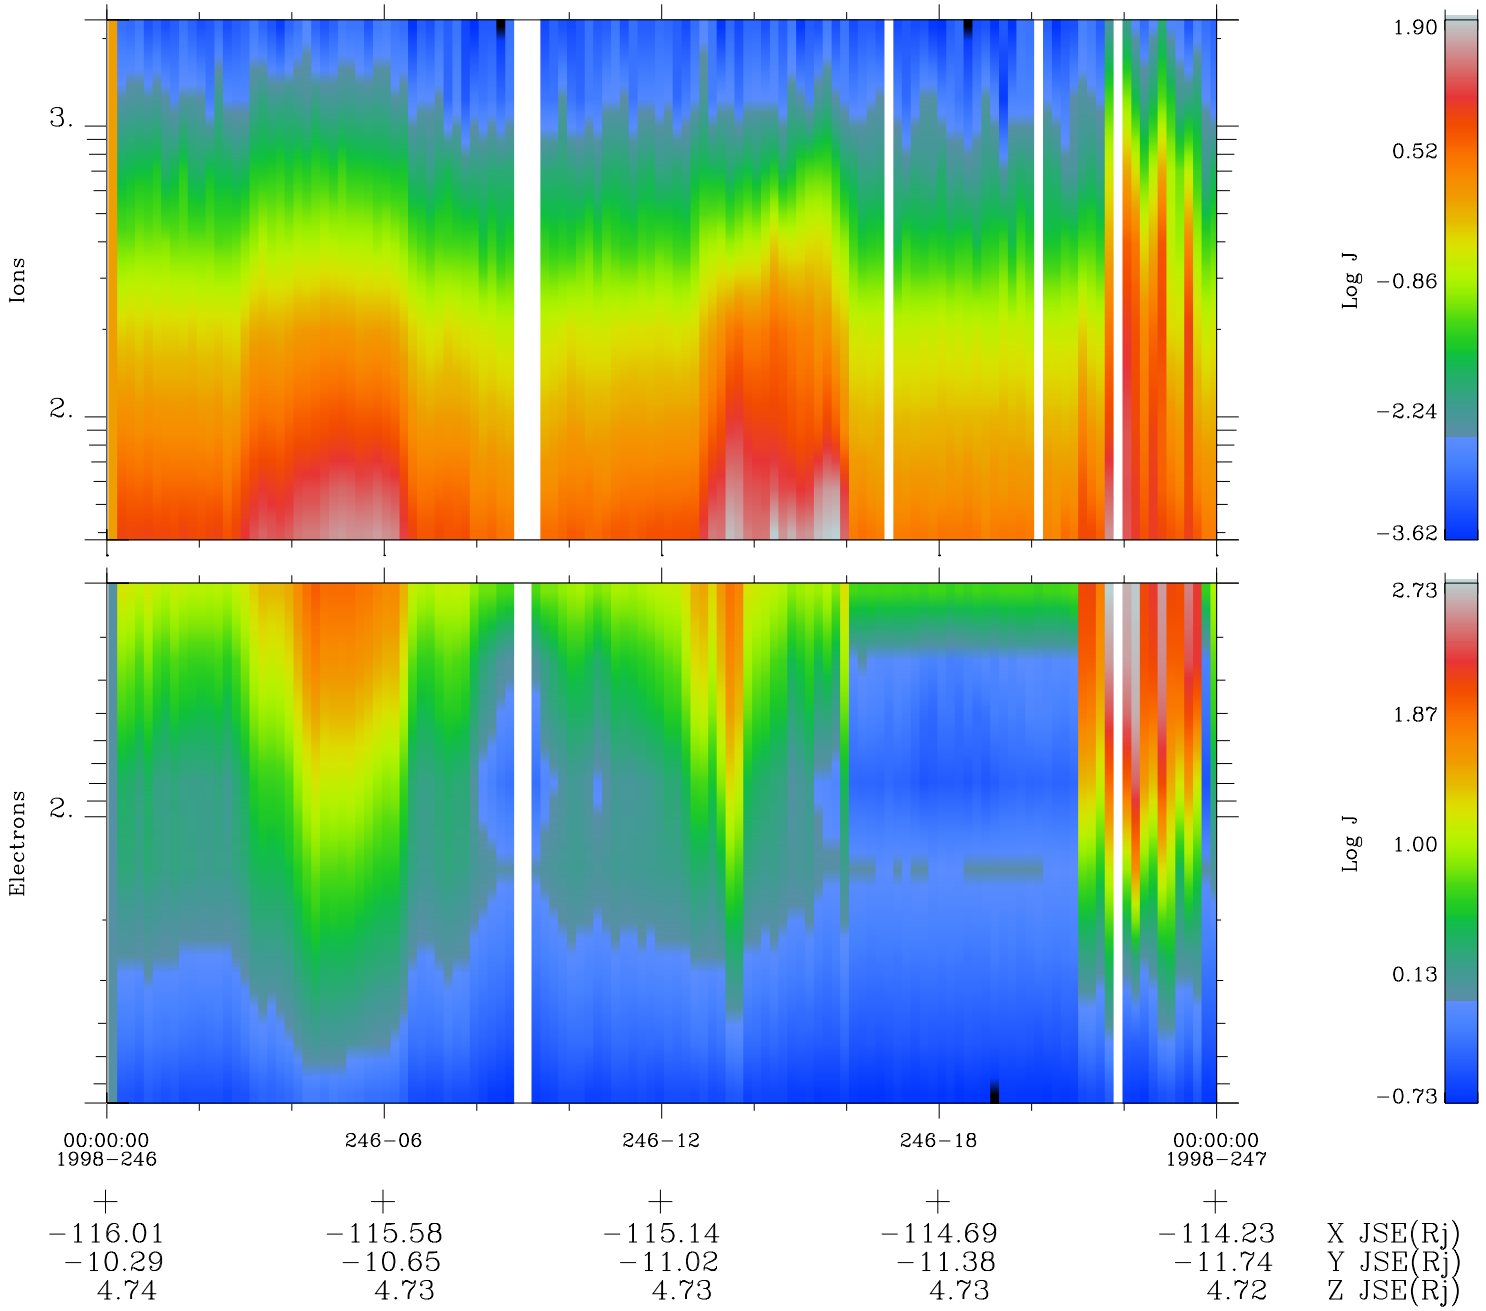

Galileo EPD Real Time Omni Spectrum 98246

Software Version: RTSPEC_OMNI V 1.20
 Data Production: 06-03-00
 Plot Production: Sun Sep 16 13:28:35 2001
 Color File: wondr3
 Geofactor File: 1.1

◇ = Jupiter look direction
 □ = Corotation look direction