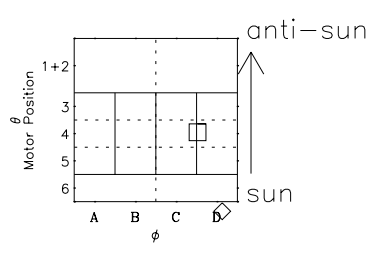

Galileo EPD Real Time Omni Spectrum 98246

Software Version: RTSPEC_OMNI V 1.20
 Data Production: 06-03-00
 Plot Production: Sun Sep 16 13:28:35 2001
 Color File: wondr3
 Geofactor File: 1.1

◇ = Jupiter look direction
 □ = Corotation look direction