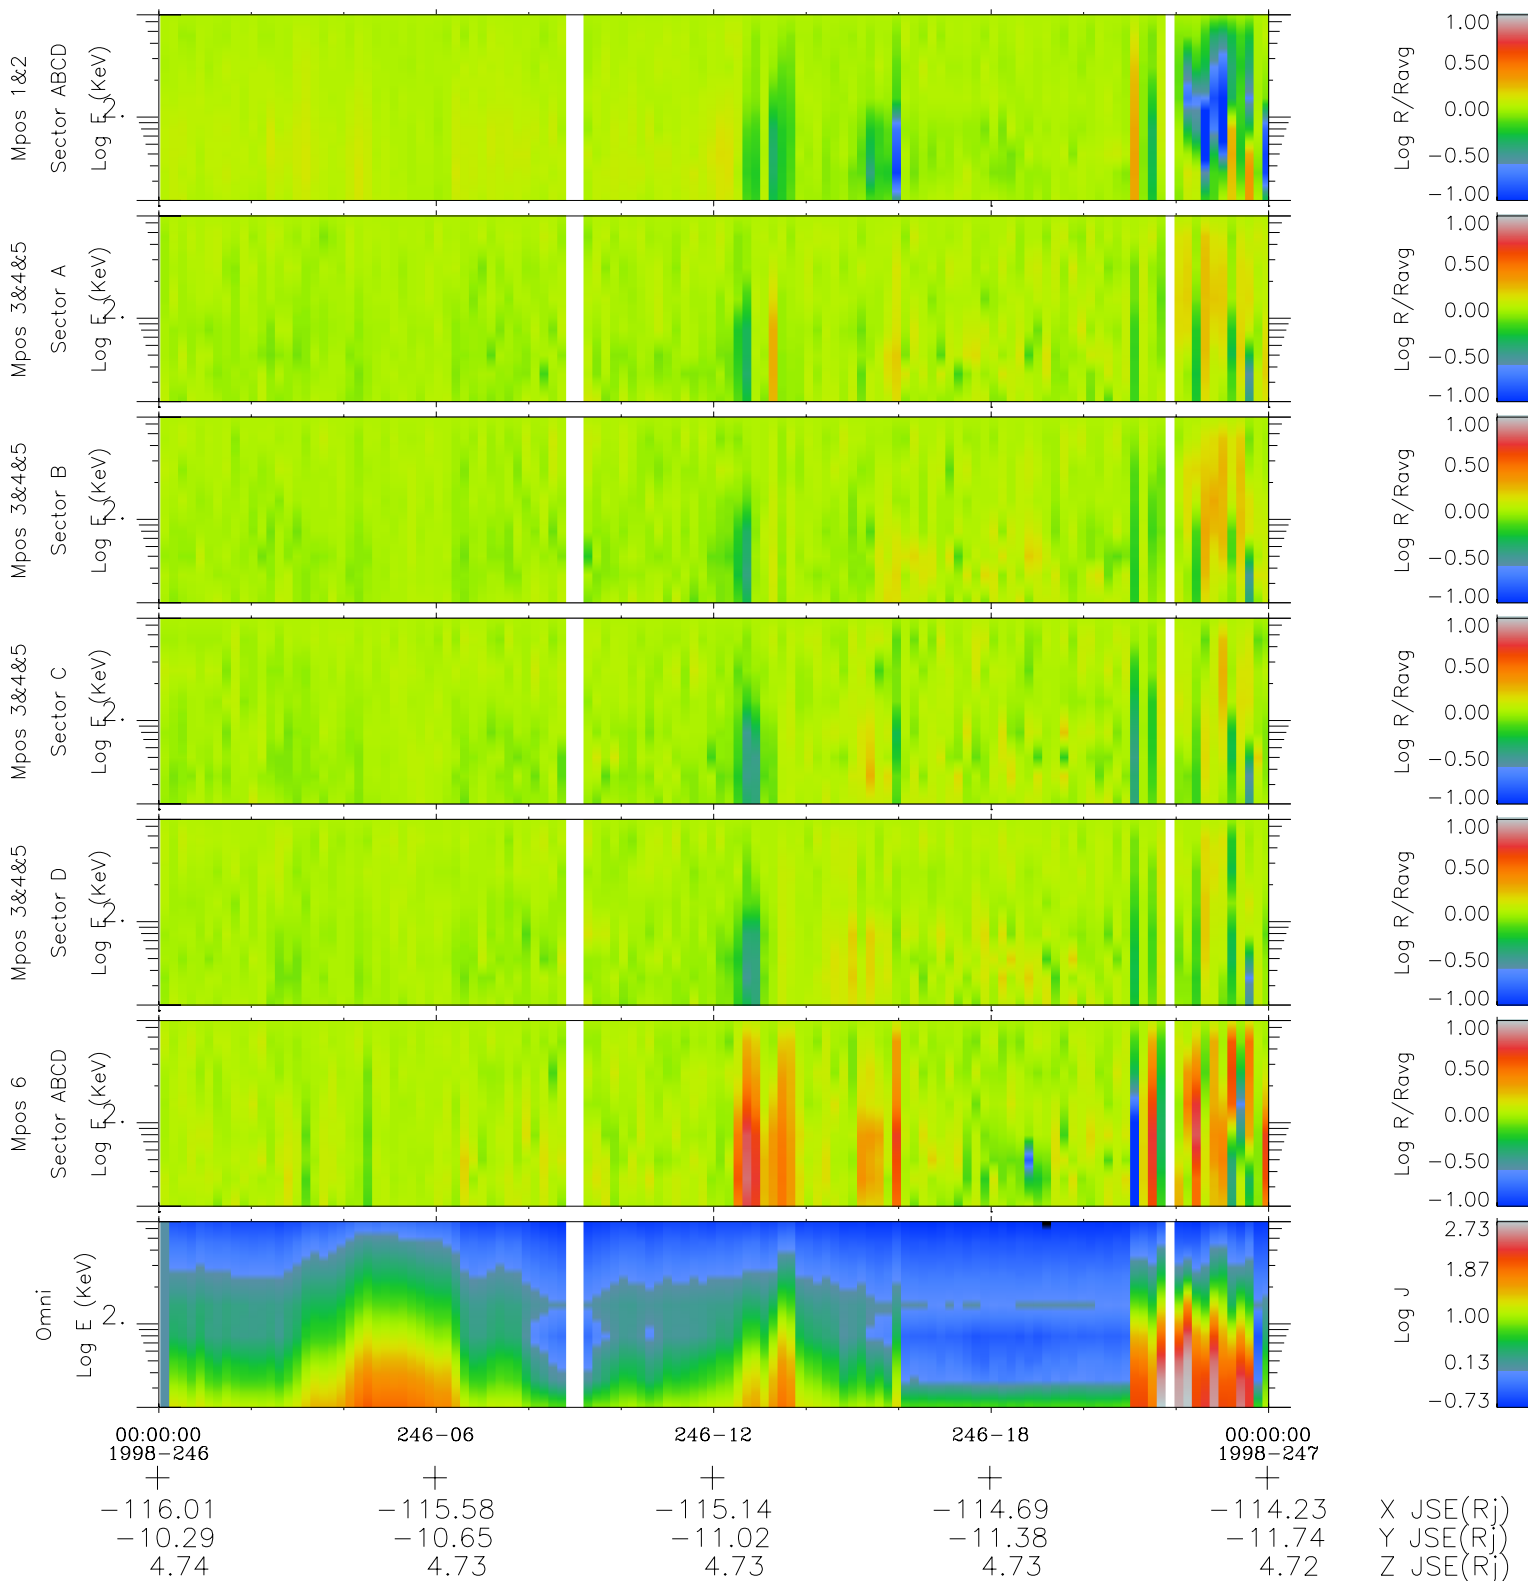

# Galileo EPD Real Time R6 Electrons Spectra 98246

Software Version: RTSPEC\_R6 V 1.20  
Data Production: 06-03-00  
Plot Production: Sun Sep 16 13:28:28 2001  
Color File: wondr3  
Geofactor File: 1.1

◇ = Jupiter look direction  
□ = Corotation look direction