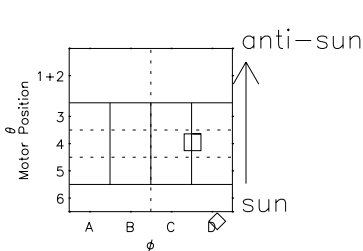

Galileo EPD Real Time R6 Ions Spectra 98246

Software Version: RTSPEC_R6 V 1.20
 Data Production: 06-03-00
 Plot Production: Sun Sep 16 13:28:22 2001
 Color File: wondr3
 Geofactor File: 1.1

- ◇ = Jupiter look direction
- = Corotation look direction