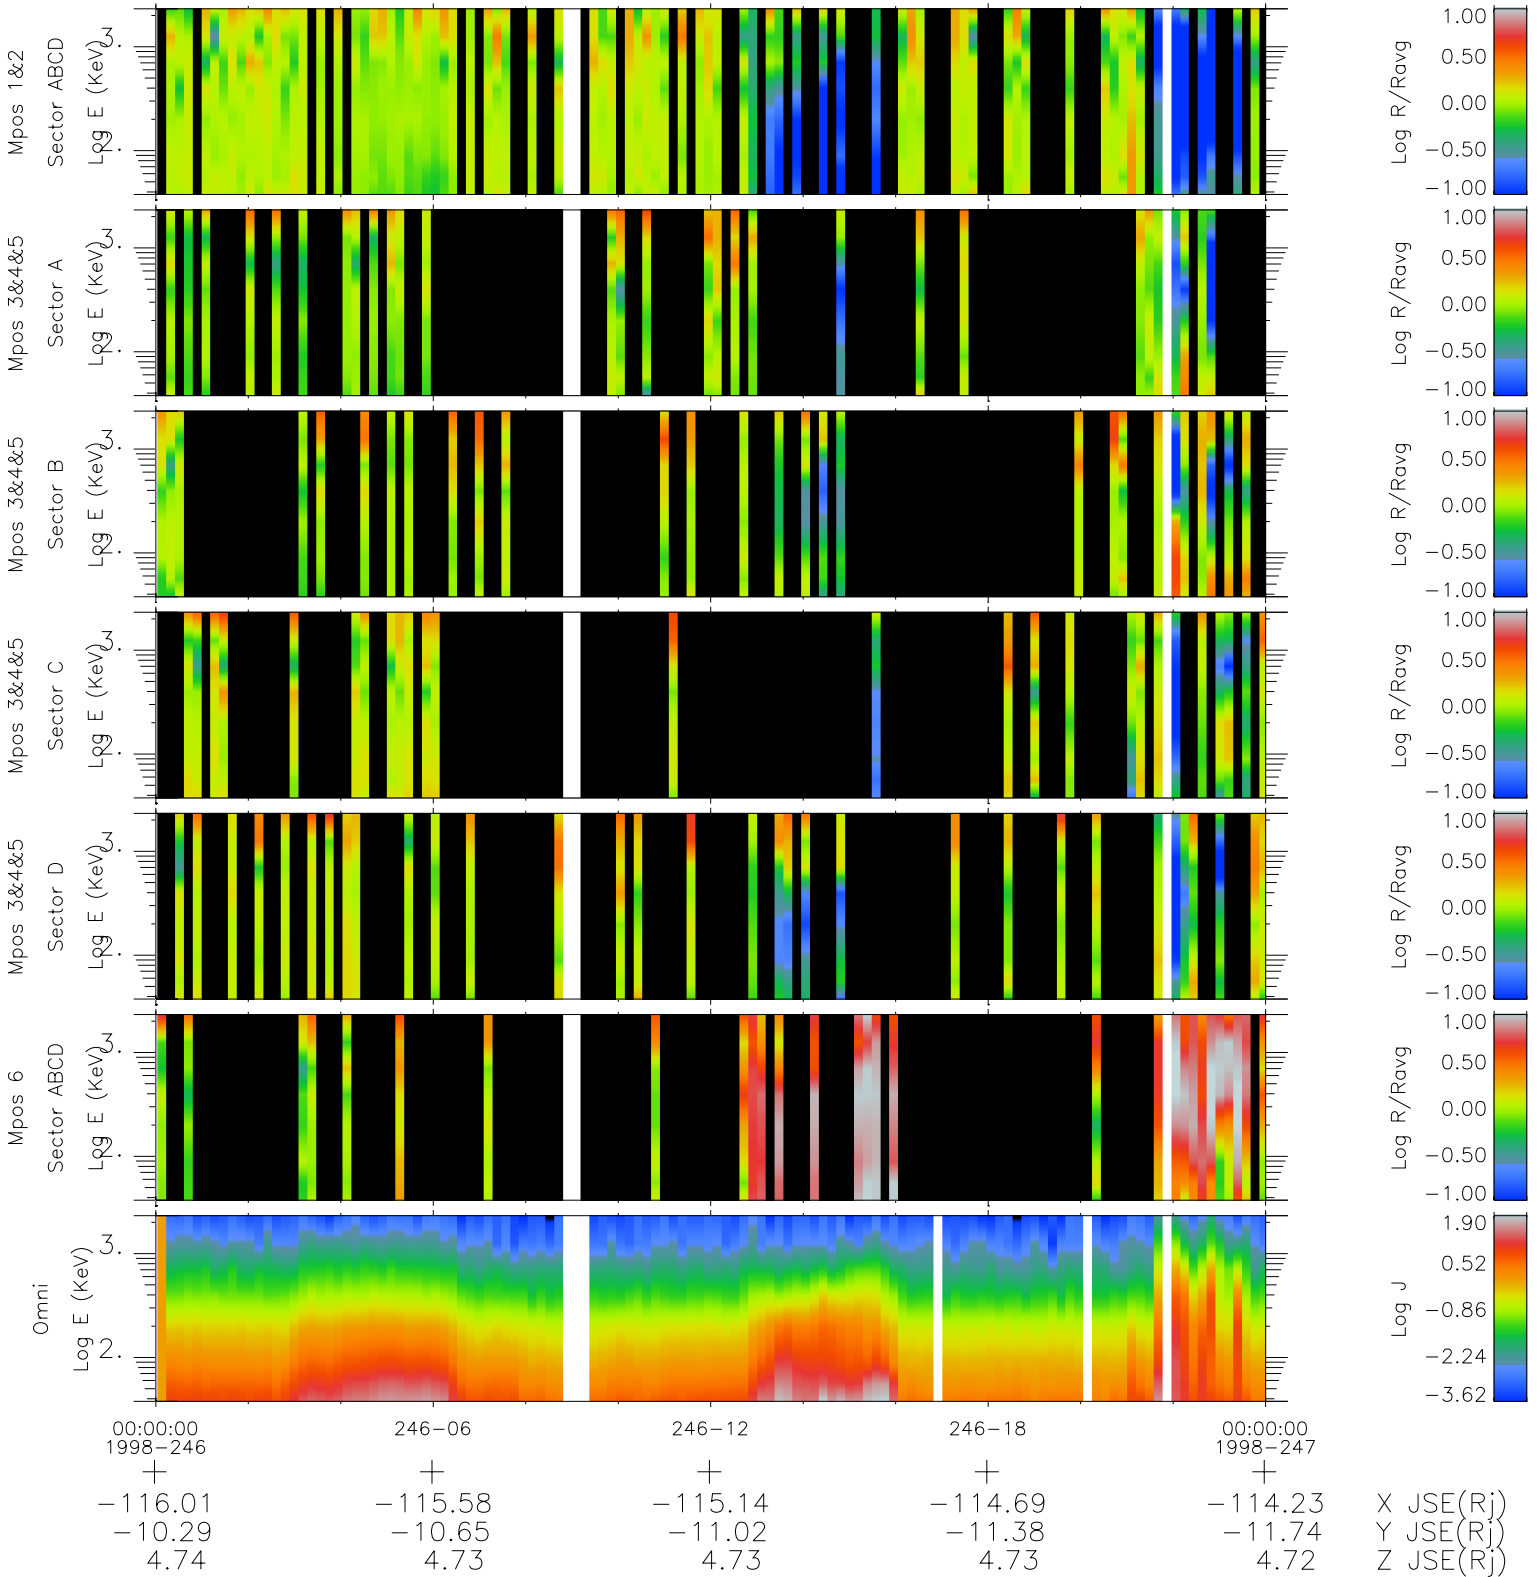

Galileo EPD Real Time R6 Ions Spectra 98246

Software Version: RTSPEC_R6 V 1.20
 Data Production: 06-03-00
 Plot Production: Sun Sep 16 13:28:22 2001
 Color File: wondr3
 Geofactor File: 1.1

- ◇ = Jupiter look direction
- = Corotation look direction