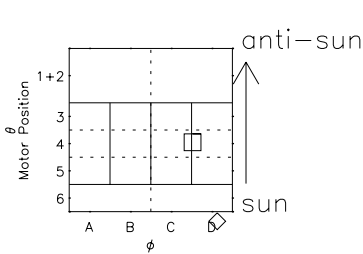

Galileo EPD Real Time All-Sky Anisotropies 98246

Software Version: RTSKY_NORM V 1.20
 Data Production: 06-03-00
 Plot Production: Sun Sep 16 13:29:16 2001
 Color File: wondr3
 Geofactor File: 1.1

00:00:00 1998-246	246-06	246-12	246-18	00:00:00 1998-247	
+	+	+	+	+	
-116.01	-115.58	-115.14	-114.69	-114.23	X JSE(R _j)
-10.29	-10.65	-11.02	-11.38	-11.74	Y JSE(R _j)
4.74	4.73	4.73	4.73	4.72	Z JSE(R _j)

- ◇ = Jupiter look direction
- = Corotation look direction