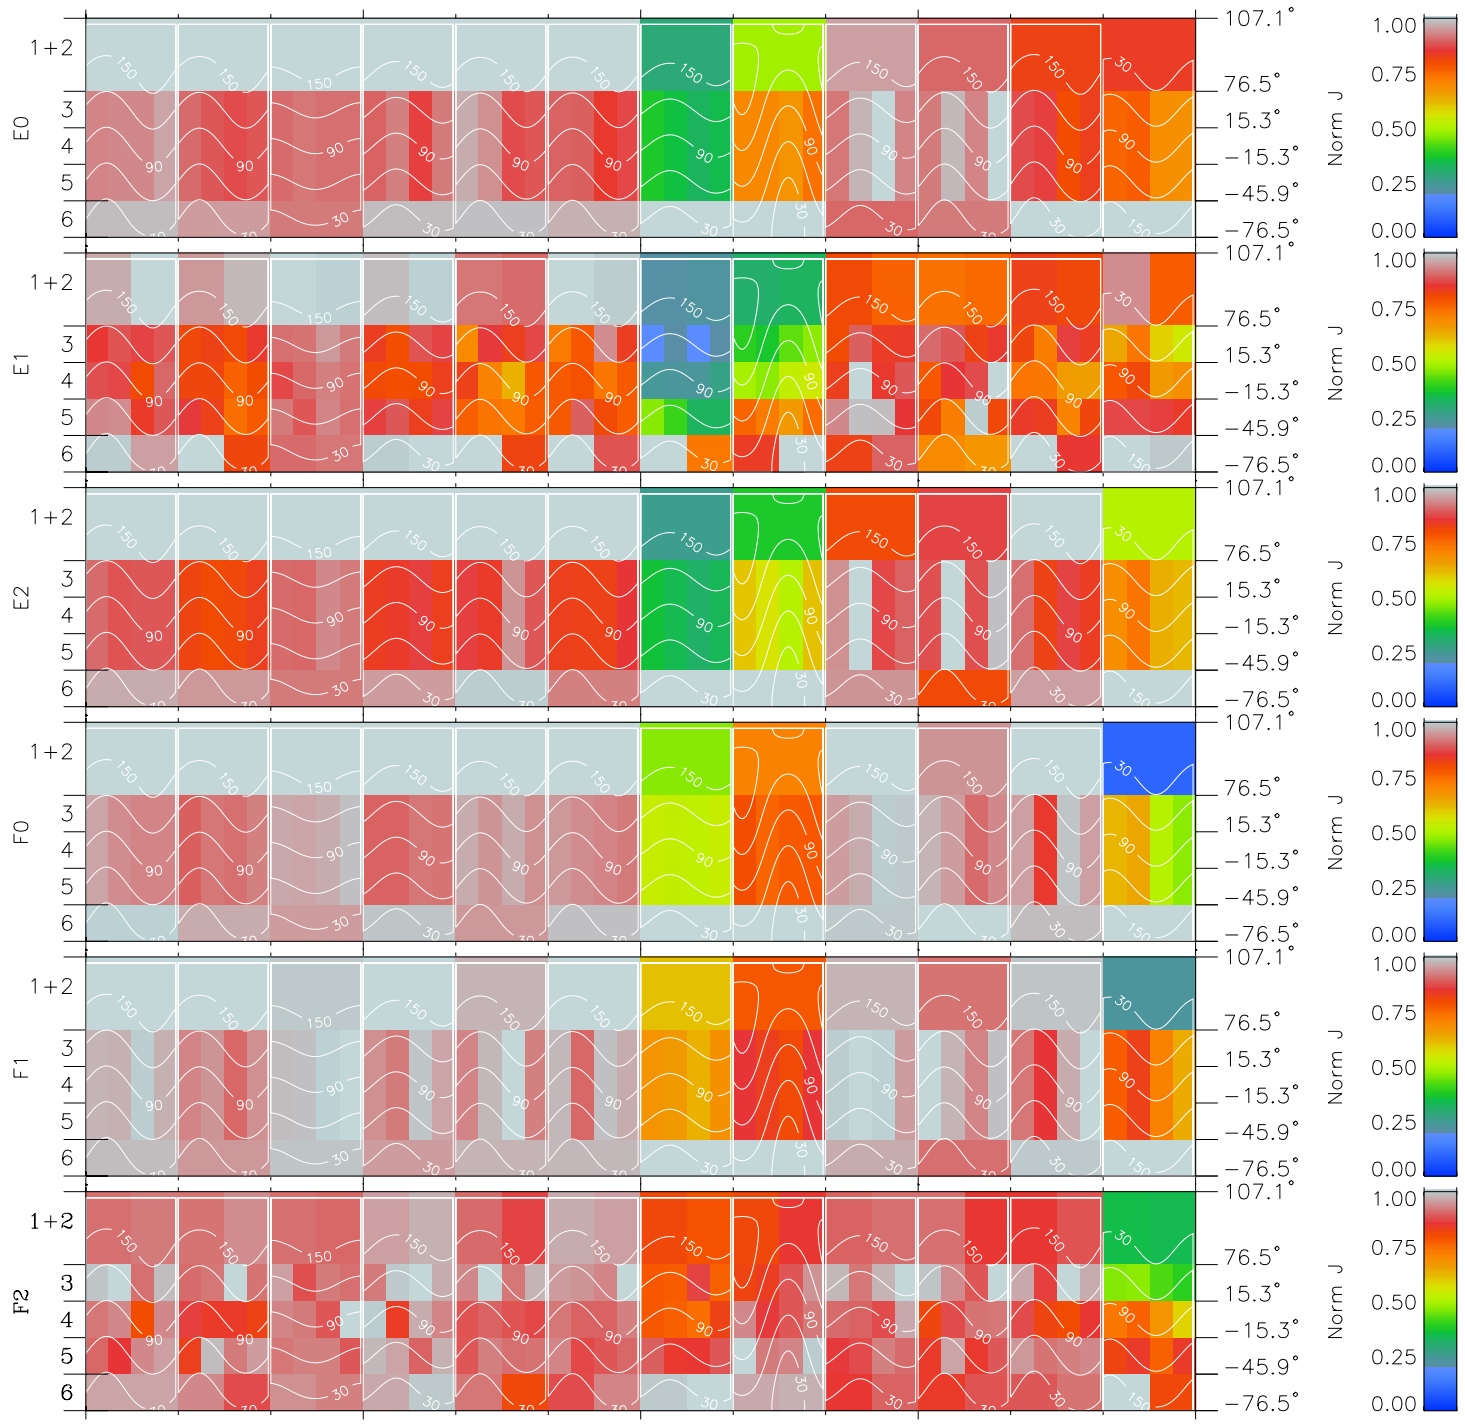

Galileo EPD Real Time All-Sky Anisotropies 98246

Software Version: RTSKY_NORM V 1.20
 Data Production: 06-03-00
 Plot Production: Sun Sep 16 13:29:16 2001
 Color File: wondr3
 Geofactor File: 1.1

00:00:00 1998-246	246-06	246-12	246-18	00:00:00 1998-247	
+	+	+	+	+	
-116.01	-115.58	-115.14	-114.69	-114.23	X JSE(R _j)
-10.29	-10.65	-11.02	-11.38	-11.74	Y JSE(R _j)
4.74	4.73	4.73	4.73	4.72	Z JSE(R _j)

- ◇ = Jupiter look direction
- = Corotation look direction