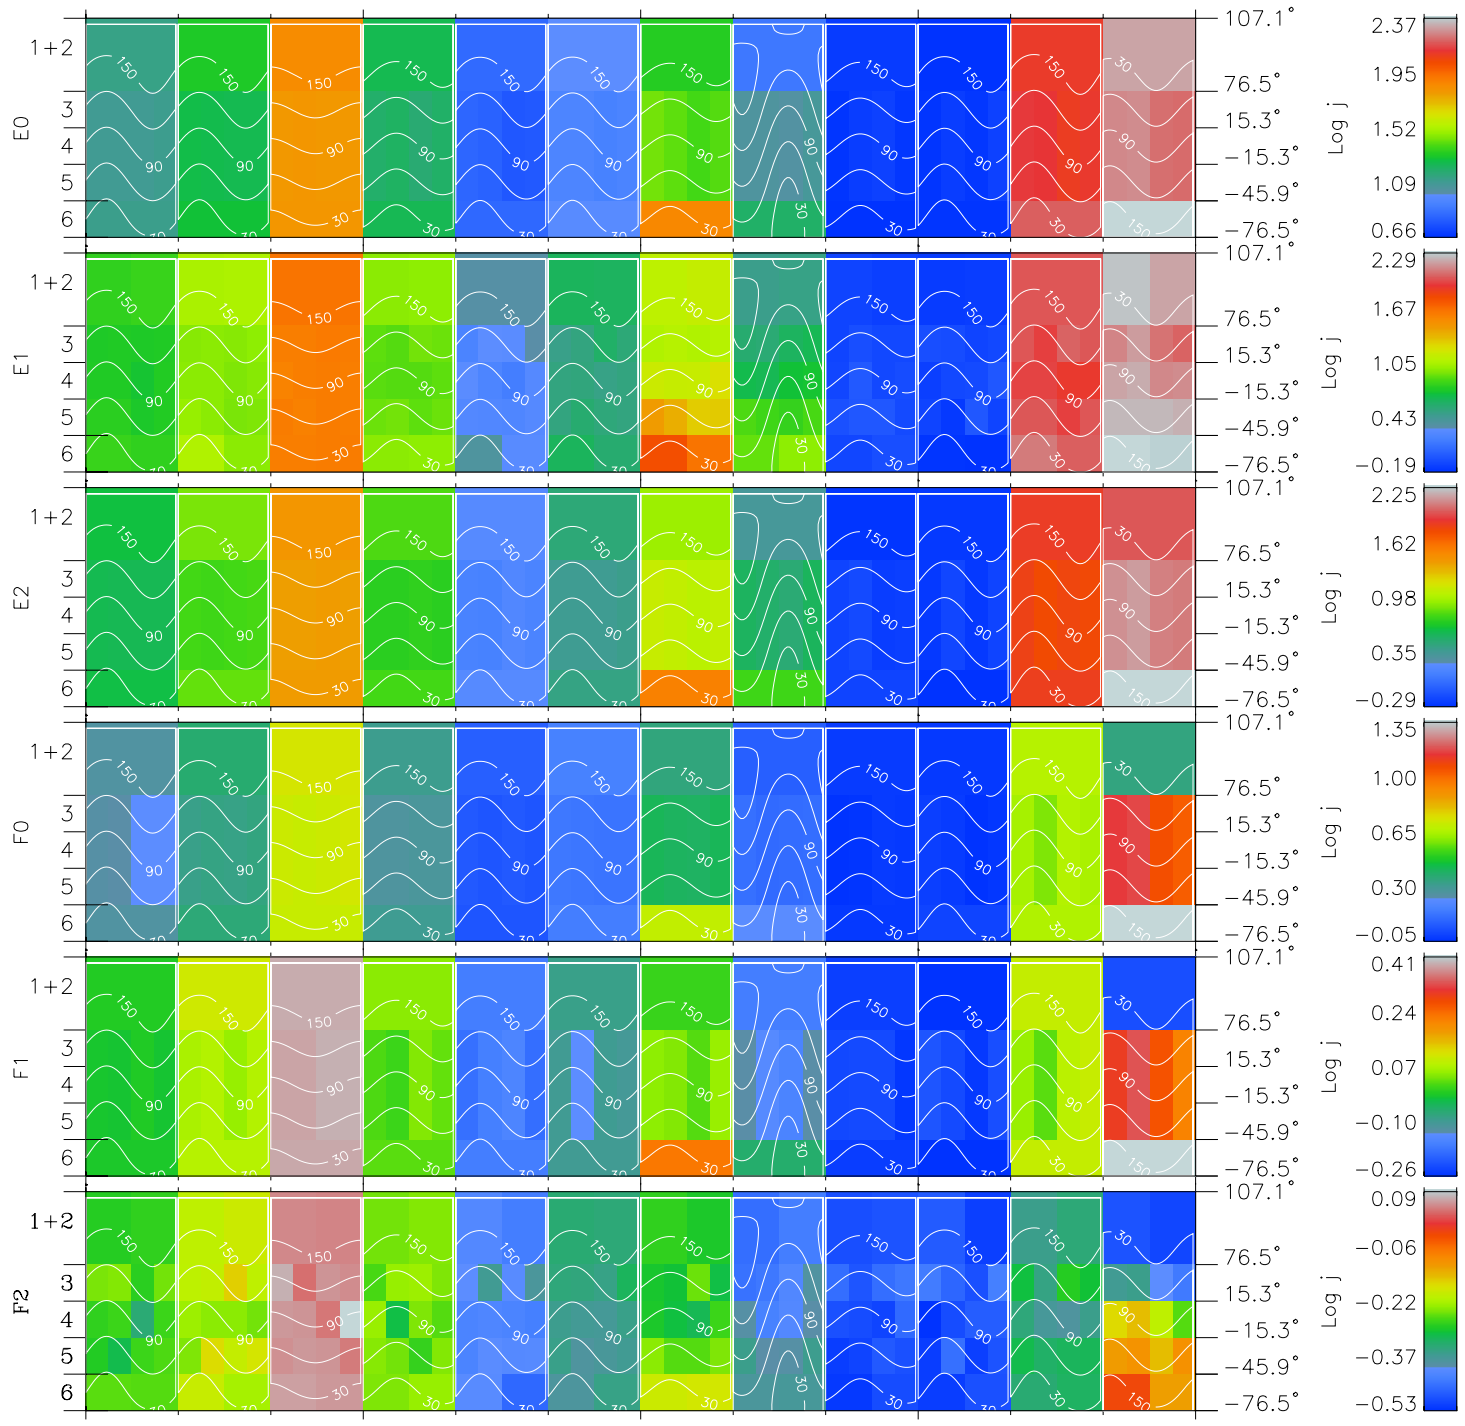

Galileo EPD Real Time All-Sky Anisotropies 98246

Software Version: RTSKY_FLUX V 1.20
 Data Production: 06-03-00
 Plot Production: Sun Sep 16 13:29:03 2001
 Color File: wondr3
 Geofactor File: 1.1

Time	246-06	246-12	246-18	00:00:00 1998-247	
+	+	+	+	+	X JSE(R _j)
-116.01	-115.58	-115.14	-114.69	-114.23	Y JSE(R _j)
-10.29	-10.65	-11.02	-11.38	-11.74	Z JSE(R _j)
4.74	4.73	4.73	4.73	4.72	

- ◇ = Jupiter look direction
- = Corotation look direction