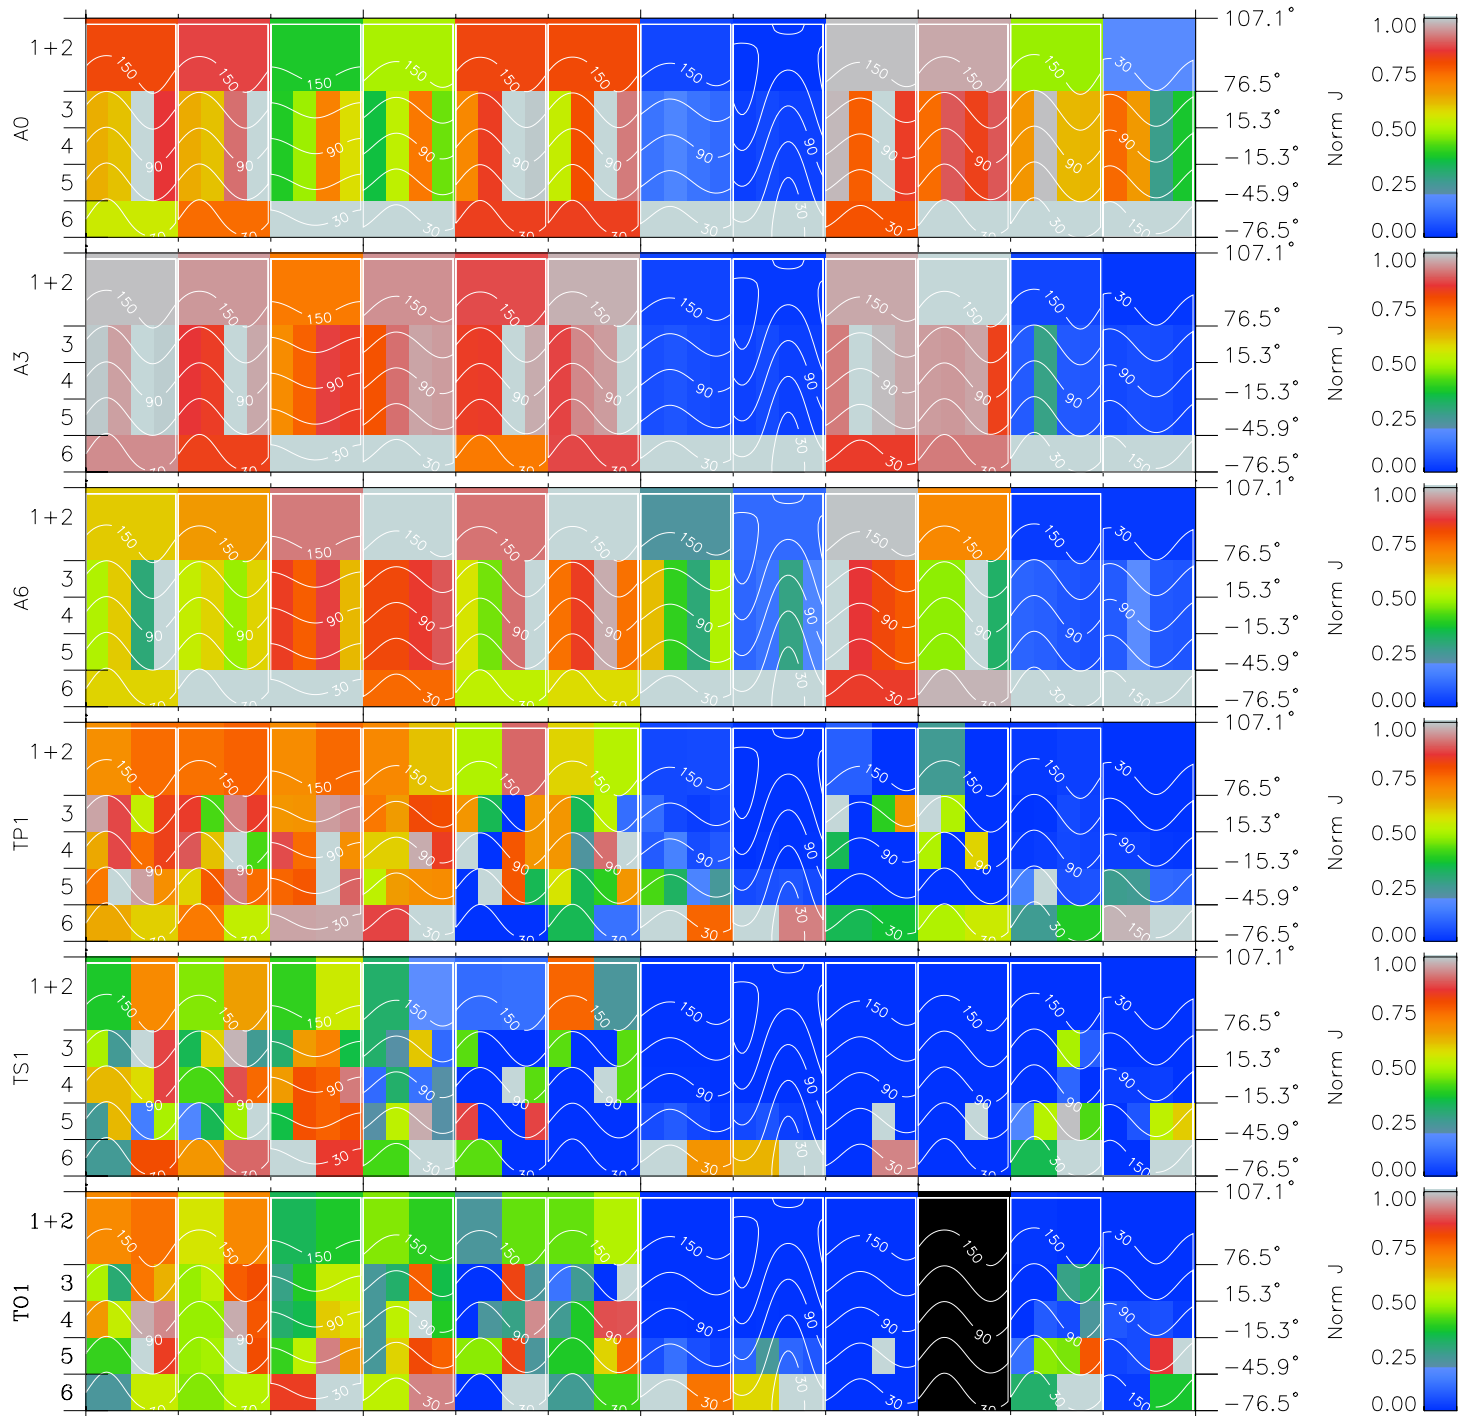

Galileo EPD Real Time All-Sky Anisotropies 98246

Software Version: RTSKY_NORM V 1.20
Data Production: 06-03-00
Plot Production: Sun Sep 16 13:29:10 2001
Color File: wondr3
Geofactor File: 1.1

00:00:00 1998-246	246-06	246-12	246-18	00:00:00 1998-247	X JSE(R _j)
+ -116.01 -10.29 4.74	+ -115.58 -10.65 4.73	+ -115.14 -11.02 4.73	+ -114.69 -11.38 4.73	+ -114.23 -11.74 4.72	Y JSE(R _j) Z JSE(R _j)

- ◇ = Jupiter look direction
- = Corotation look direction