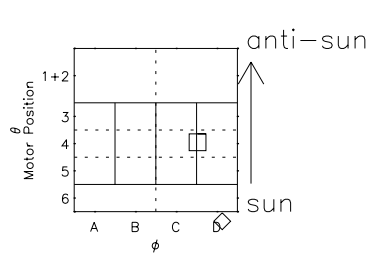

Galileo EPD Real Time All-Sky Anisotropies 98246

Software Version: RTSKY_NORM V 1.20
Data Production: 06-03-00
Plot Production: Sun Sep 16 13:29:10 2001
Color File: wondr3
Geofactor File: 1.1

00:00:00 1998-246	246-06	246-12	246-18	00:00:00 1998-247	X JSE(R _j)
+ -116.01 -10.29 4.74	+ -115.58 -10.65 4.73	+ -115.14 -11.02 4.73	+ -114.69 -11.38 4.73	+ -114.23 -11.74 4.72	Y JSE(R _j) Z JSE(R _j)

- ◇ = Jupiter look direction
- = Corotation look direction