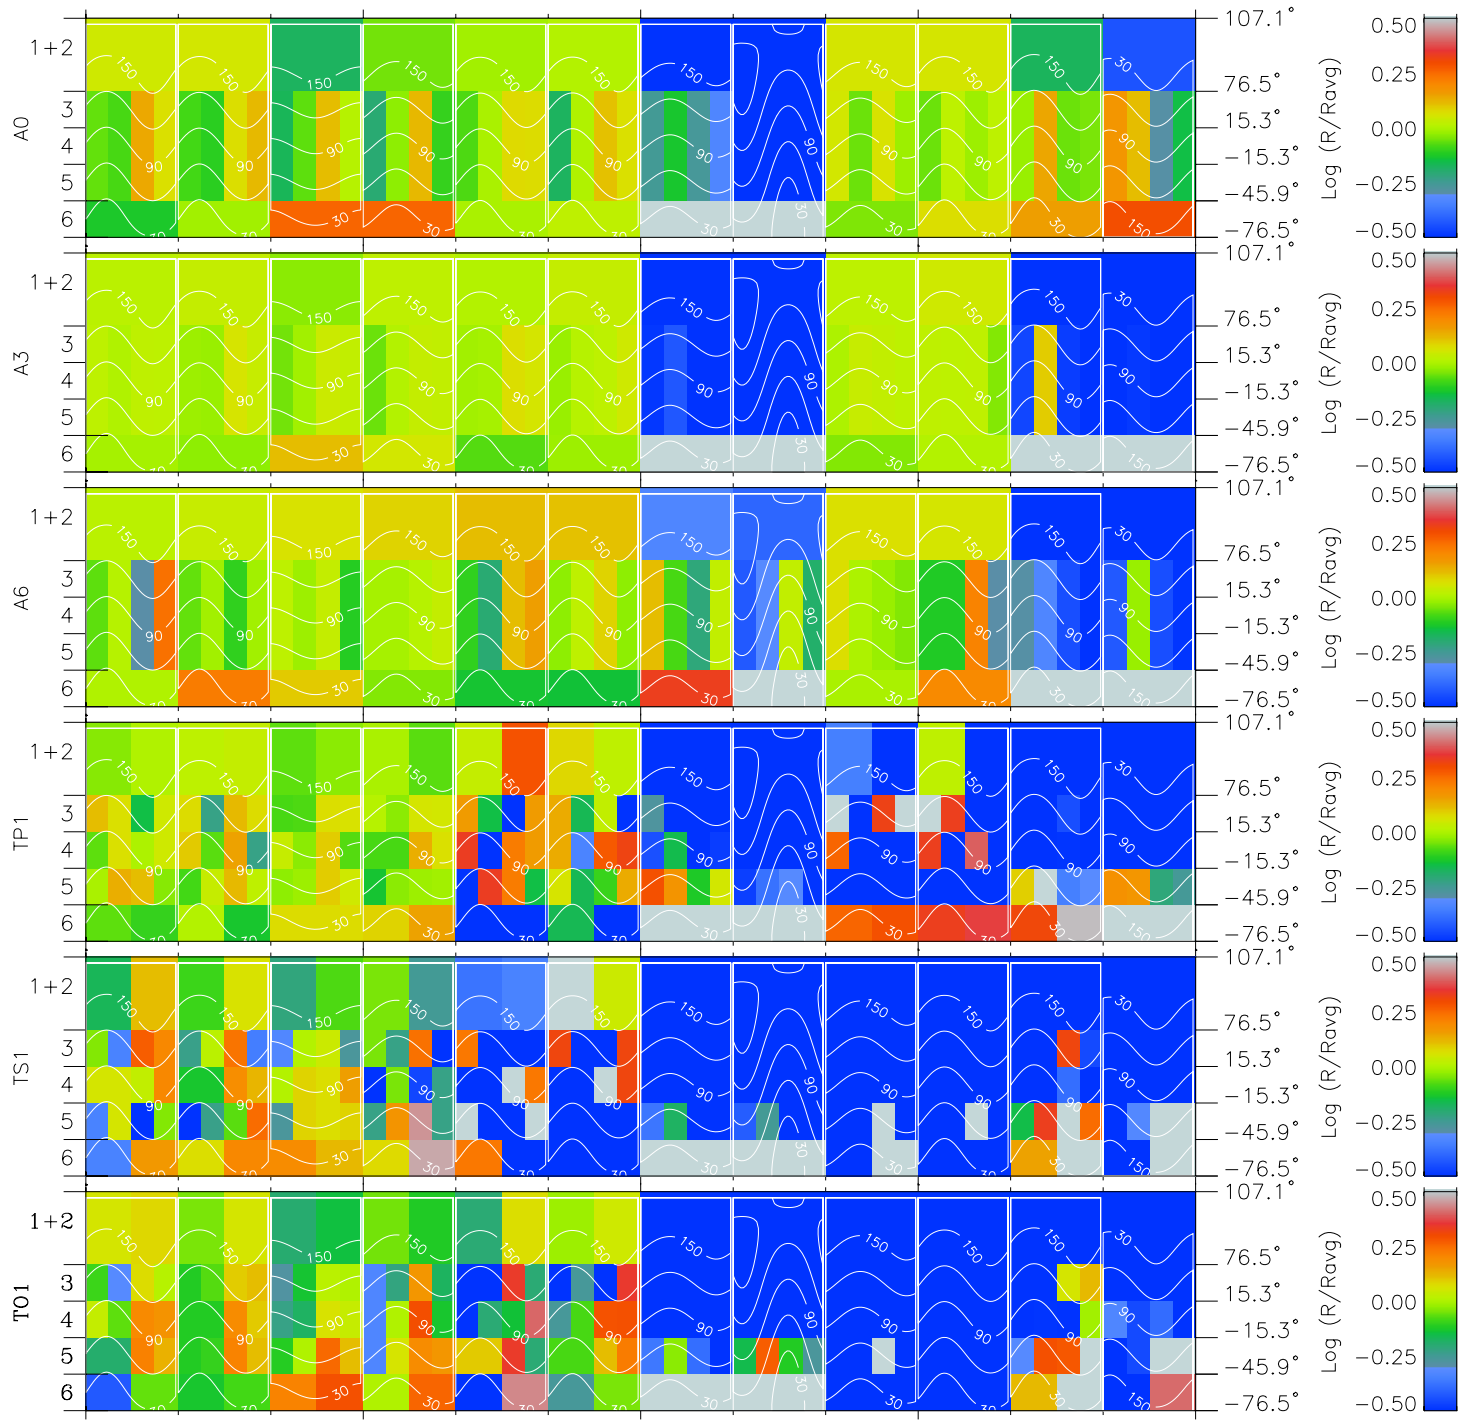

Galileo EPD Real Time All-Sky Anisotropies 98246

Software Version: RTSKY_MEAN V 1.20
 Data Production: 06-03-00
 Plot Production: Sun Sep 16 13:28:42 2001
 Color File: wondr3
 Geofactor File: 1.1

00:00:00 1998-246	246-06	246-12	246-18	00:00:00 1998-247	
+	+	+	+	+	
-116.01	-115.58	-115.14	-114.69	-114.23	X JSE(R _j)
-10.29	-10.65	-11.02	-11.38	-11.74	Y JSE(R _j)
4.74	4.73	4.73	4.73	4.72	Z JSE(R _j)

- ◇ = Jupiter look direction
- = Corotation look direction