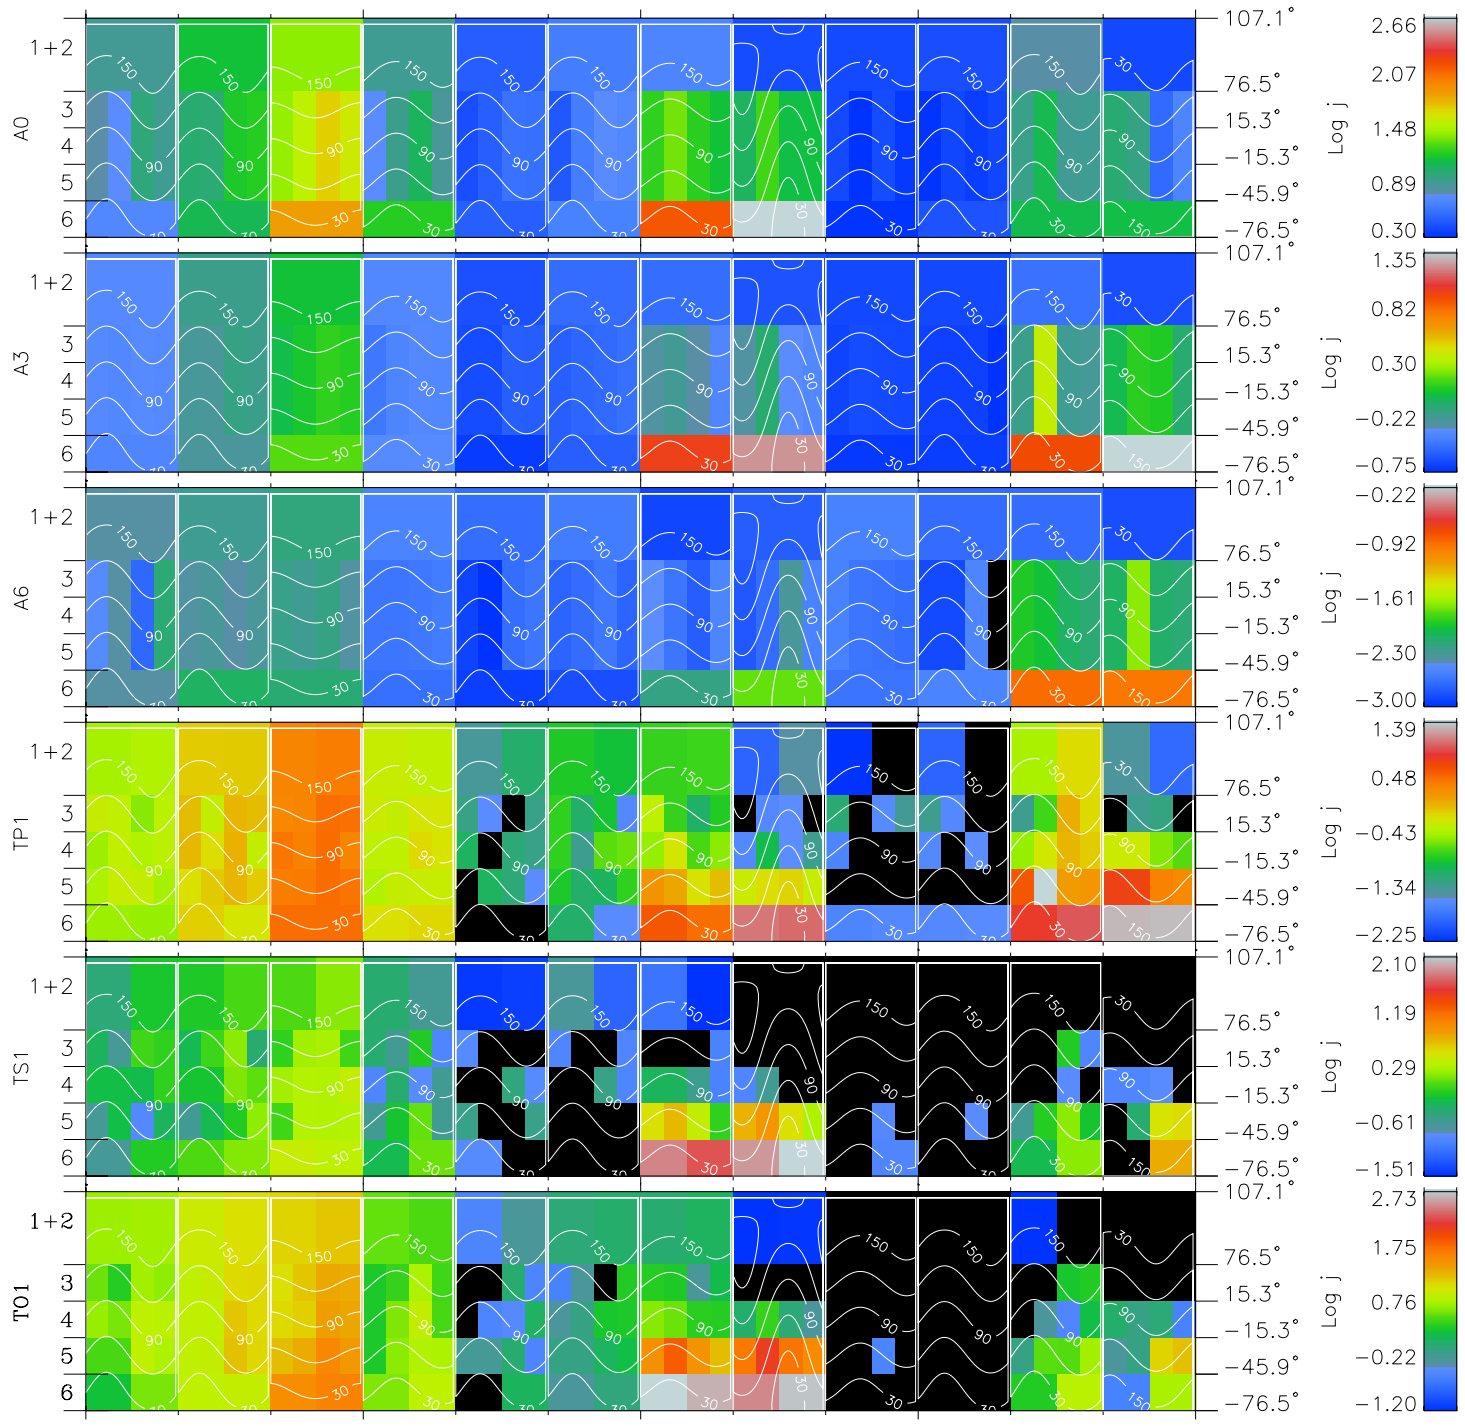

Galileo EPD Real Time All-Sky Anisotropies 98246

Software Version: RTSKY_FLUX V 1.20
 Data Production: 06-03-00
 Plot Production: Sun Sep 16 13:28:56 2001
 Color File: wondr3
 Geofactor File: 1.1

00:00:00 1998-246	246-06	246-12	246-18	00:00:00 1998-247	X JSE(R _j)
+ -116.01 -10.29 4.74	+ -115.58 -10.65 4.73	+ -115.14 -11.02 4.73	+ -114.69 -11.38 4.73	+ -114.23 -11.74 4.72	Y JSE(R _j) Z JSE(R _j)

- ◇ = Jupiter look direction
- = Corotation look direction