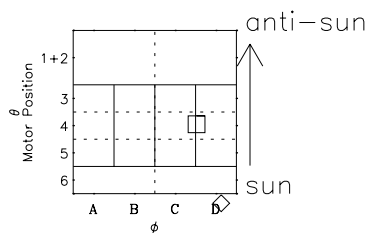

Galileo EPD Real-Time Omni 98246

Software Version: RTLINE_OMNI V 1.20
Data Production: 06-03-00
Plot Production: Sun Sep 16 13:30:28 2001

◇ = Jupiter look direction
□ = Corotation look direction