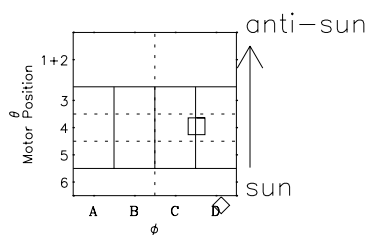

# Galileo EPD Real-Time Omni 98246

Software Version: RTLINE\_OMNI V 1.20  
Data Production: 06-03-00  
Plot Production: Sun Sep 16 13:30:27 2001

- ◇ = Jupiter look direction
- = Corotation look direction