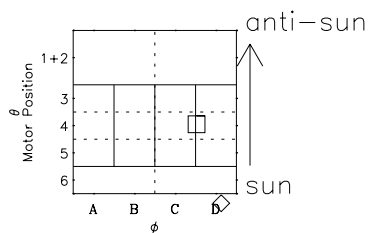

# Galileo EPD Real-Time Omni 98246

Software Version: RTLINE\_OMNI V 1.20  
Data Production: 06-03-00  
Plot Production: Sun Sep 16 13:30:26 2001

◇ = Jupiter look direction  
□ = Corotation look direction