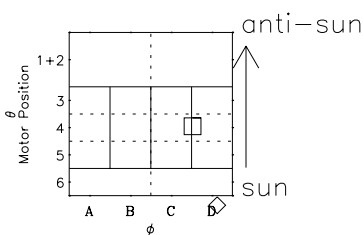

# Galileo EPD Real-Time Six-Sector 98246

Software Version: RTLINE\_R6 V 1.20  
Data Production: 06-03-00  
Plot Production: Sun Sep 16 13:30:36 2001

◇ = Jupiter look direction  
□ = Corotation look direction