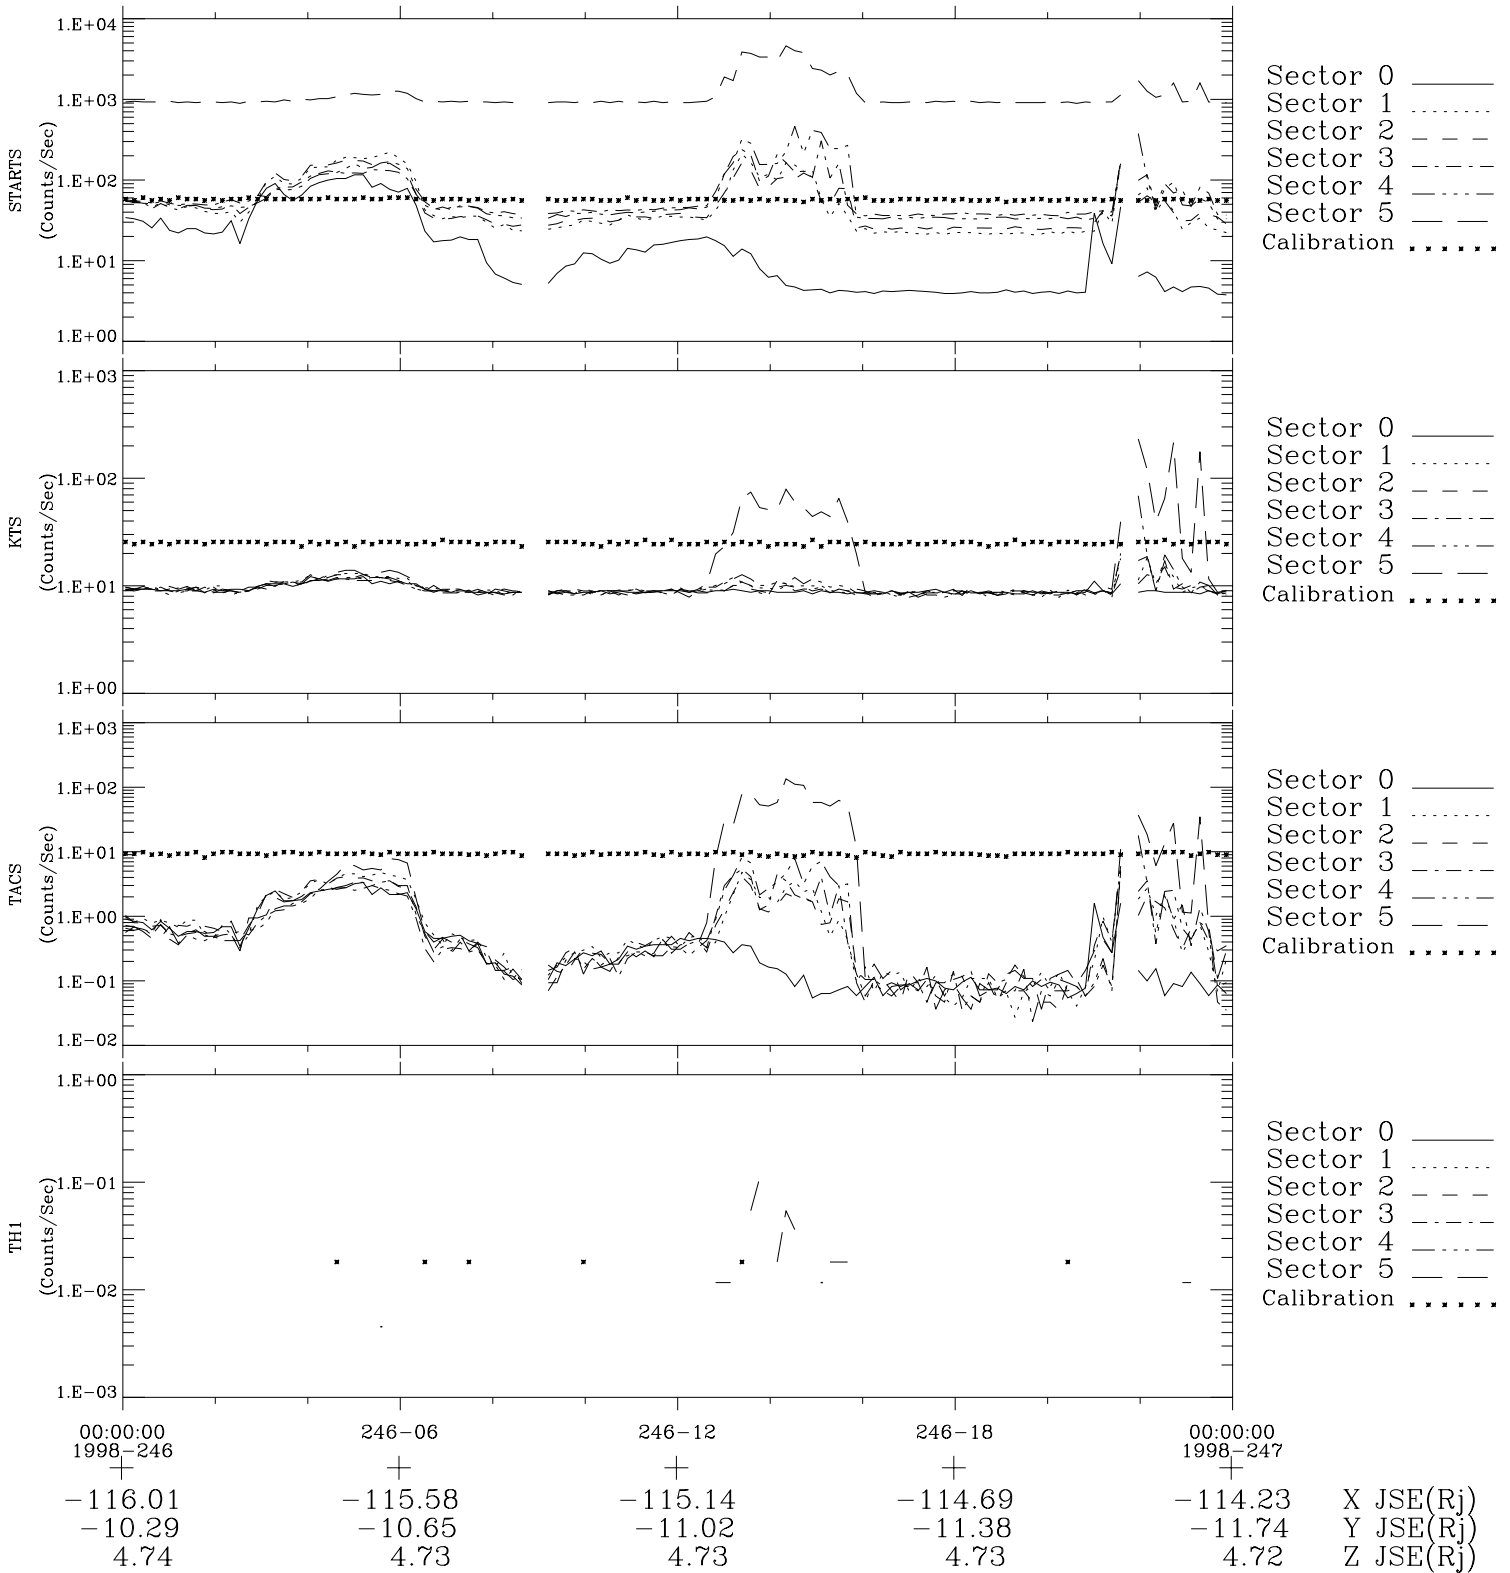

# Galileo EPD Real-Time Six-Sector 98246

Software Version: RTLINE\_R6 V 1.20  
Data Production: 06-03-00  
Plot Production: Sun Sep 16 13:30:36 2001

◇ = Jupiter look direction  
□ = Corotation look direction