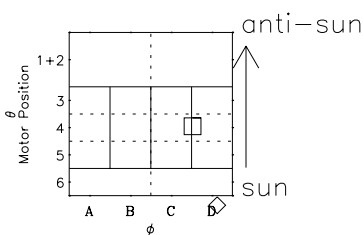

Galileo EPD Real-Time Six-Sector 98246

Software Version: RTLINE_R6 V 1.20
Data Production: 06-03-00
Plot Production: Sun Sep 16 13:30:34 2001

◇ = Jupiter look direction
□ = Corotation look direction