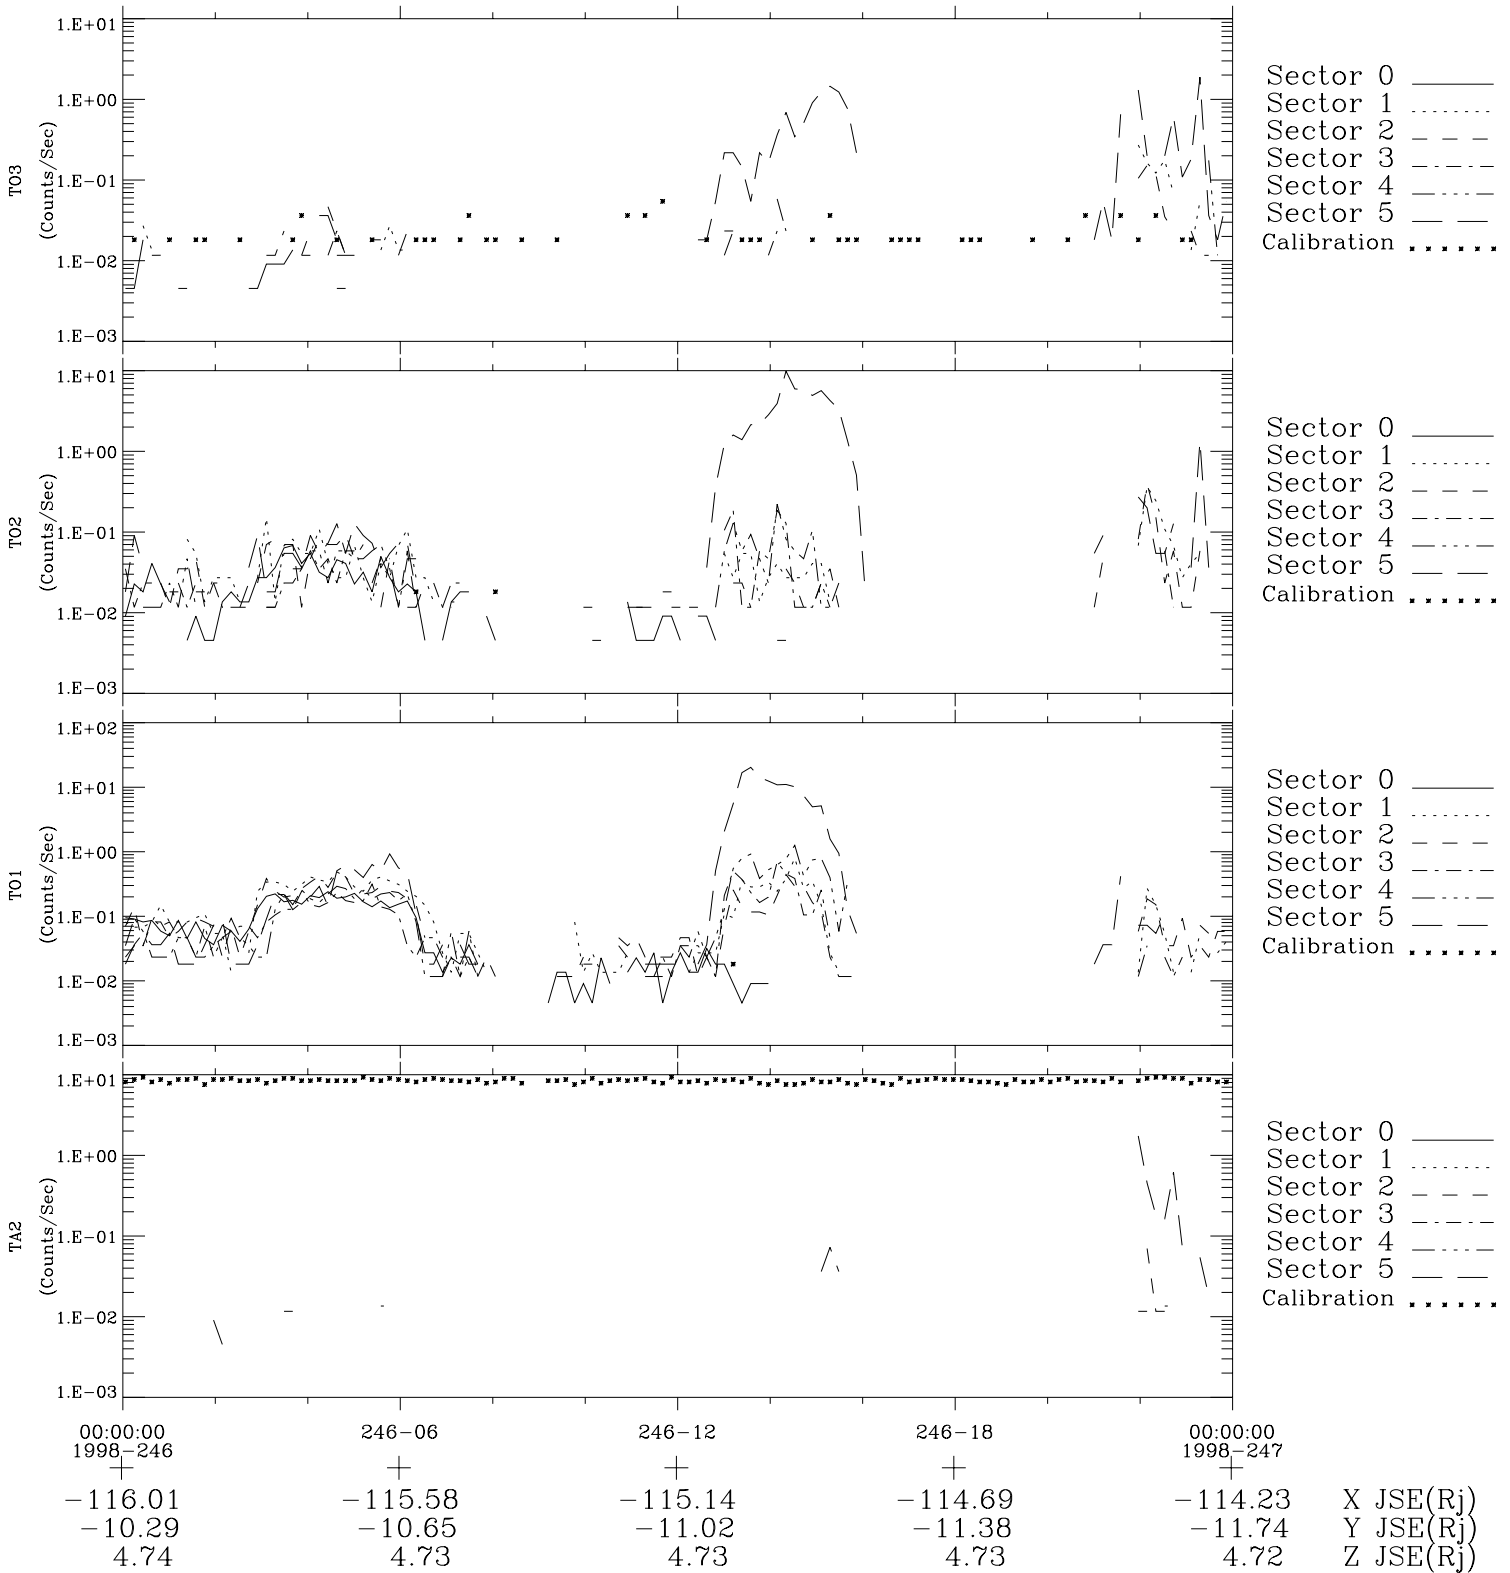

Galileo EPD Real-Time Six-Sector 98246

Software Version: RTLINE_R6 V 1.20
Data Production: 06-03-00
Plot Production: Sun Sep 16 13:30:34 2001

◇ = Jupiter look direction
□ = Corotation look direction