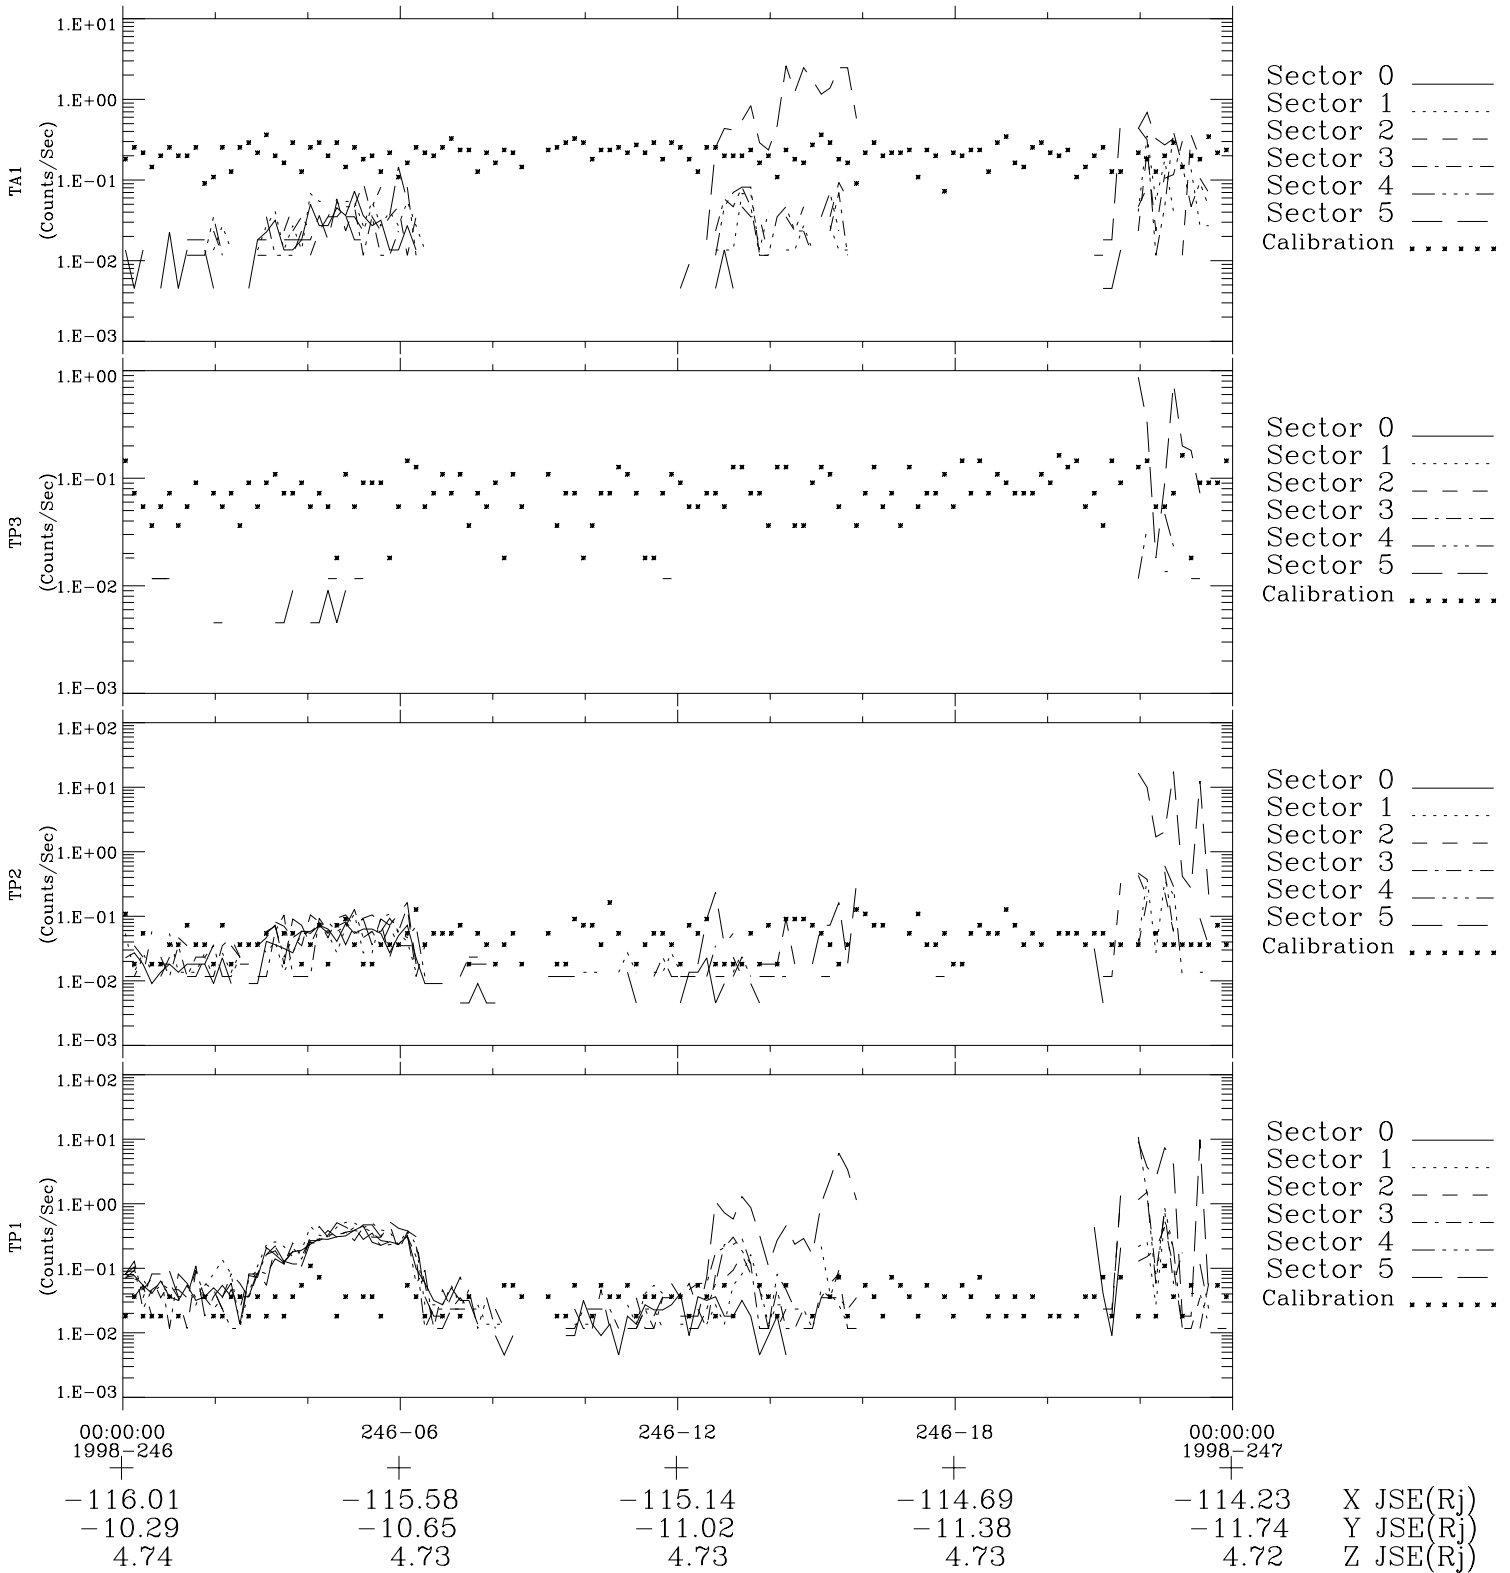

Galileo EPD Real-Time Six-Sector 98246

Software Version: RTLINE_R6 V 1.20
Data Production: 06-03-00
Plot Production: Sun Sep 16 13:30:33 2001

◇ = Jupiter look direction
□ = Corotation look direction