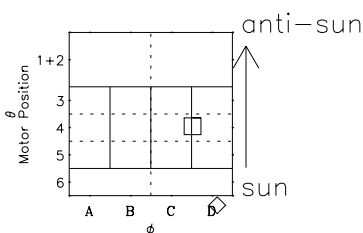

Galileo EPD Real-Time Six-Sector 98246

Software Version: RTLINE_R6 V 1.20
Data Production: 06-03-00
Plot Production: Sun Sep 16 13:30:33 2001

◇ = Jupiter look direction
□ = Corotation look direction