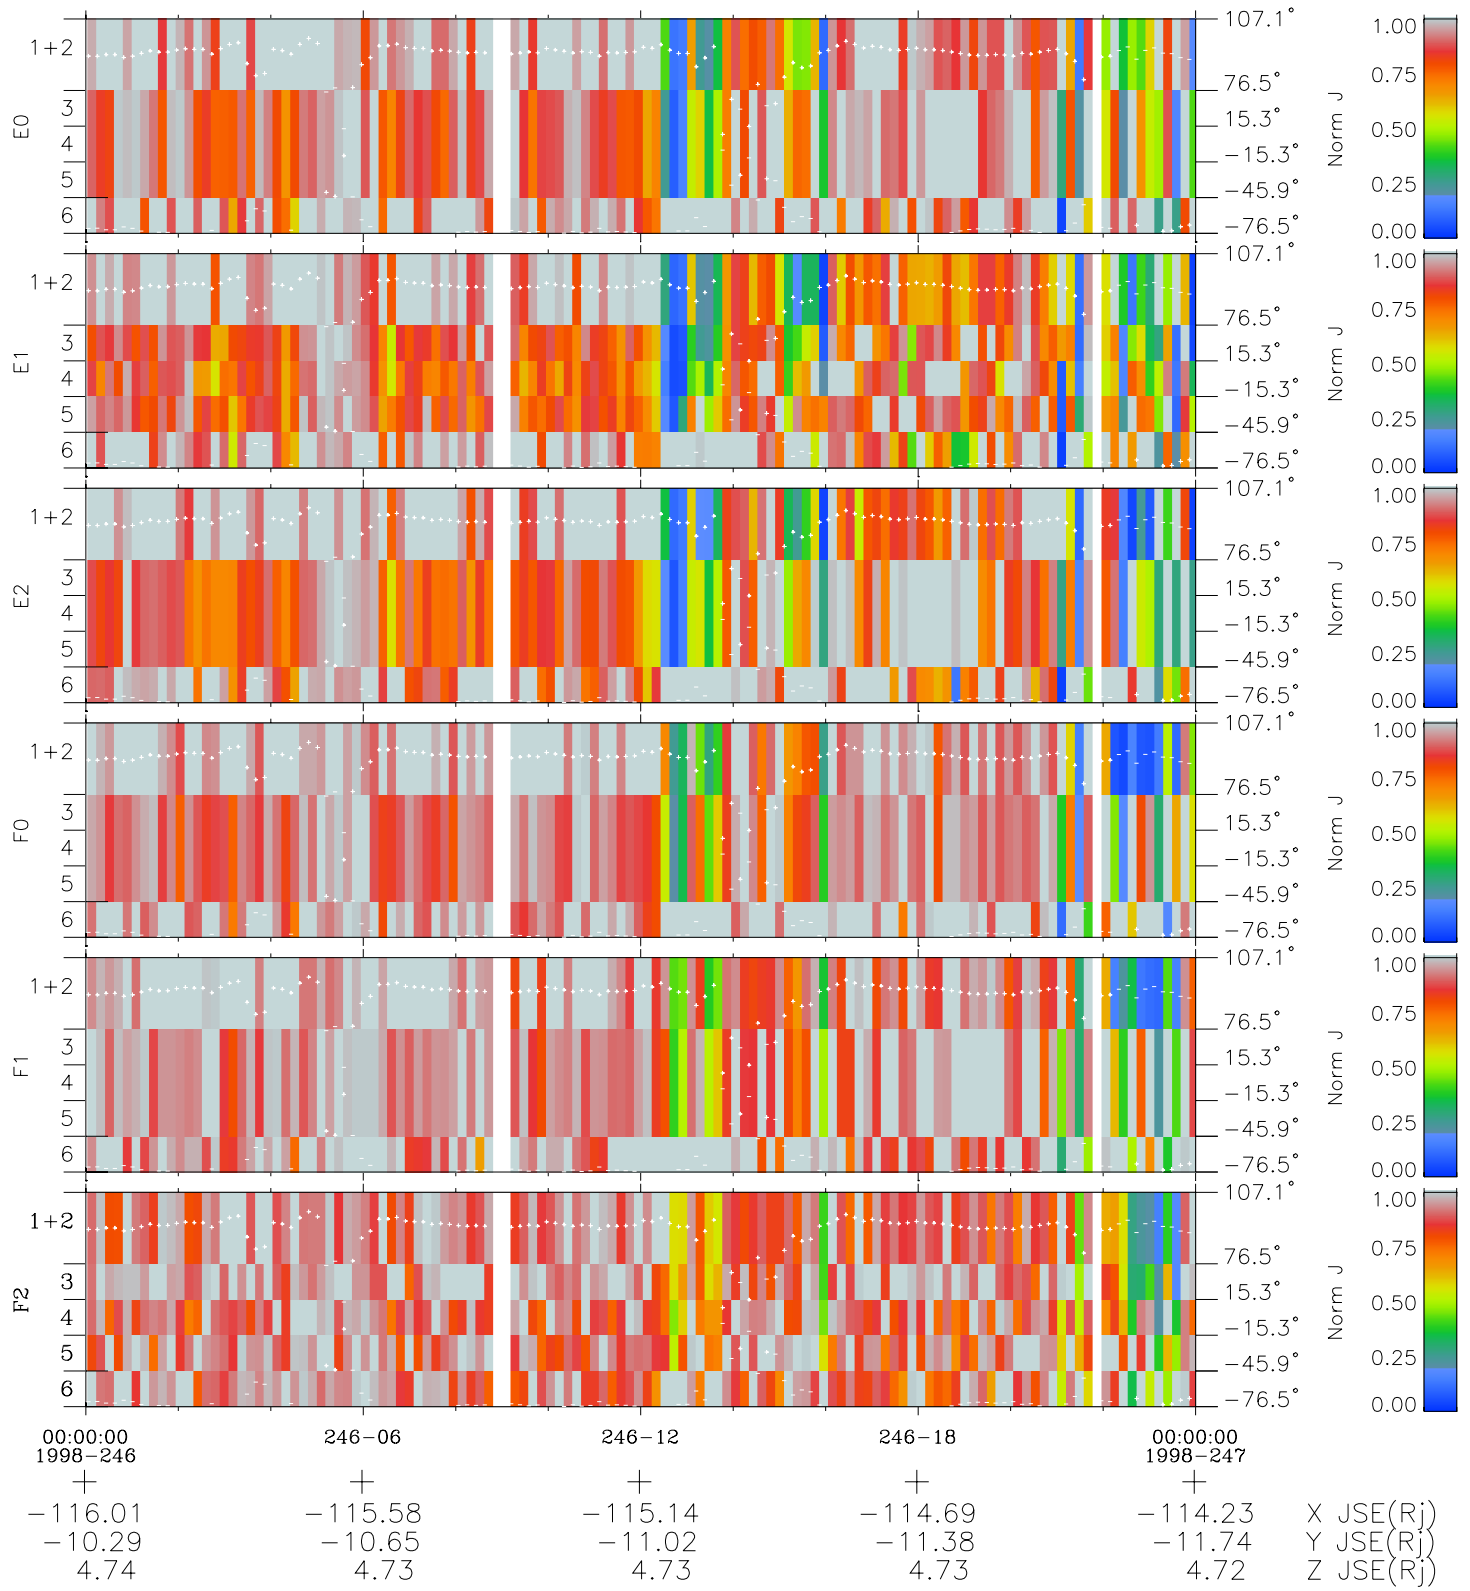

Galileo EPD Real Elevation Anisotropies 98246

Software Version: RTELEV_NORM V 1.20
Data Production: 06-03-00
Plot Production: Sun Sep 16 13:29:50 2001
Color File: wondr3
Geofactor File: 1.1

- ◇ = Jupiter look direction
- = Corotation look direction