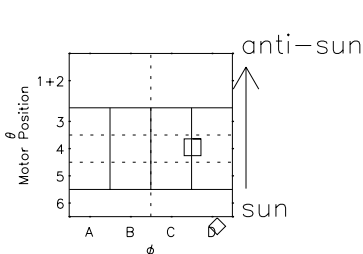

Galileo EPD Real Elevation Anisotropies 98246

Software Version: RTELEV_NORM V 1.20
Data Production: 06-03-00
Plot Production: Sun Sep 16 13:29:50 2001
Color File: wondr3
Geofactor File: 1.1

- ◇ = Jupiter look direction
- = Corotation look direction