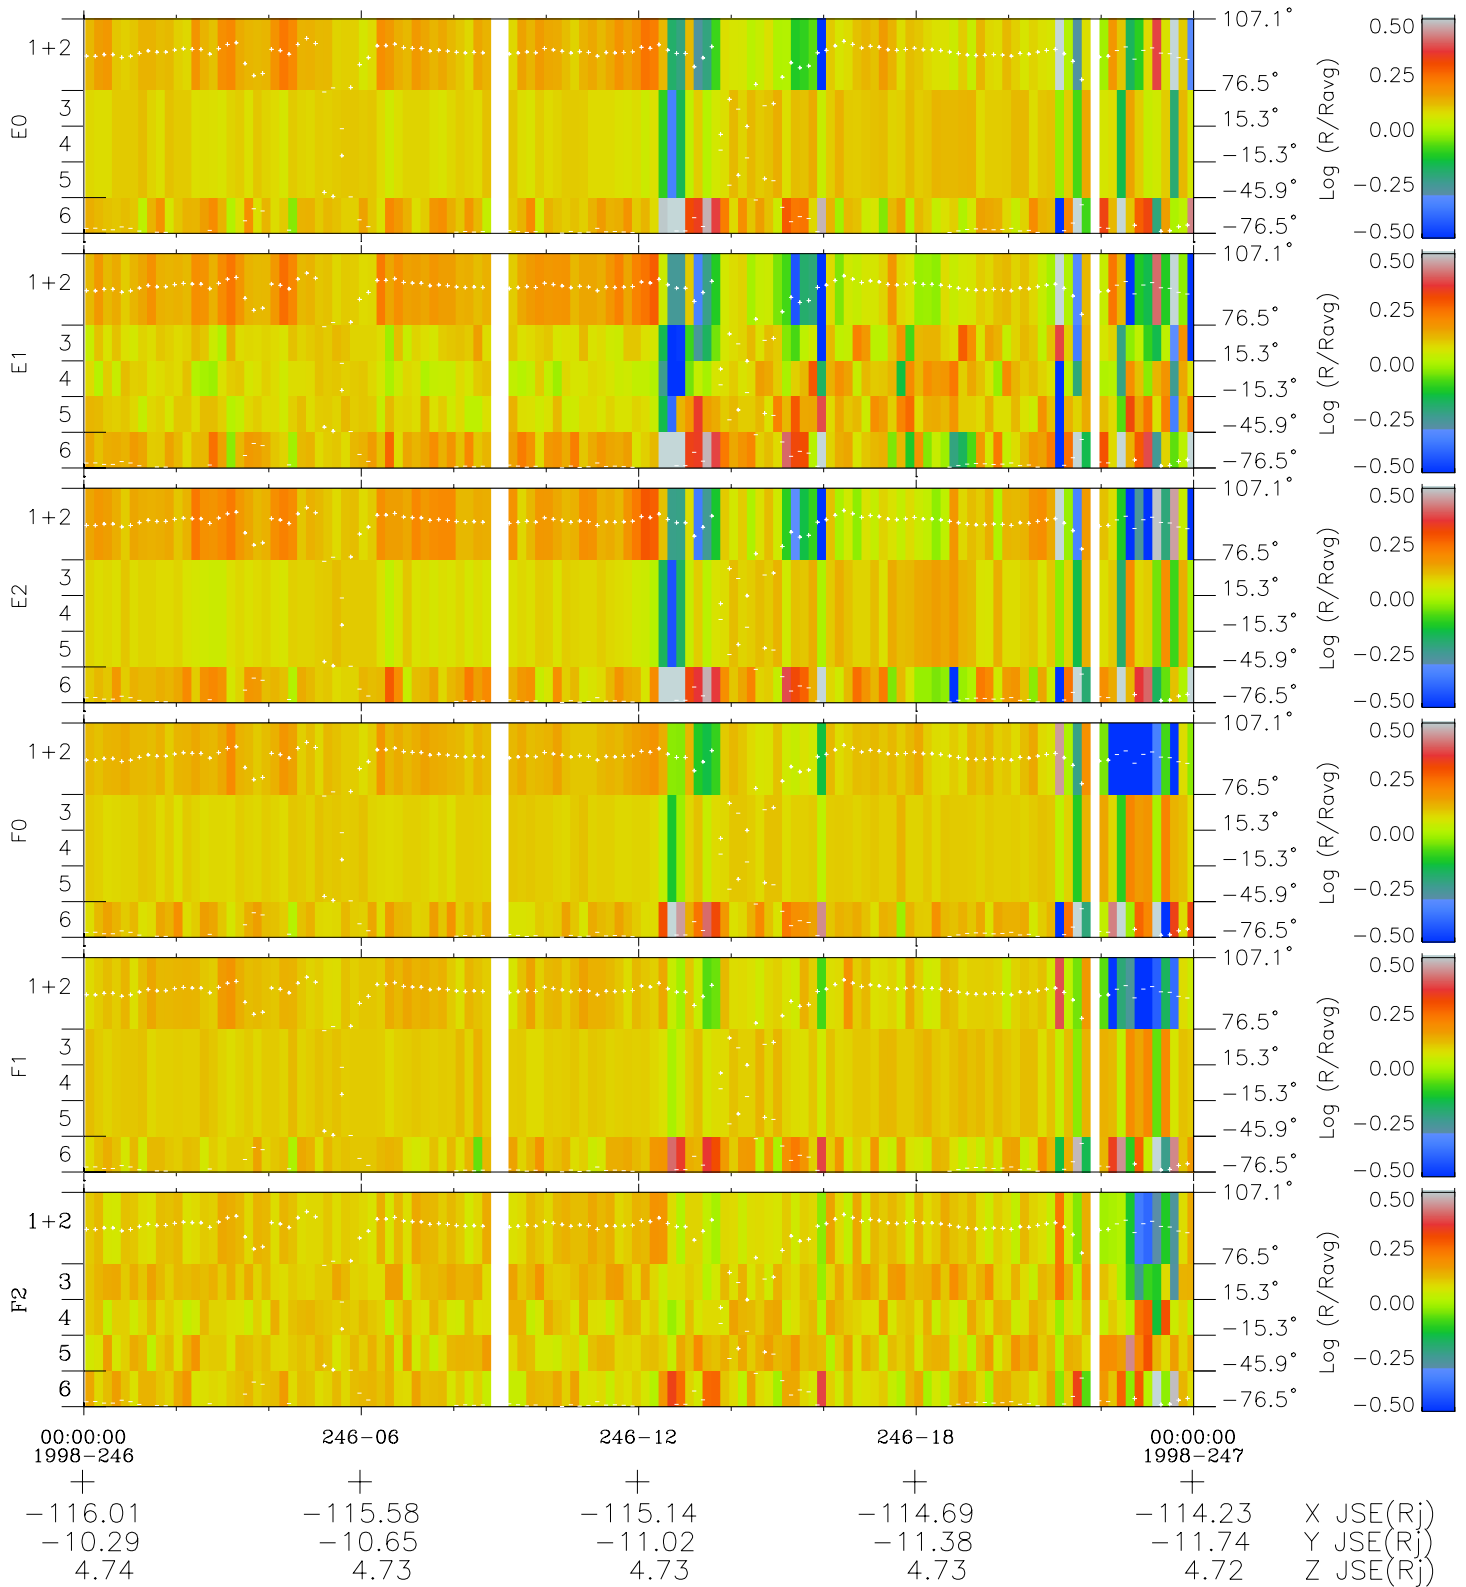

Galileo EPD Real Elevation Anisotropies 98246

Software Version: RTELEV_MEAN V 1.20
 Data Production: 06-03-00
 Plot Production: Sun Sep 16 13:29:29 2001
 Color File: wondr3
 Geofactor File: 1.1

- ◇ = Jupiter look direction
- = Corotation look direction