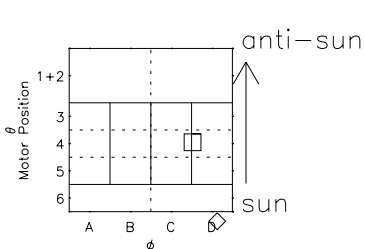

Galileo EPD Real Elevation Anisotropies 98246

Software Version: RTELEV_MEAN V 1.20
 Data Production: 06-03-00
 Plot Production: Sun Sep 16 13:29:29 2001
 Color File: wondr3
 Geofactor File: 1.1

- ◇ = Jupiter look direction
- = Corotation look direction