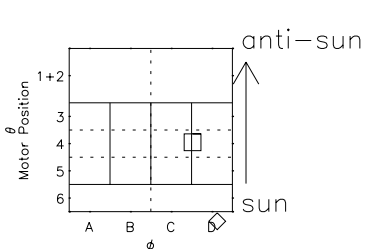

# Galileo EPD Real Elevation Anisotropies 98246

Software Version: RTELEV\_FLUX V 1.20  
Data Production: 06-03-00  
Plot Production: Sun Sep 16 13:29:39 2001  
Color File: wondr3  
Geofactor File: 1.1

00:00:00 1998-246	246-06	246-12	246-18	00:00:00 1998-247	
+	+	+	+	+	X JSE(R <sub>j</sub> )
-116.01	-115.58	-115.14	-114.69	-114.23	Y JSE(R <sub>j</sub> )
-10.29	-10.65	-11.02	-11.38	-11.74	Z JSE(R <sub>j</sub> )
4.74	4.73	4.73	4.73	4.72	

- ◇ = Jupiter look direction
- = Corotation look direction