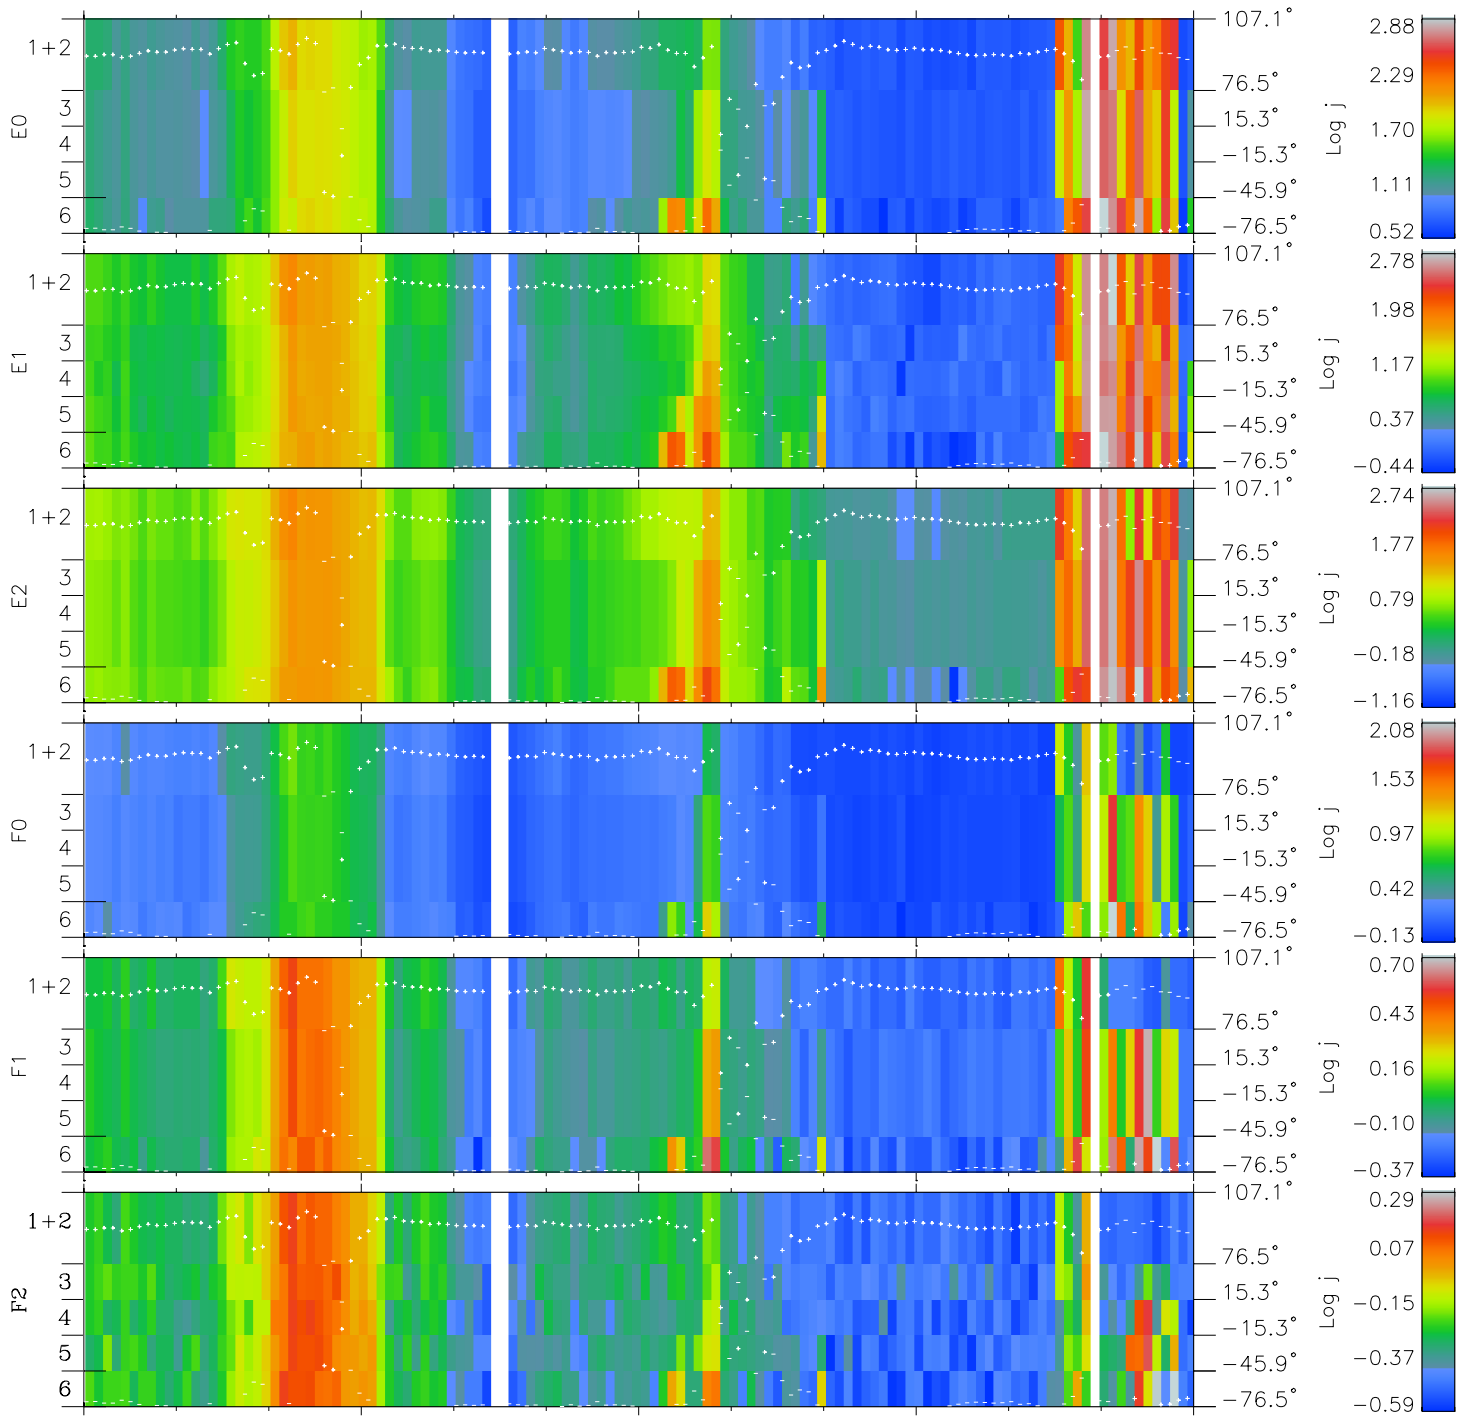

# Galileo EPD Real Elevation Anisotropies 98246

Software Version: RTELEV\_FLUX V 1.20  
Data Production: 06-03-00  
Plot Production: Sun Sep 16 13:29:39 2001  
Color File: wondr3  
Geofactor File: 1.1

00:00:00 1998-246	246-06	246-12	246-18	00:00:00 1998-247	
+	+	+	+	+	X JSE(R <sub>j</sub> )
-116.01	-115.58	-115.14	-114.69	-114.23	Y JSE(R <sub>j</sub> )
-10.29	-10.65	-11.02	-11.38	-11.74	Z JSE(R <sub>j</sub> )
4.74	4.73	4.73	4.73	4.72	

- ◇ = Jupiter look direction
- = Corotation look direction