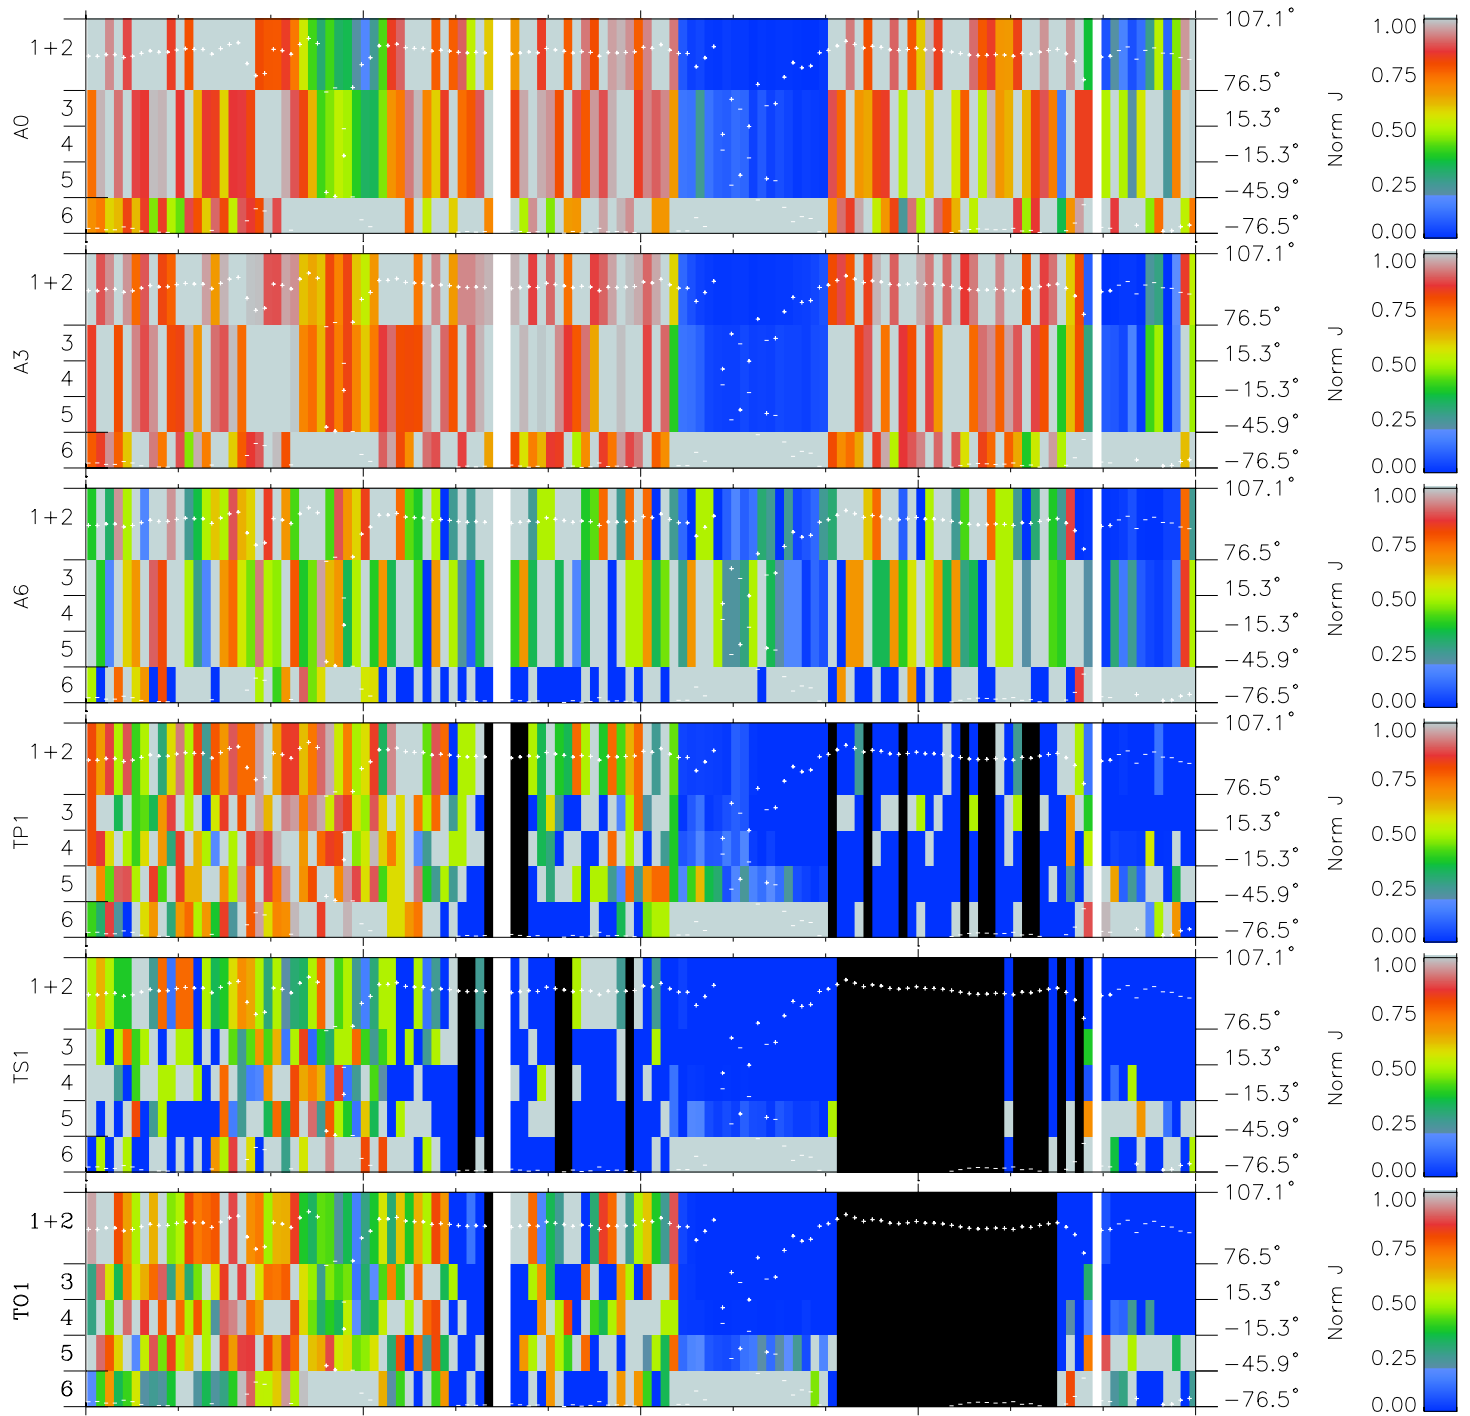

Galileo EPD Real Elevation Anisotropies 98246

Software Version: RTELEV_NORM V 1.20
Data Production: 06-03-00
Plot Production: Sun Sep 16 13:29:45 2001
Color File: wondr3
Geofactor File: 1.1

00:00:00 1998-246	246-06	246-12	246-18	00:00:00 1998-247	X JSE(R _j)
+	+	+	+	+	
-116.01	-115.58	-115.14	-114.69	-114.23	Y JSE(R _j)
-10.29	-10.65	-11.02	-11.38	-11.74	Z JSE(R _j)
4.74	4.73	4.73	4.73	4.72	

◇ = Jupiter look direction
□ = Corotation look direction