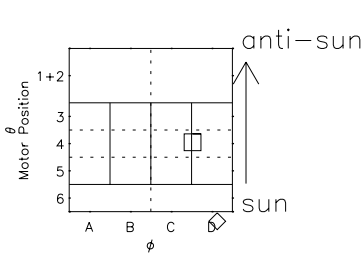

Galileo EPD Real Elevation Anisotropies 98246

Software Version: RTELEV_NORM V 1.20
Data Production: 06-03-00
Plot Production: Sun Sep 16 13:29:45 2001
Color File: wondr3
Geofactor File: 1.1

00:00:00 1998-246	246-06	246-12	246-18	00:00:00 1998-247	X JSE(R _j)
+	+	+	+	+	
-116.01	-115.58	-115.14	-114.69	-114.23	Y JSE(R _j)
-10.29	-10.65	-11.02	-11.38	-11.74	Z JSE(R _j)
4.74	4.73	4.73	4.73	4.72	

◇ = Jupiter look direction
□ = Corotation look direction