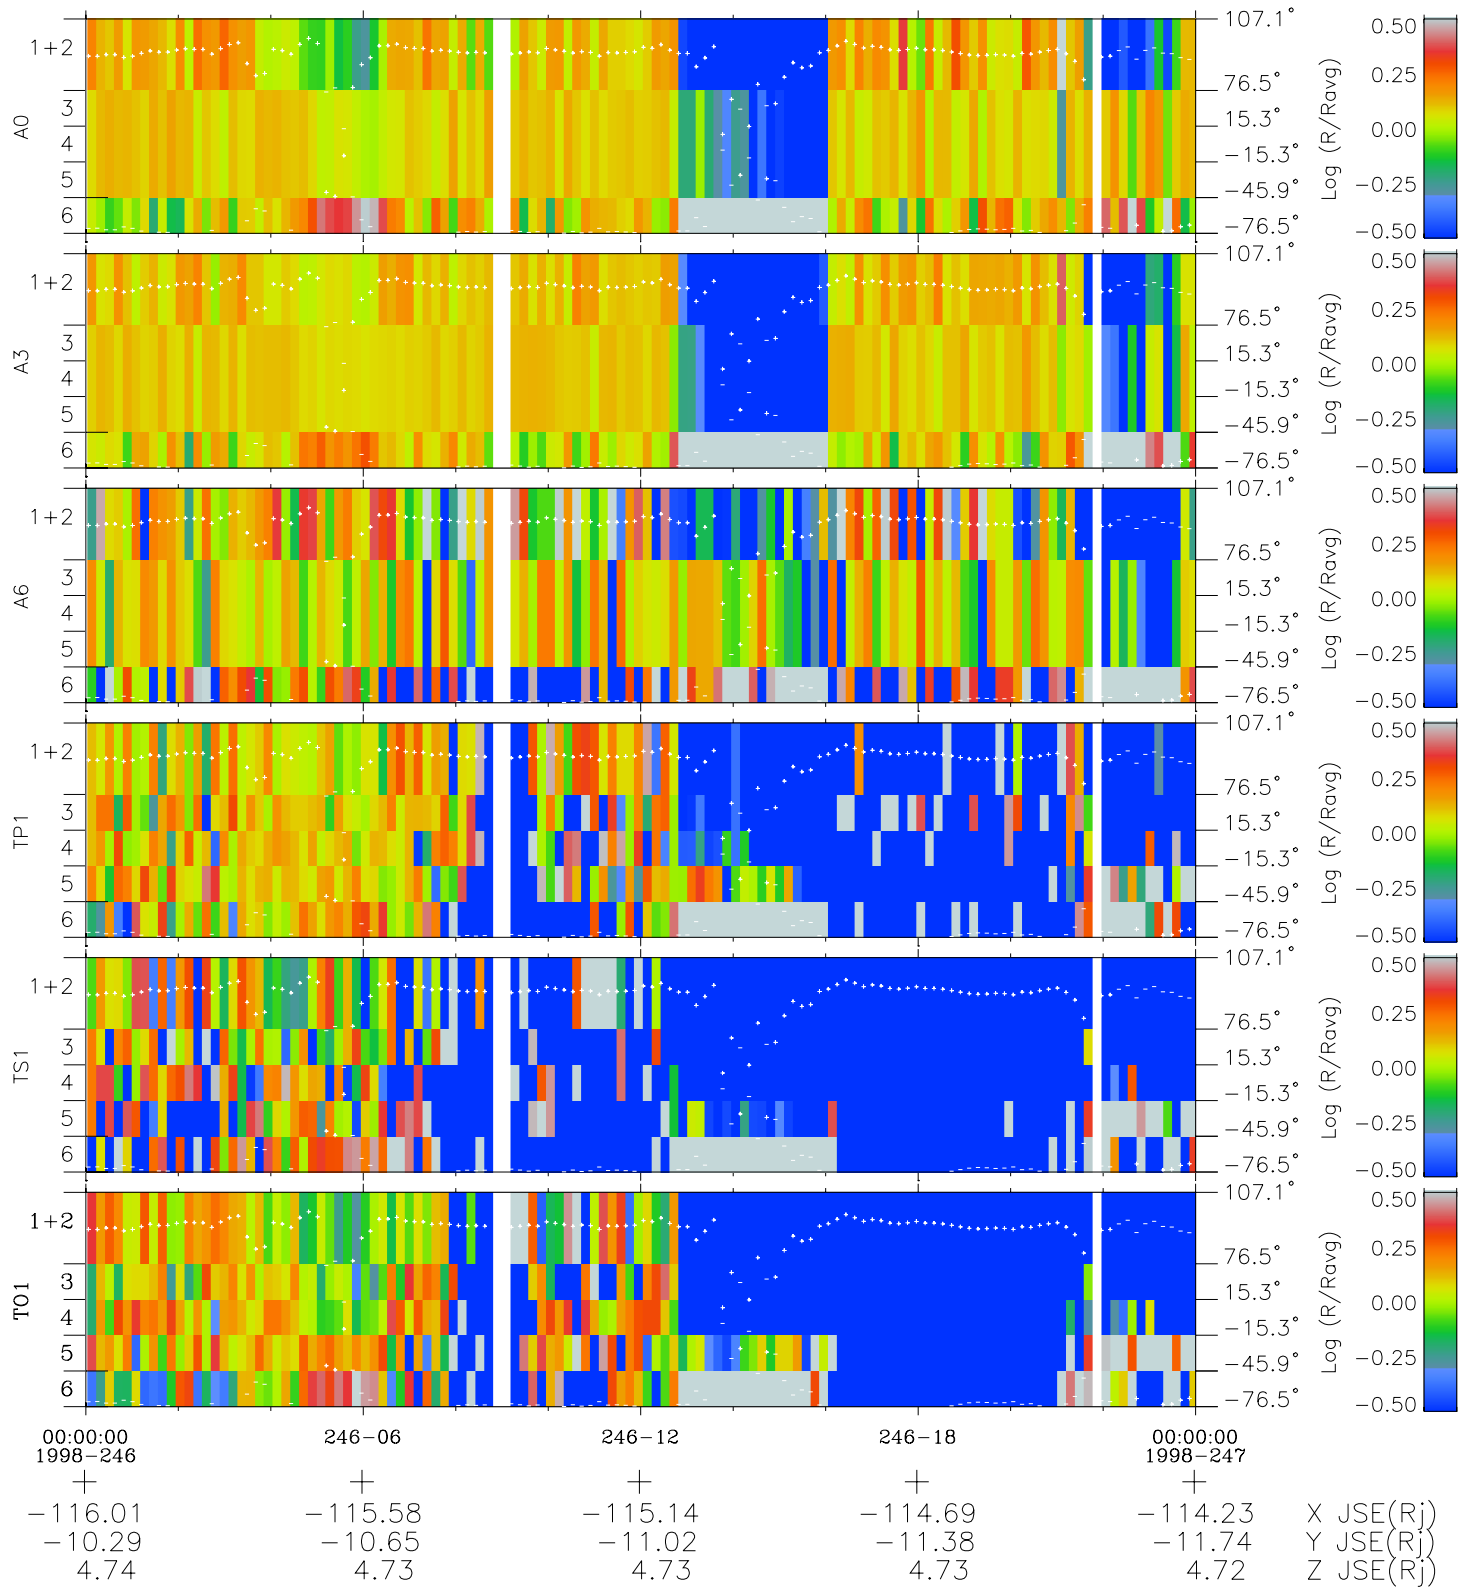

Galileo EPD Real Elevation Anisotropies 98246

Software Version: RTELEV_MEAN V 1.20
 Data Production: 06-03-00
 Plot Production: Sun Sep 16 13:29:23 2001
 Color File: wondr3
 Geofactor File: 1.1

- ◇ = Jupiter look direction
- = Corotation look direction