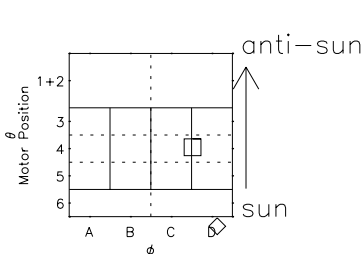

Galileo EPD Real Elevation Anisotropies 98246

Software Version: RTELEV_MEAN V 1.20
 Data Production: 06-03-00
 Plot Production: Sun Sep 16 13:29:23 2001
 Color File: wondr3
 Geofactor File: 1.1

- ◇ = Jupiter look direction
- = Corotation look direction