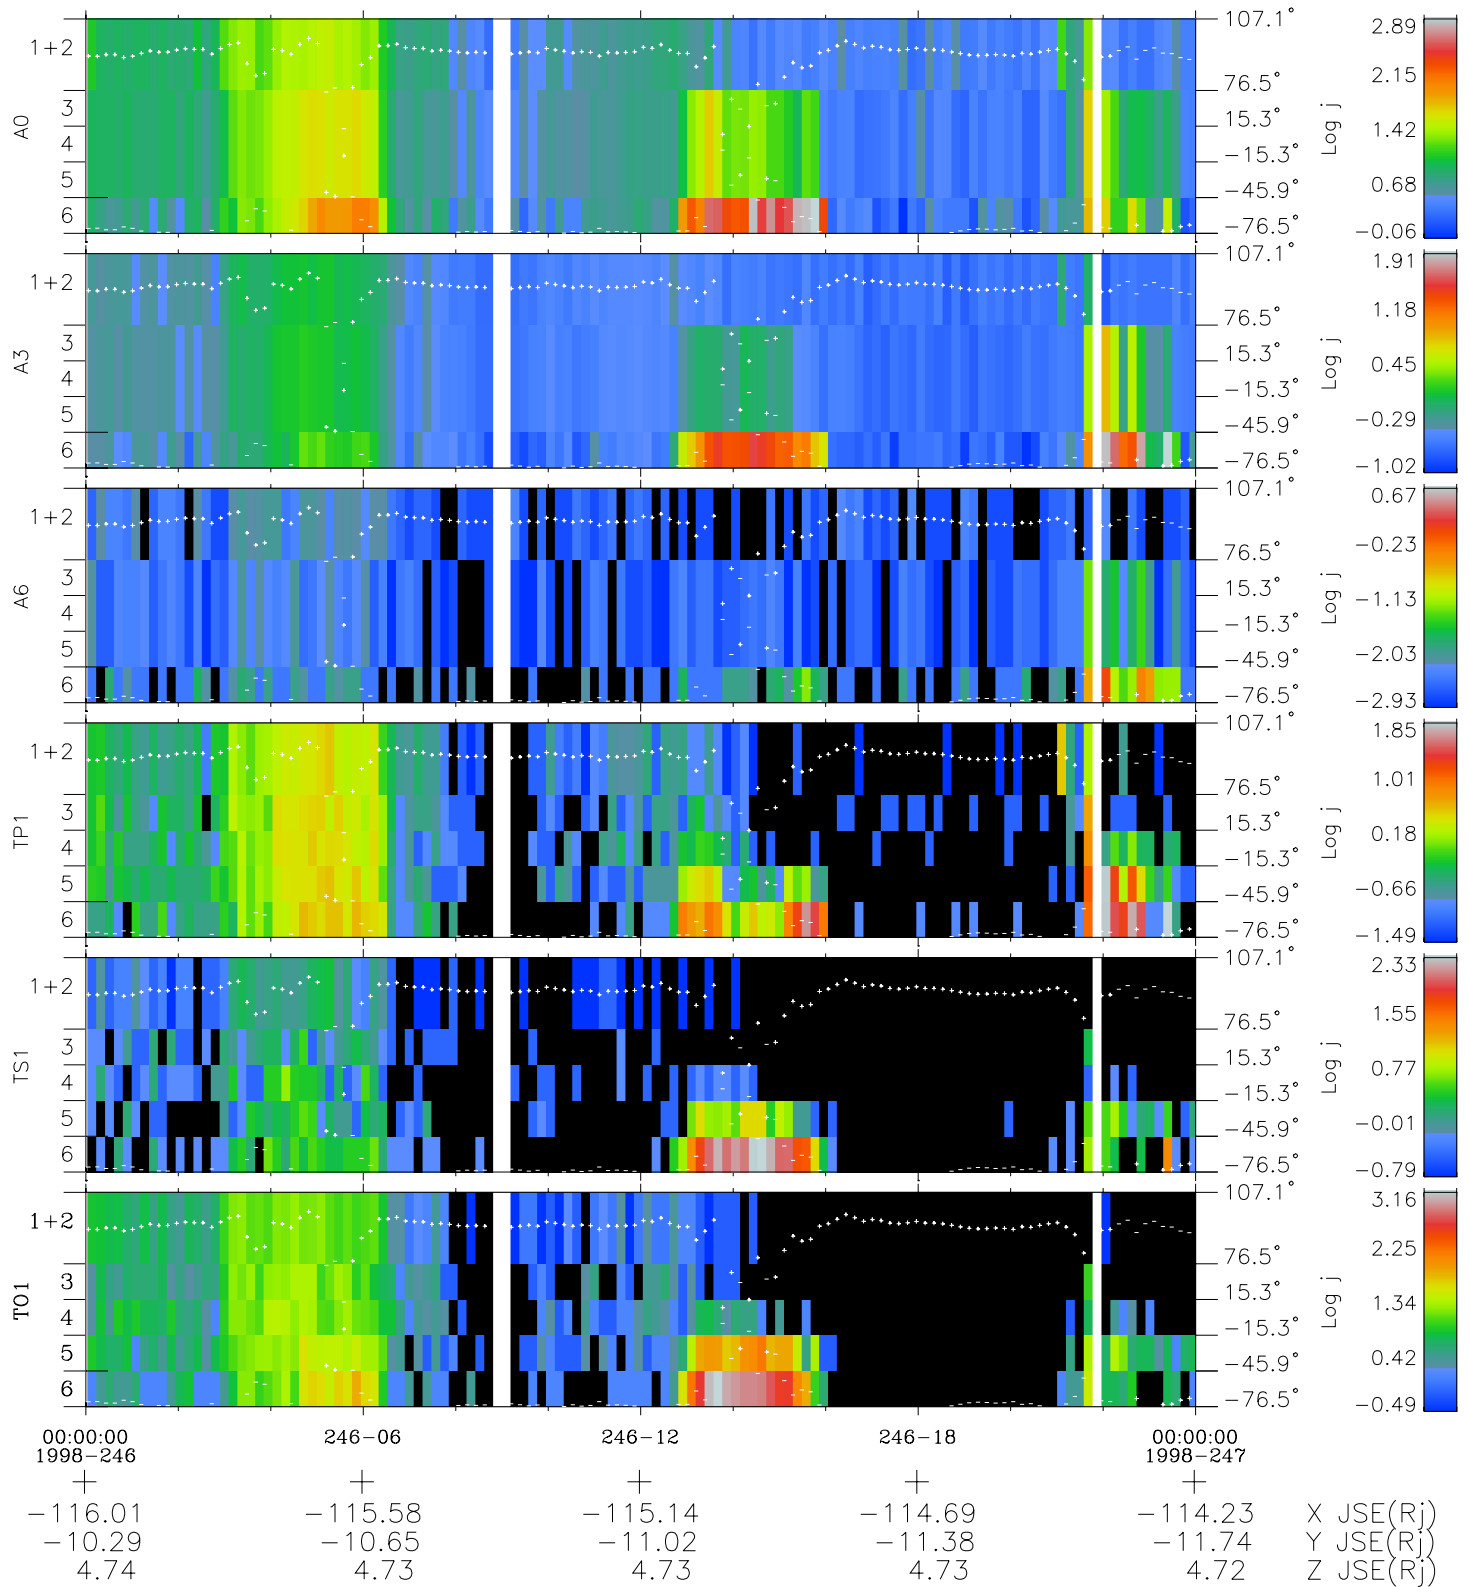

Galileo EPD Real Elevation Anisotropies 98246

Software Version: RTELEV_FLUX V 1.20
 Data Production: 06-03-00
 Plot Production: Sun Sep 16 13:29:34 2001
 Color File: wondr3
 Geofactor File: 1.1

- ◇ = Jupiter look direction
- = Corotation look direction