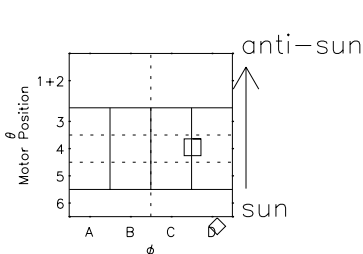

Galileo EPD Real Elevation Anisotropies 98246

Software Version: RTELEV_FLUX V 1.20
 Data Production: 06-03-00
 Plot Production: Sun Sep 16 13:29:34 2001
 Color File: wondr3
 Geofactor File: 1.1

- ◇ = Jupiter look direction
- = Corotation look direction