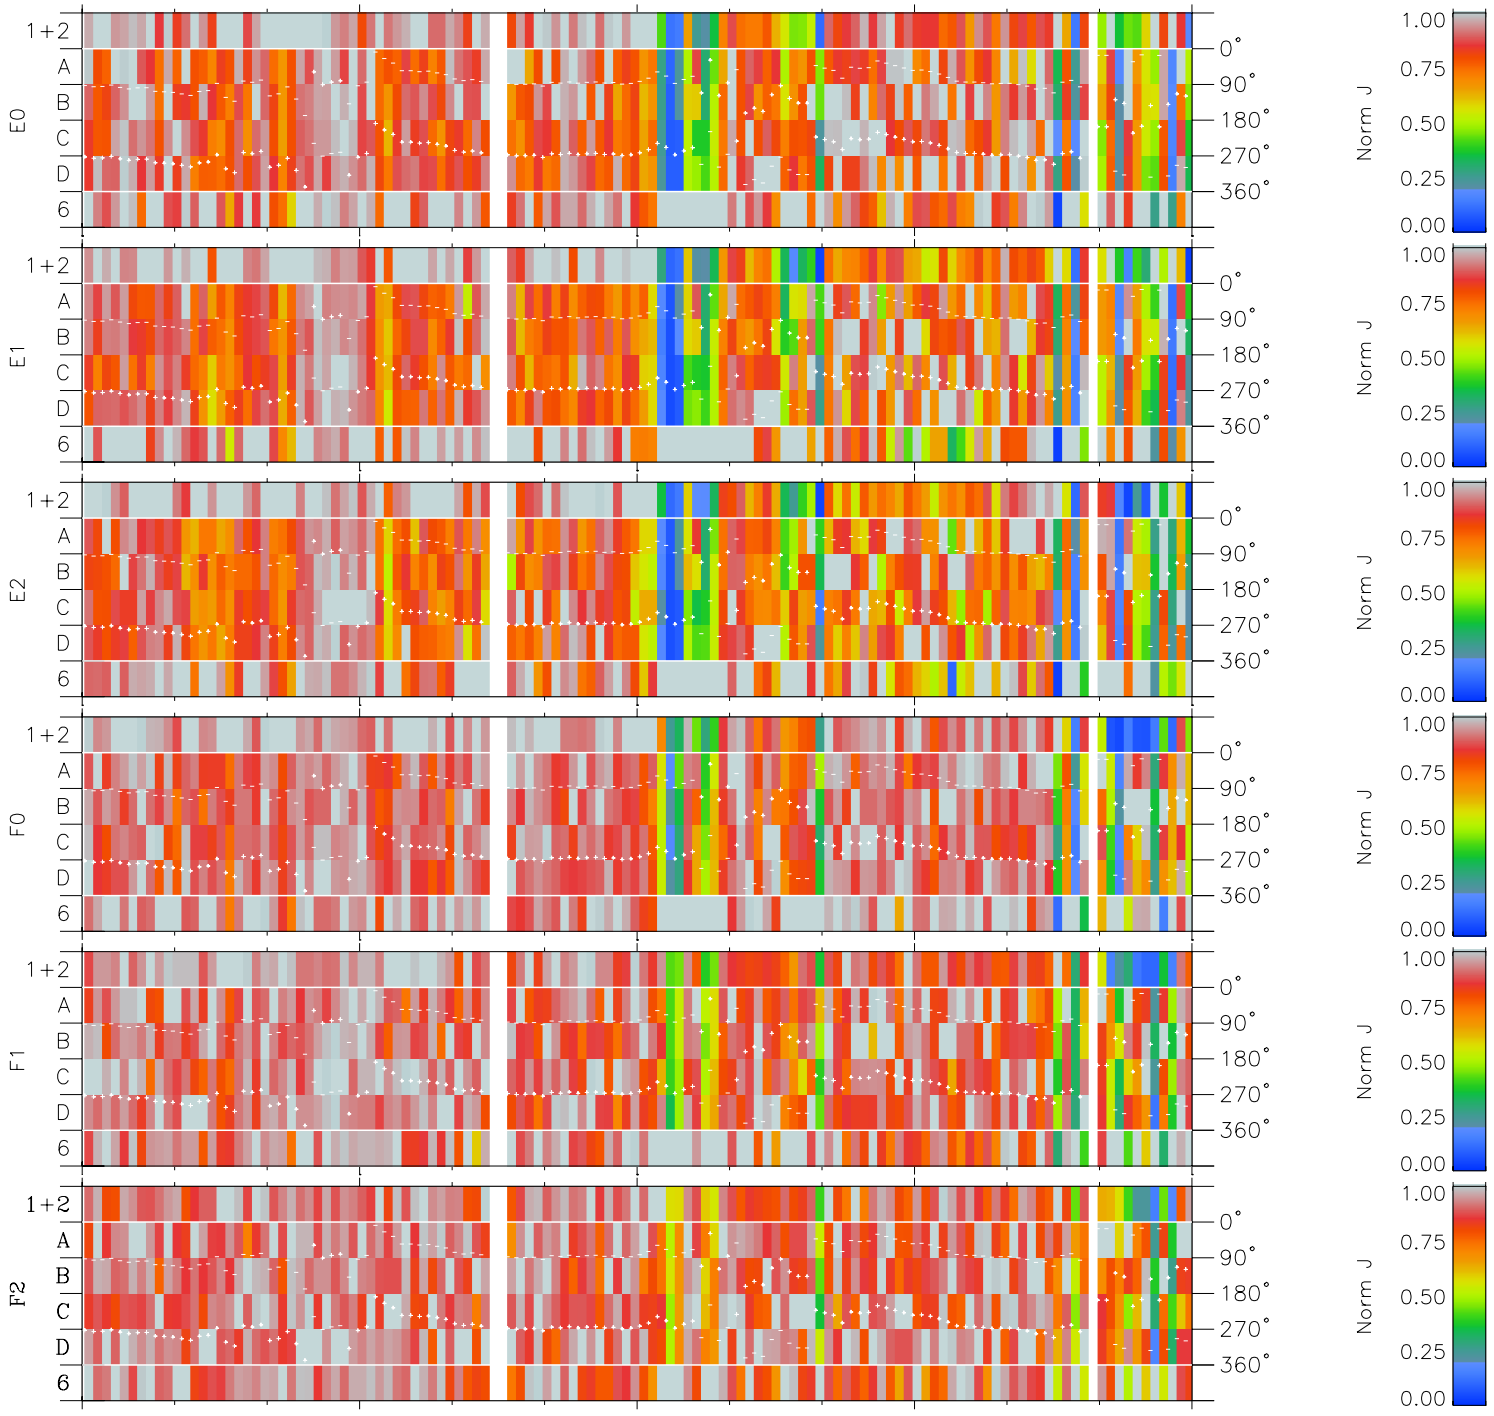

Galileo EPD Real Time Azimuth Anisotropies 98246

Software Version: RTAZIM_NORM V 1.20
 Data Production: 06-03-00
 Plot Production: Sun Sep 16 13:30:20 2001
 Color File: wondr3
 Geofactor File: 1.1

00:00:00 1998-246	246-06	246-12	246-18	00:00:00 1998-247	
+	+	+	+	+	X JSE(R _j)
-116.01	-115.58	-115.14	-114.69	-114.23	Y JSE(R _j)
-10.29	-10.65	-11.02	-11.38	-11.74	Z JSE(R _j)
4.74	4.73	4.73	4.73	4.72	

- ◇ = Jupiter look direction
- = Corotation look direction