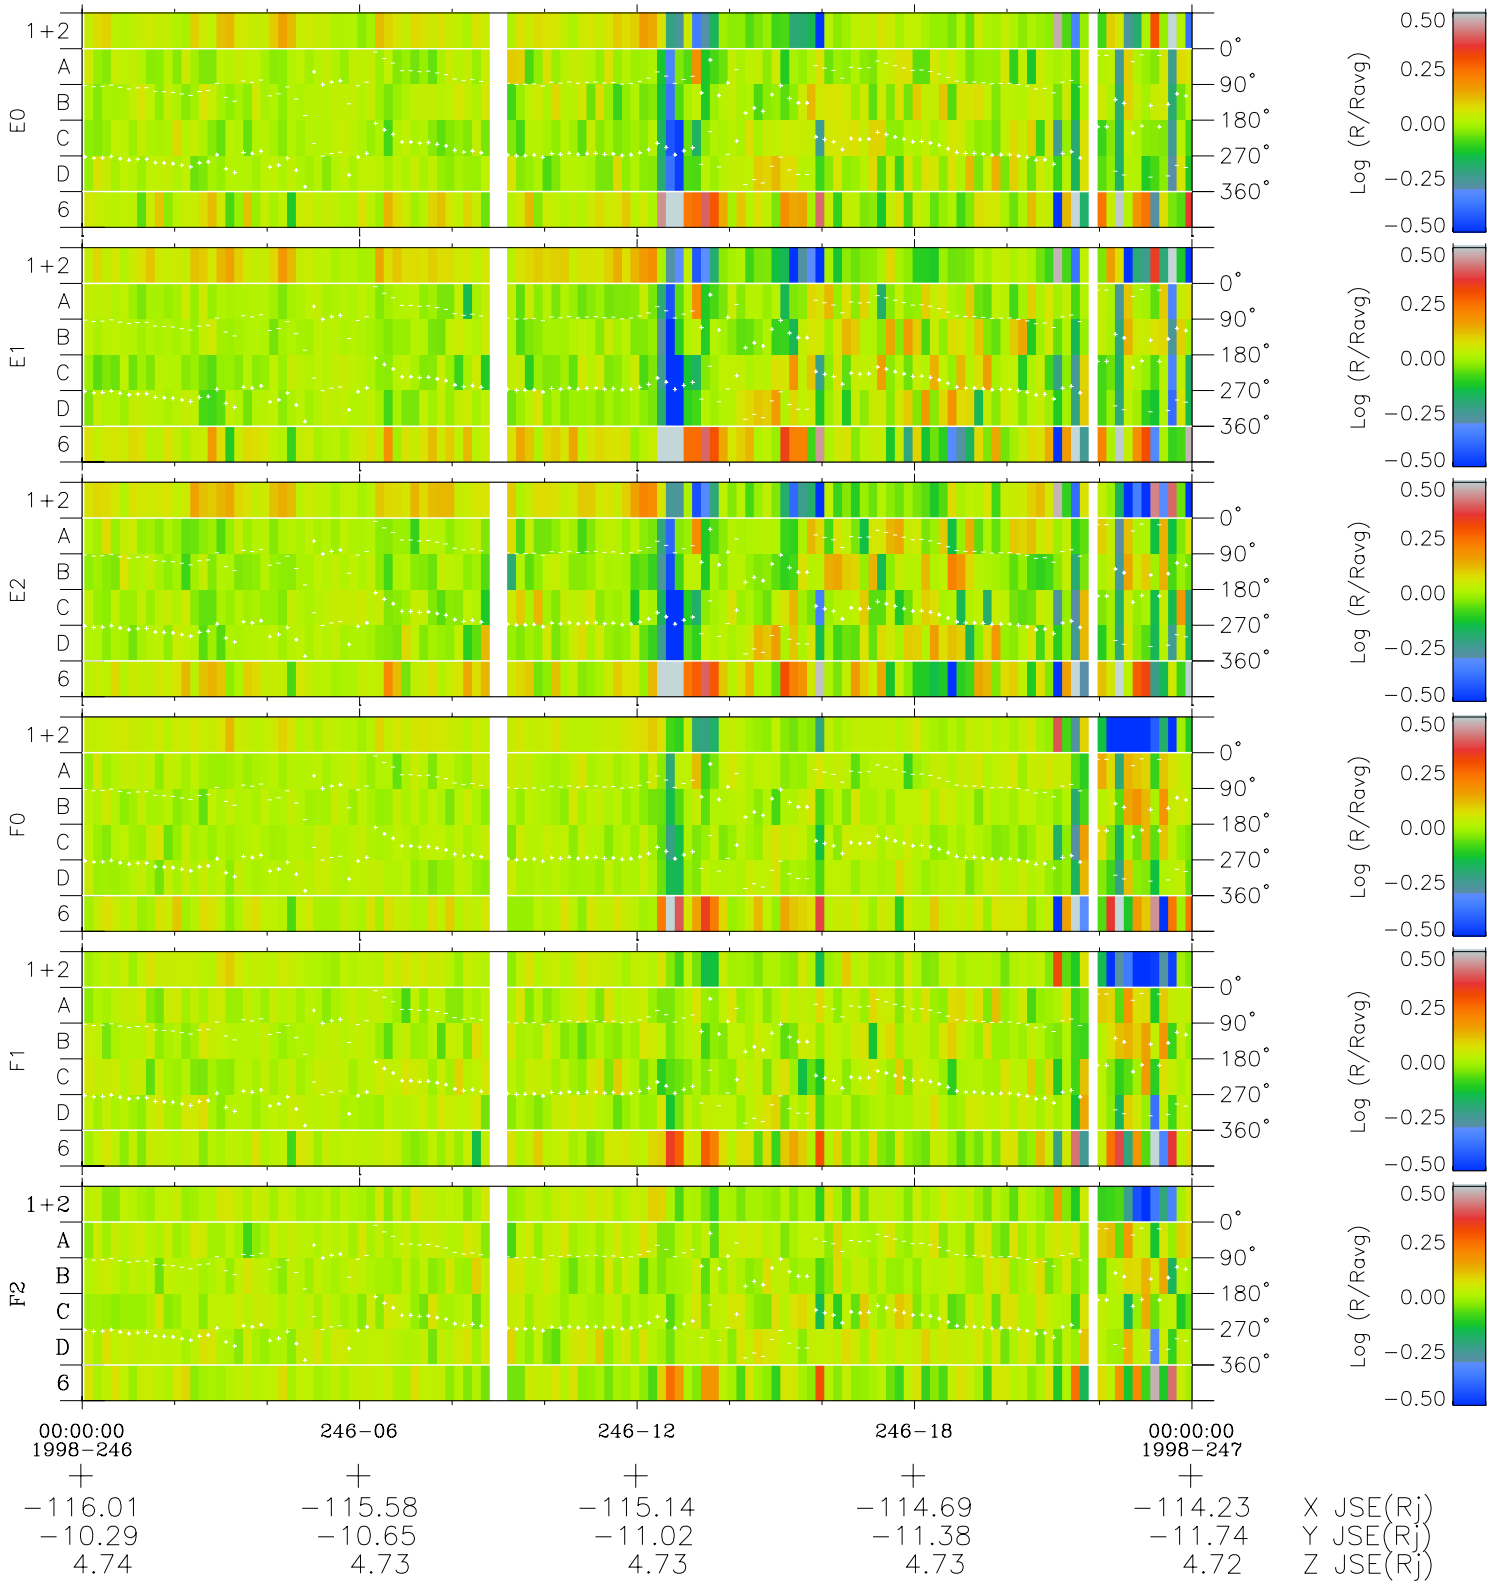

# Galileo EPD Real Time Azimuth Anisotropies 98246

Software Version: RTAZIM\_MEAN V 1.20  
Data Production: 06-03-00  
Plot Production: Sun Sep 16 13:30:00 2001  
Color File: wondr3  
Geofactor File: 1.1

◇ = Jupiter look direction  
□ = Corotation look direction