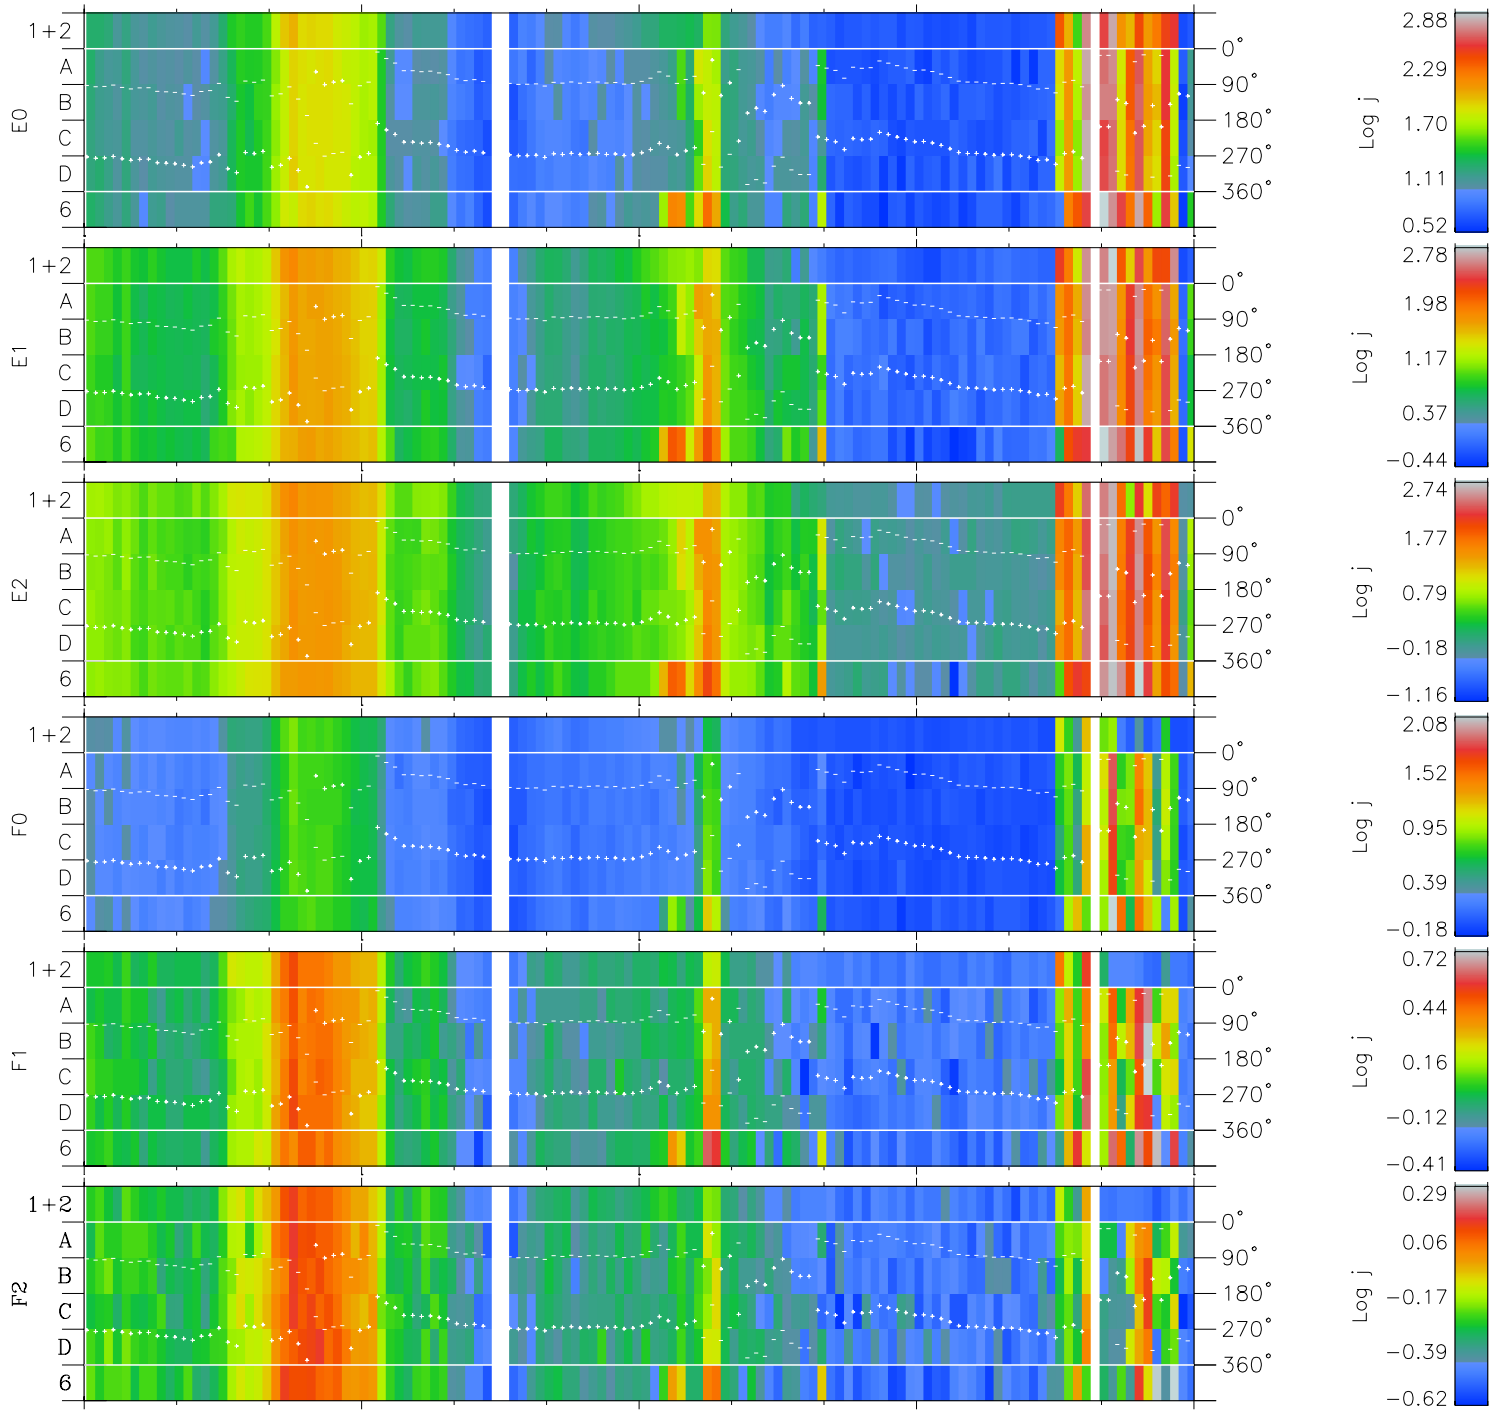

# Galileo EPD Real Time Azimuth Anisotropies 98246

Software Version: RTAZIM\_FLUX V 1.20  
Data Production: 06-03-00  
Plot Production: Sun Sep 16 13:30:11 2001  
Color File: wondr3  
Geofactor File: 1.1

00:00:00 1998-246	246-06	246-12	246-18	00:00:00 1998-247	
+	+	+	+	+	X JSE(R <sub>j</sub> )
-116.01	-115.58	-115.14	-114.69	-114.23	Y JSE(R <sub>j</sub> )
-10.29	-10.65	-11.02	-11.38	-11.74	Z JSE(R <sub>j</sub> )
4.74	4.73	4.73	4.73	4.72	

- ◇ = Jupiter look direction
- = Corotation look direction