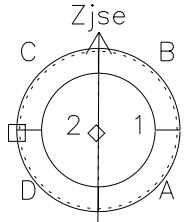

Galileo EPD Real Time Azimuth Anisotropies 98246

Software Version: RTAZIM_NORM V 1.20
Data Production: 06-03-00
Plot Production: Sun Sep 16 13:30:16 2001
Color File: wondr3
Geofactor File: 1.1

◇ = Jupiter look direction
□ = Corotation look direction