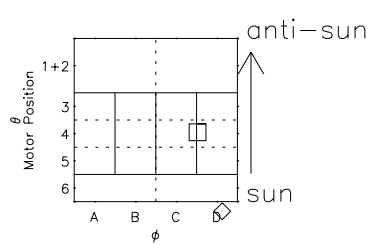

Galileo EPD Real Time Azimuth Anisotropies 98246

Software Version: RTAZIM_NORM V 1.20
Data Production: 06-03-00
Plot Production: Sun Sep 16 13:30:16 2001
Color File: wondr3
Geofactor File: 1.1

◇ = Jupiter look direction
□ = Corotation look direction