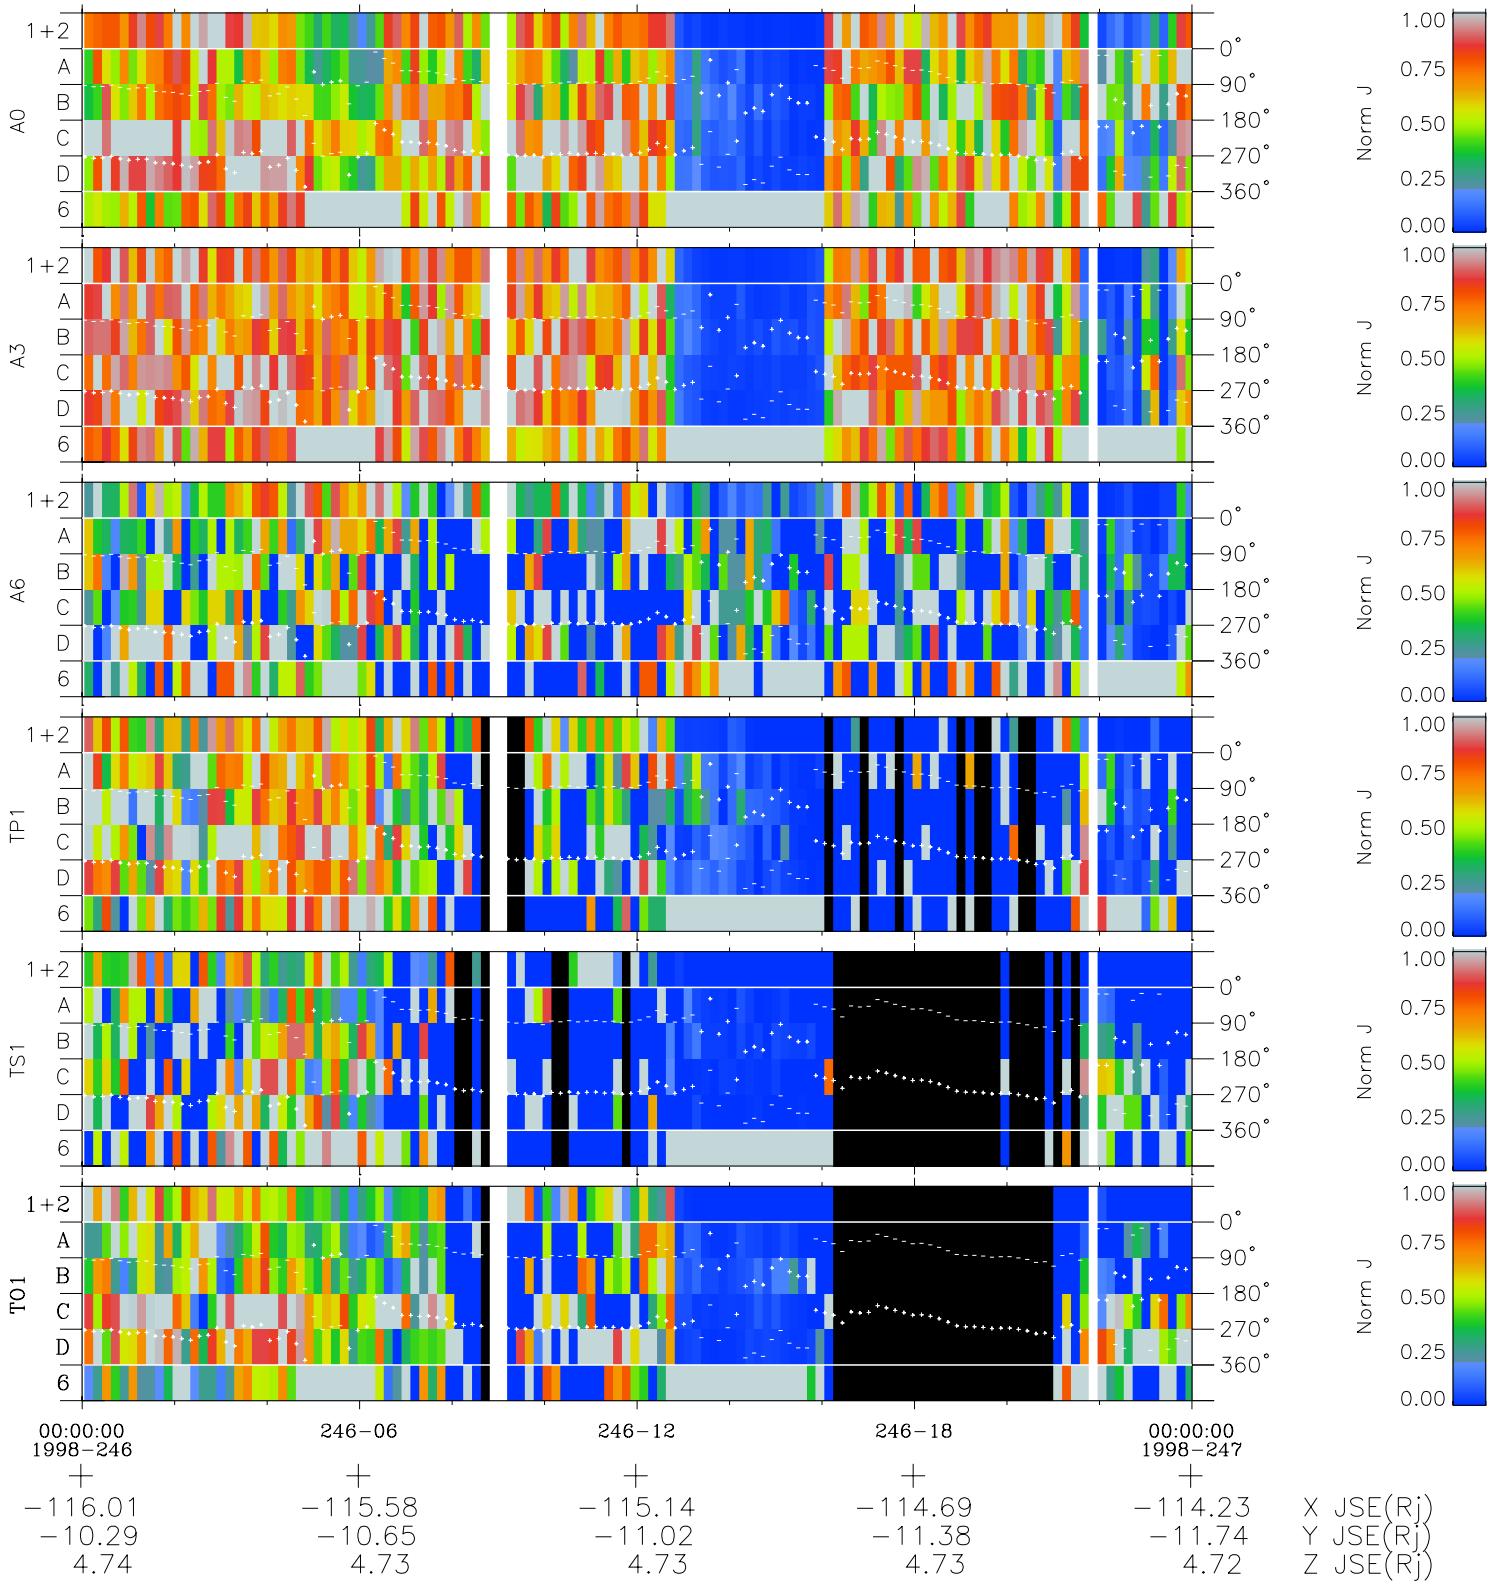

Galileo EPD Real Time Azimuth Anisotropies 98246

Software Version: RTAZIM_NORM V 1.20
Data Production: 06-03-00
Plot Production: Sun Sep 16 13:30:16 2001
Color File: wondr3
Geofactor File: 1.1

◇ = Jupiter look direction
□ = Corotation look direction