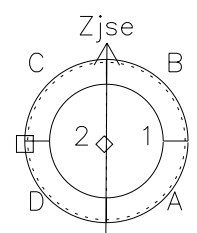

Galileo EPD Real Time Azimuth Anisotropies 98246

Software Version: RTAZIM_MEAN V 1.20
Data Production: 06-03-00
Plot Production: Sun Sep 16 13:29:55 2001
Color File: wondr3
Geofactor File: 1.1

00:00:00 1998-246	246-06	246-12	246-18	00:00:00 1998-247	
+	+	+	+	+	X JSE(R_j)
-116.01	-115.58	-115.14	-114.69	-114.23	Y JSE(R_j)
-10.29	-10.65	-11.02	-11.38	-11.74	Z JSE(R_j)
4.74	4.73	4.73	4.73	4.72	

- ◇ = Jupiter look direction
- = Corotation look direction