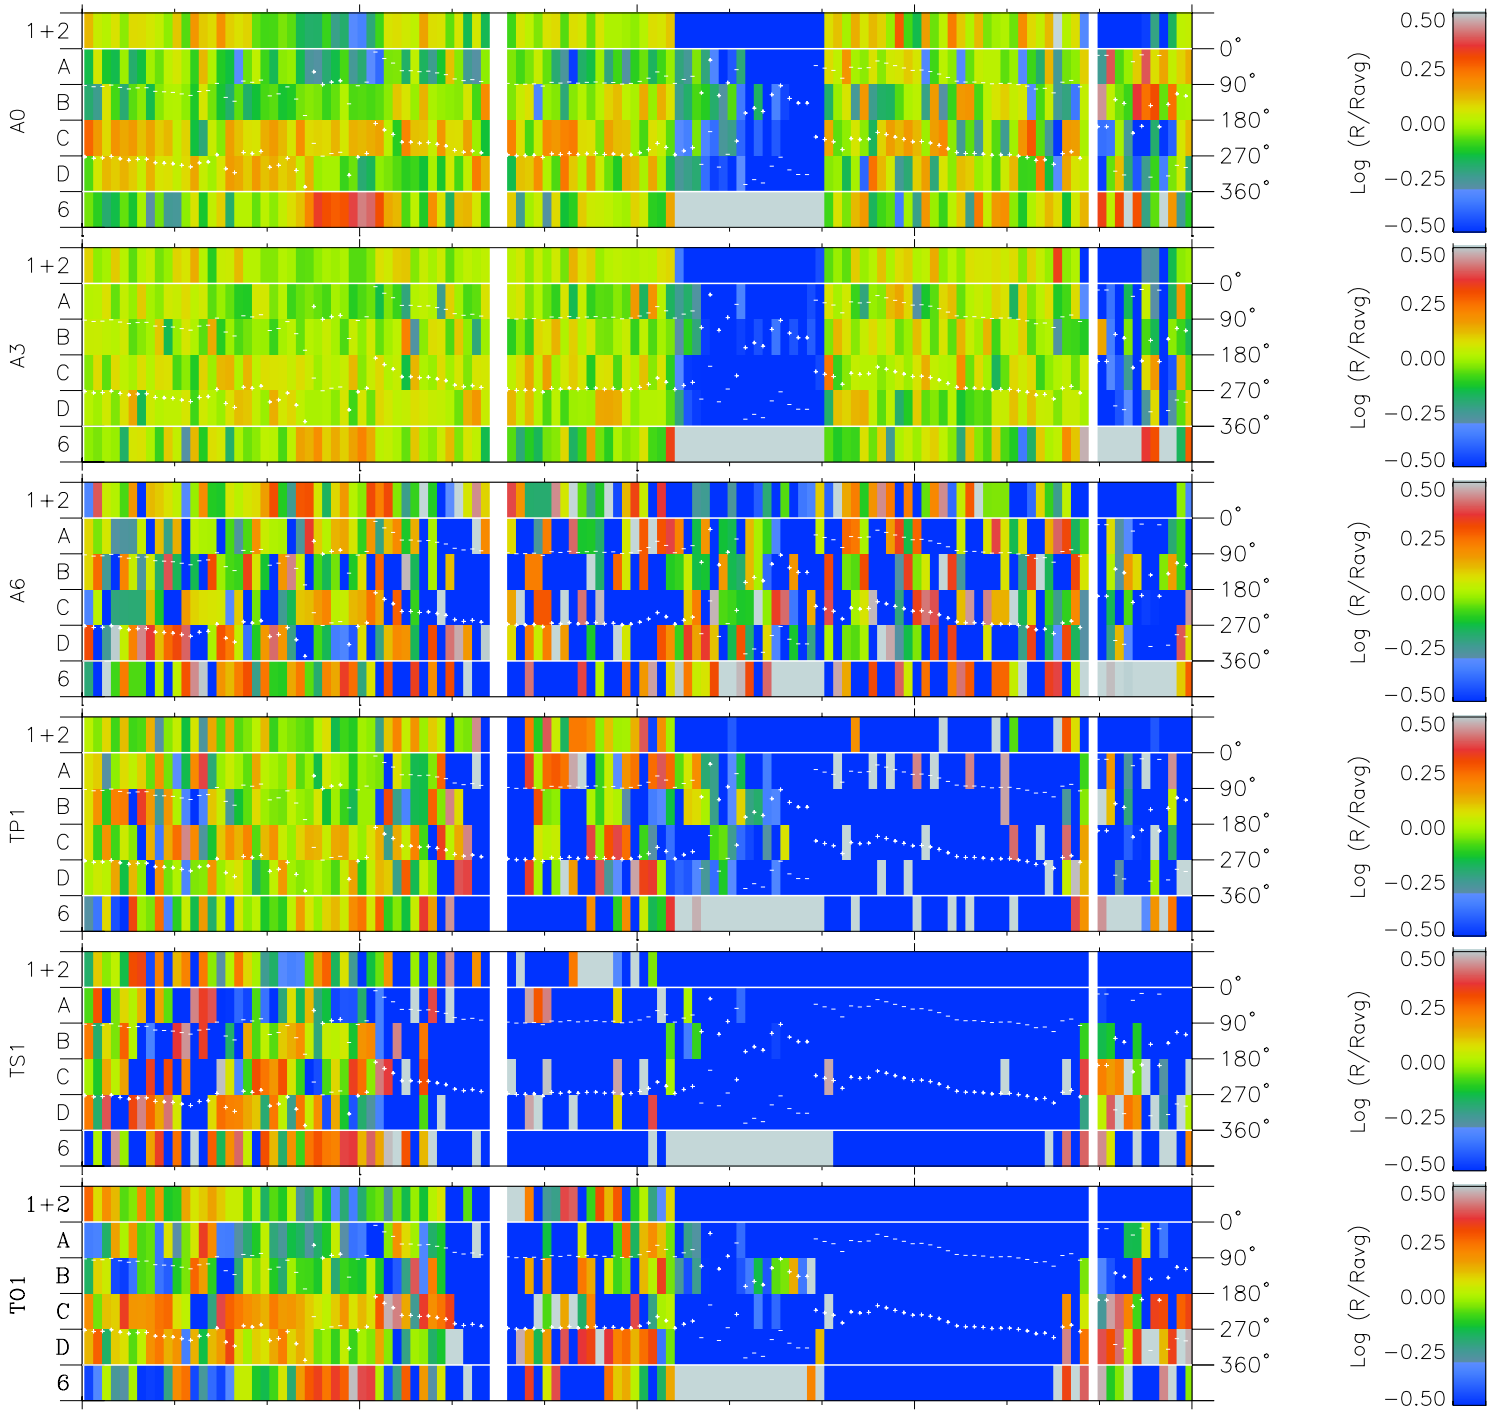

Galileo EPD Real Time Azimuth Anisotropies 98246

Software Version: RTAZIM_MEAN V 1.20
Data Production: 06-03-00
Plot Production: Sun Sep 16 13:29:55 2001
Color File: wondr3
Geofactor File: 1.1

00:00:00 1998-246	246-06	246-12	246-18	00:00:00 1998-247	
+	+	+	+	+	X JSE(R_j)
-116.01	-115.58	-115.14	-114.69	-114.23	Y JSE(R_j)
-10.29	-10.65	-11.02	-11.38	-11.74	Z JSE(R_j)
4.74	4.73	4.73	4.73	4.72	

- ◇ = Jupiter look direction
- = Corotation look direction