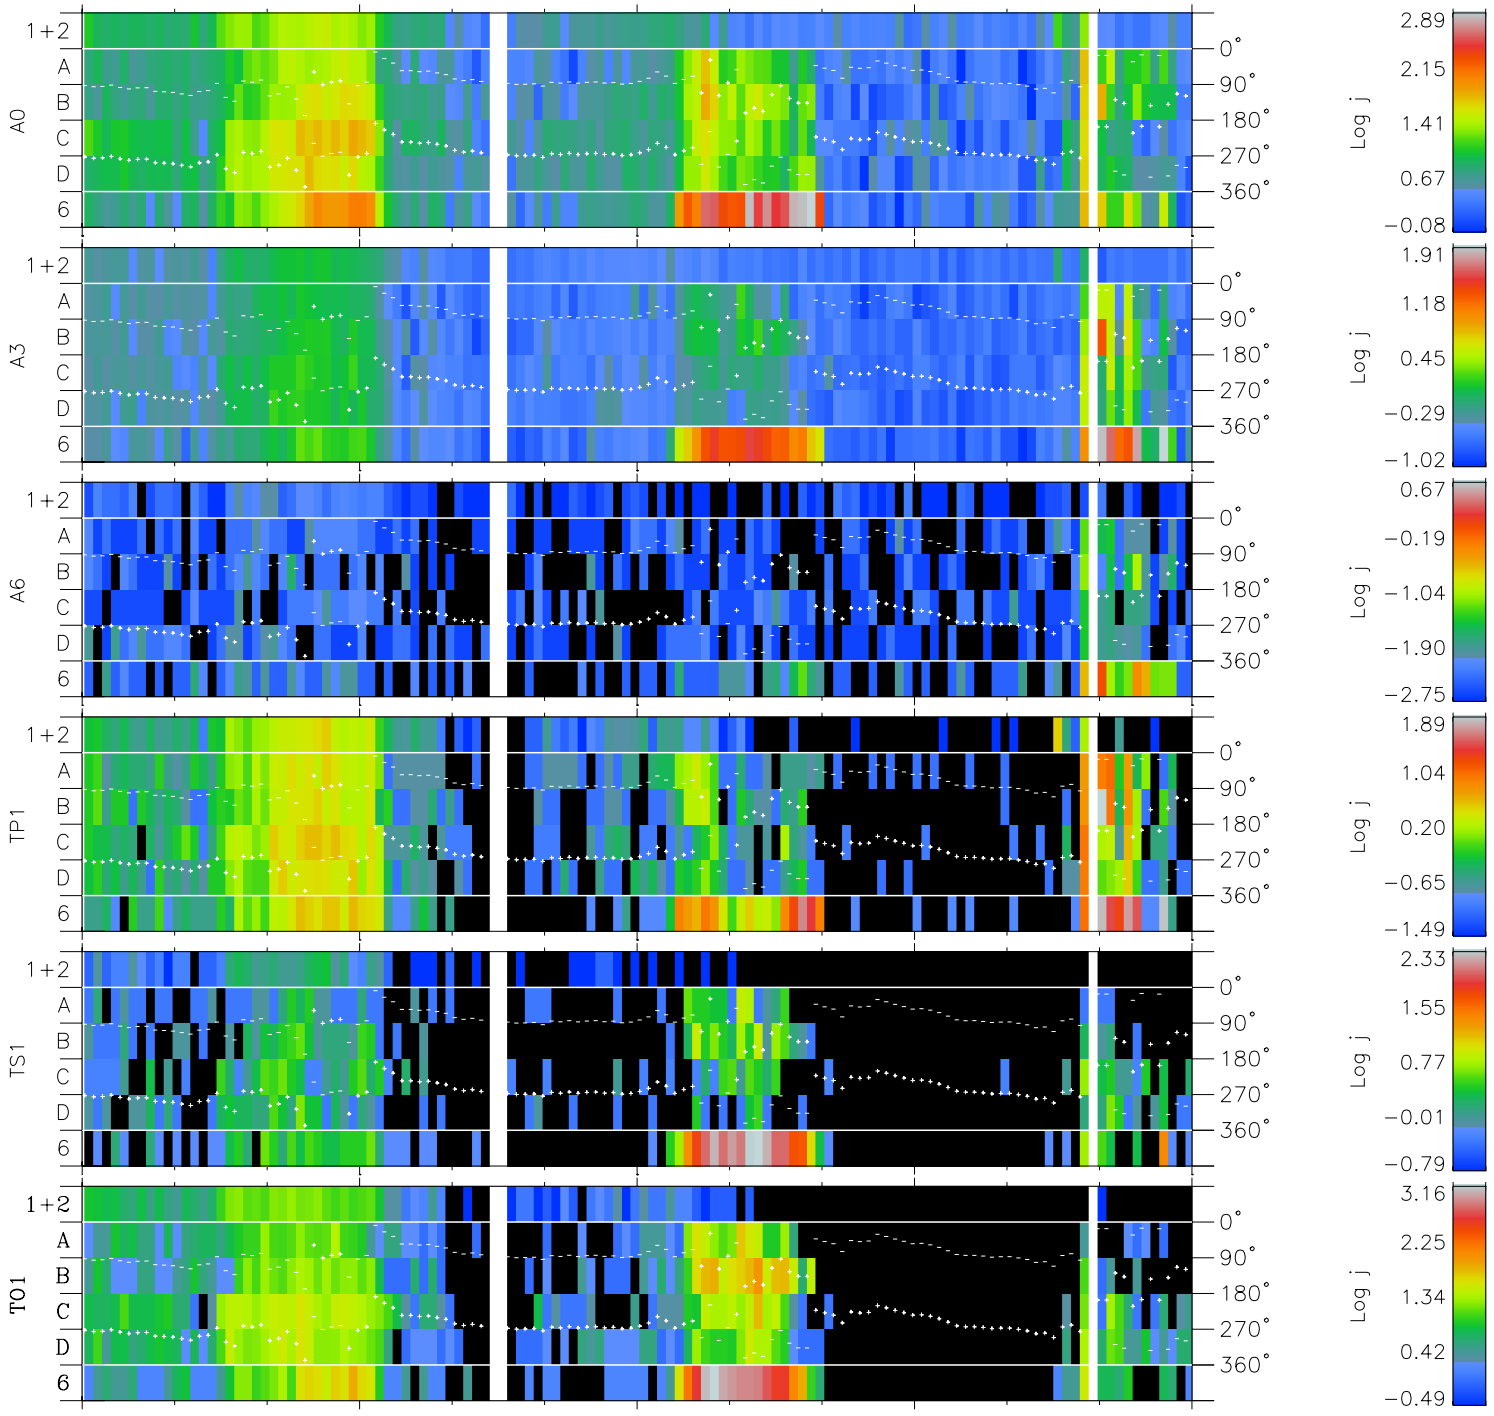

Galileo EPD Real Time Azimuth Anisotropies 98246

Software Version: RTAZIM_FLUX V 1.20
Data Production: 06-03-00
Plot Production: Sun Sep 16 13:30:06 2001
Color File: wondr3
Geofactor File: 1.1

00:00:00 1998-246	246-06	246-12	246-18	00:00:00 1998-247	
+	+	+	+	+	
-116.01	-115.58	-115.14	-114.69	-114.23	X JSE(R _j)
-10.29	-10.65	-11.02	-11.38	-11.74	Y JSE(R _j)
4.74	4.73	4.73	4.73	4.72	Z JSE(R _j)

◇ = Jupiter look direction
□ = Corotation look direction