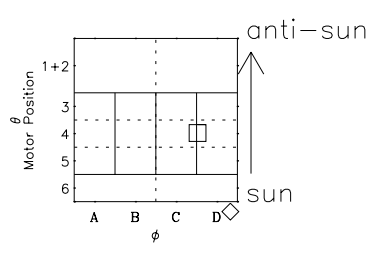

# Galileo EPD Real Time Omni Spectrum 98245

Software Version: RTSPEC\_OMNI V 1.20  
 Data Production: 06-03-00  
 Plot Production: Sun Sep 16 13:20:25 2001  
 Color File: wondr3  
 Geofactor File: 1.1

- ◇ = Jupiter look direction
- = Corotation look direction