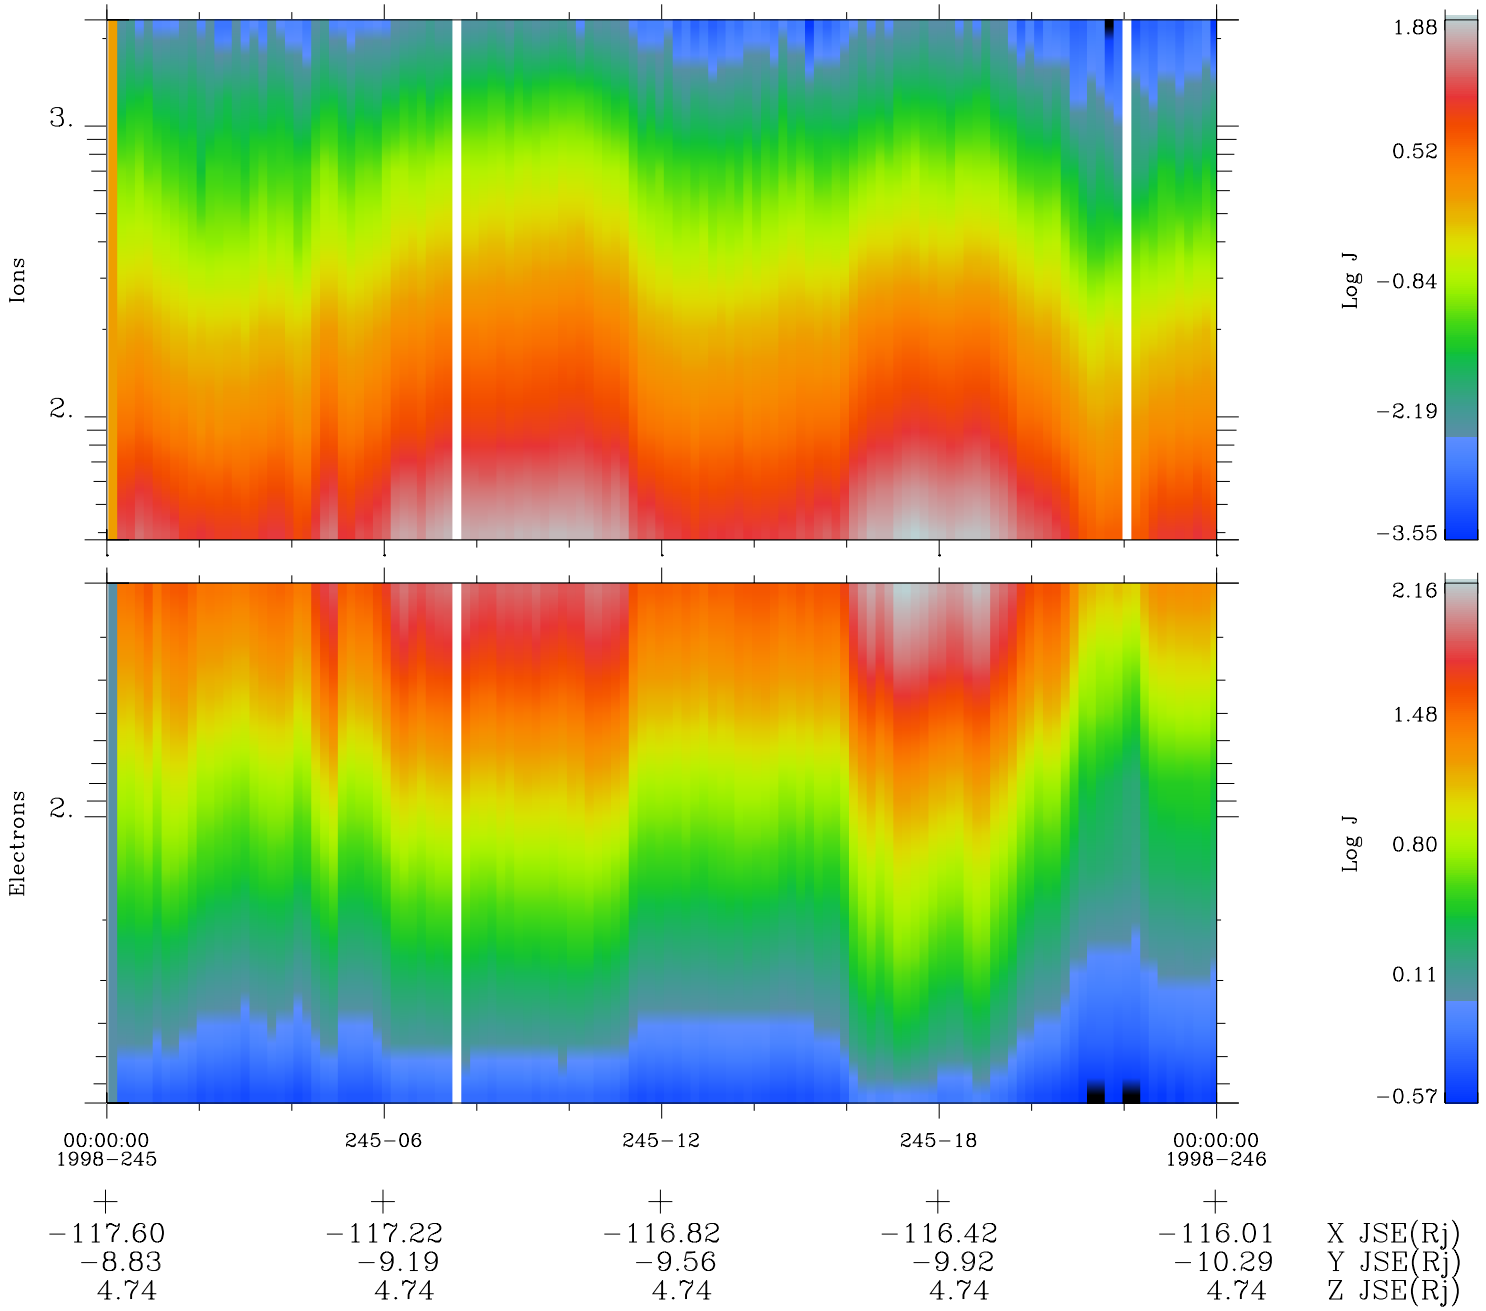

# Galileo EPD Real Time Omni Spectrum 98245

Software Version: RTSPEC\_OMNI V 1.20  
 Data Production: 06-03-00  
 Plot Production: Sun Sep 16 13:20:25 2001  
 Color File: wondr3  
 Geofactor File: 1.1

- ◇ = Jupiter look direction
- = Corotation look direction