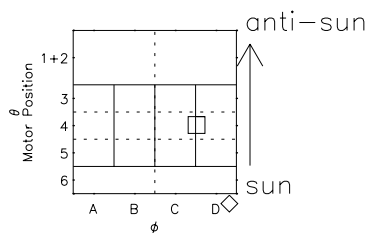

Galileo EPD Real Time R6 Electrons Spectra 98245

Software Version: RTSPEC_R6 V 1.20
 Data Production: 06-03-00
 Plot Production: Sun Sep 16 13:20:20 2001
 Color File: wondr3
 Geofactor File: 1.1

◇ = Jupiter look direction
 □ = Corotation look direction