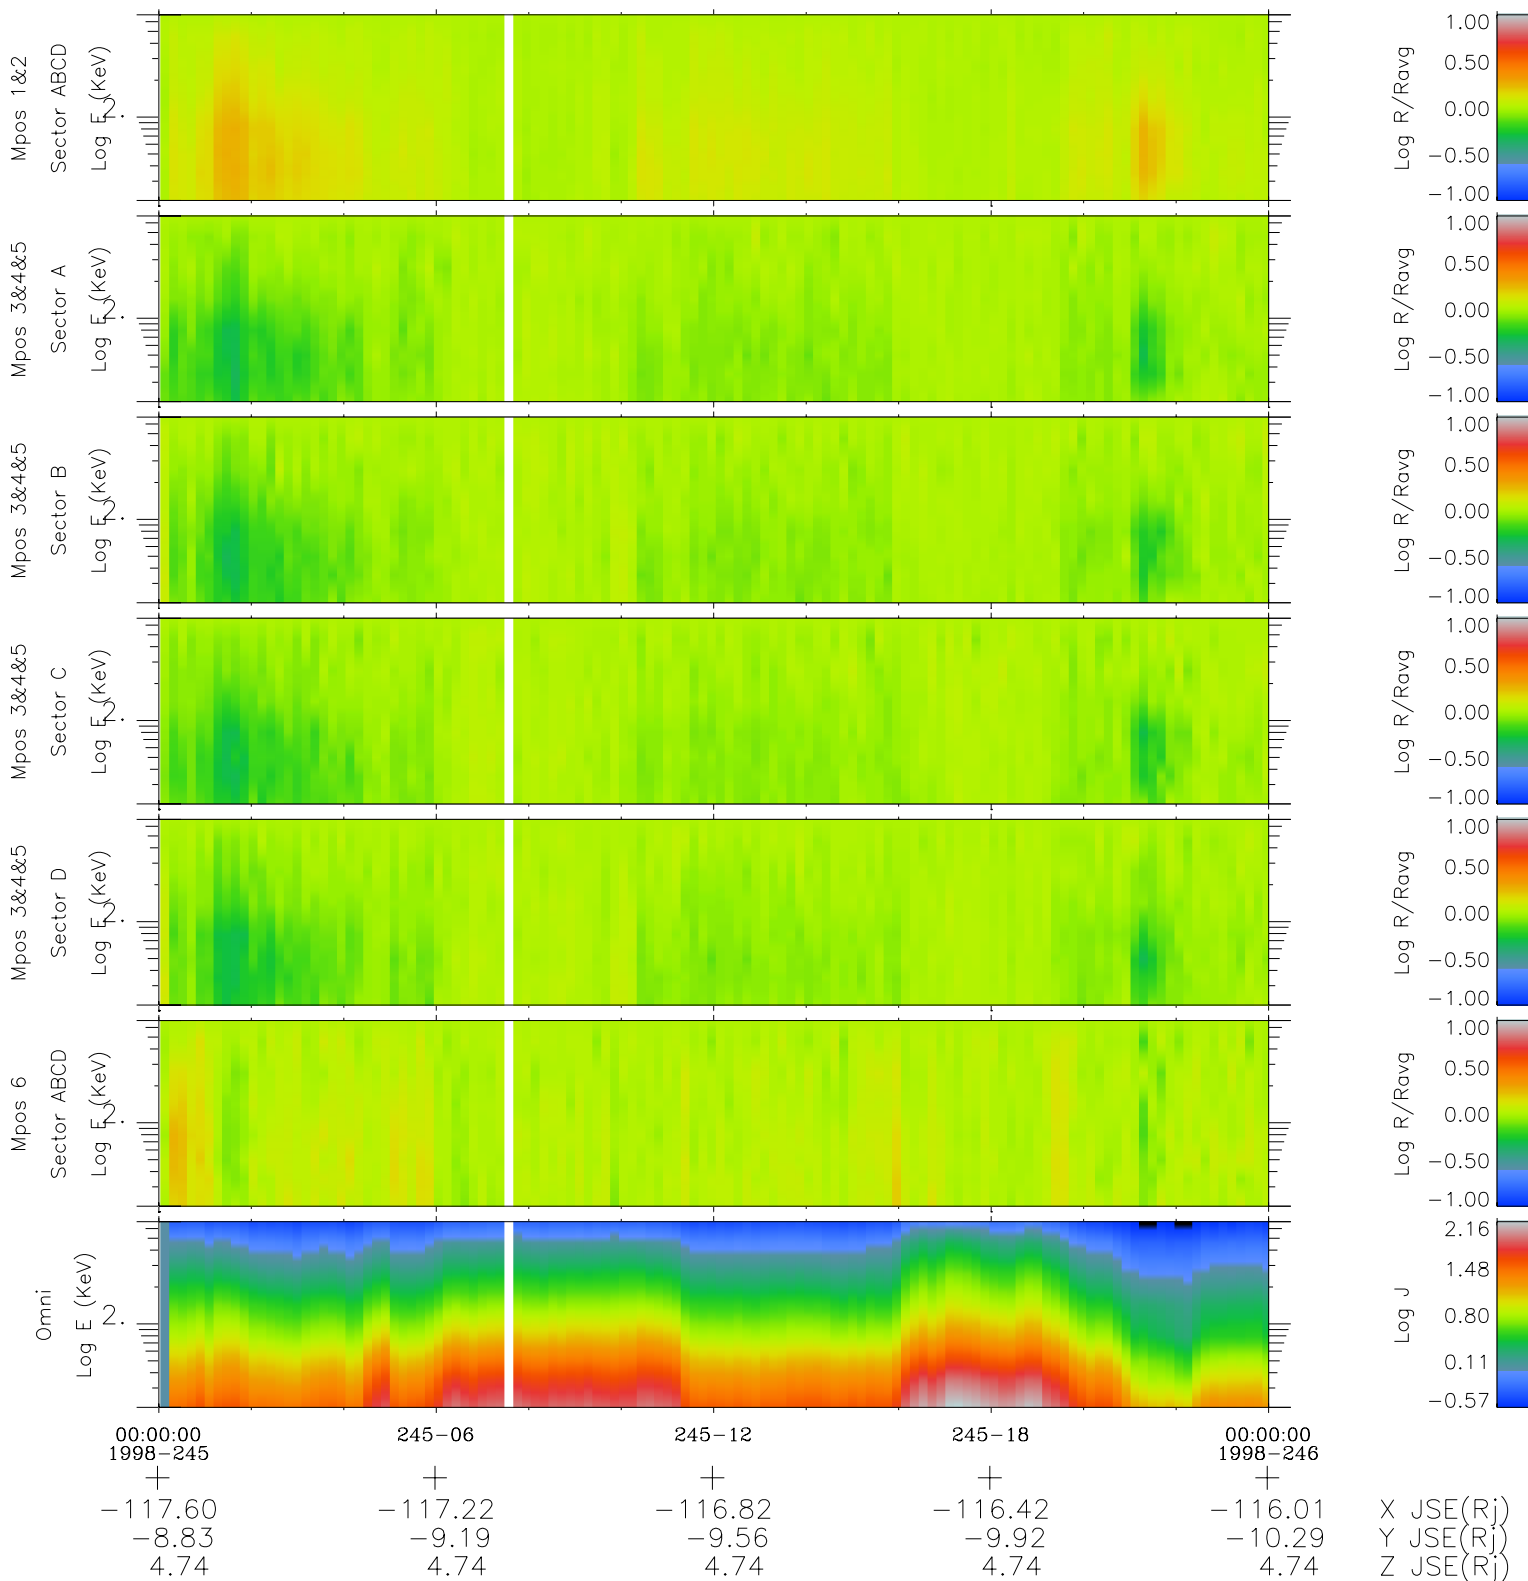

Galileo EPD Real Time R6 Electrons Spectra 98245

Software Version: RTSPEC_R6 V 1.20
 Data Production: 06-03-00
 Plot Production: Sun Sep 16 13:20:20 2001
 Color File: wondr3
 Geofactor File: 1.1

◇ = Jupiter look direction
 □ = Corotation look direction