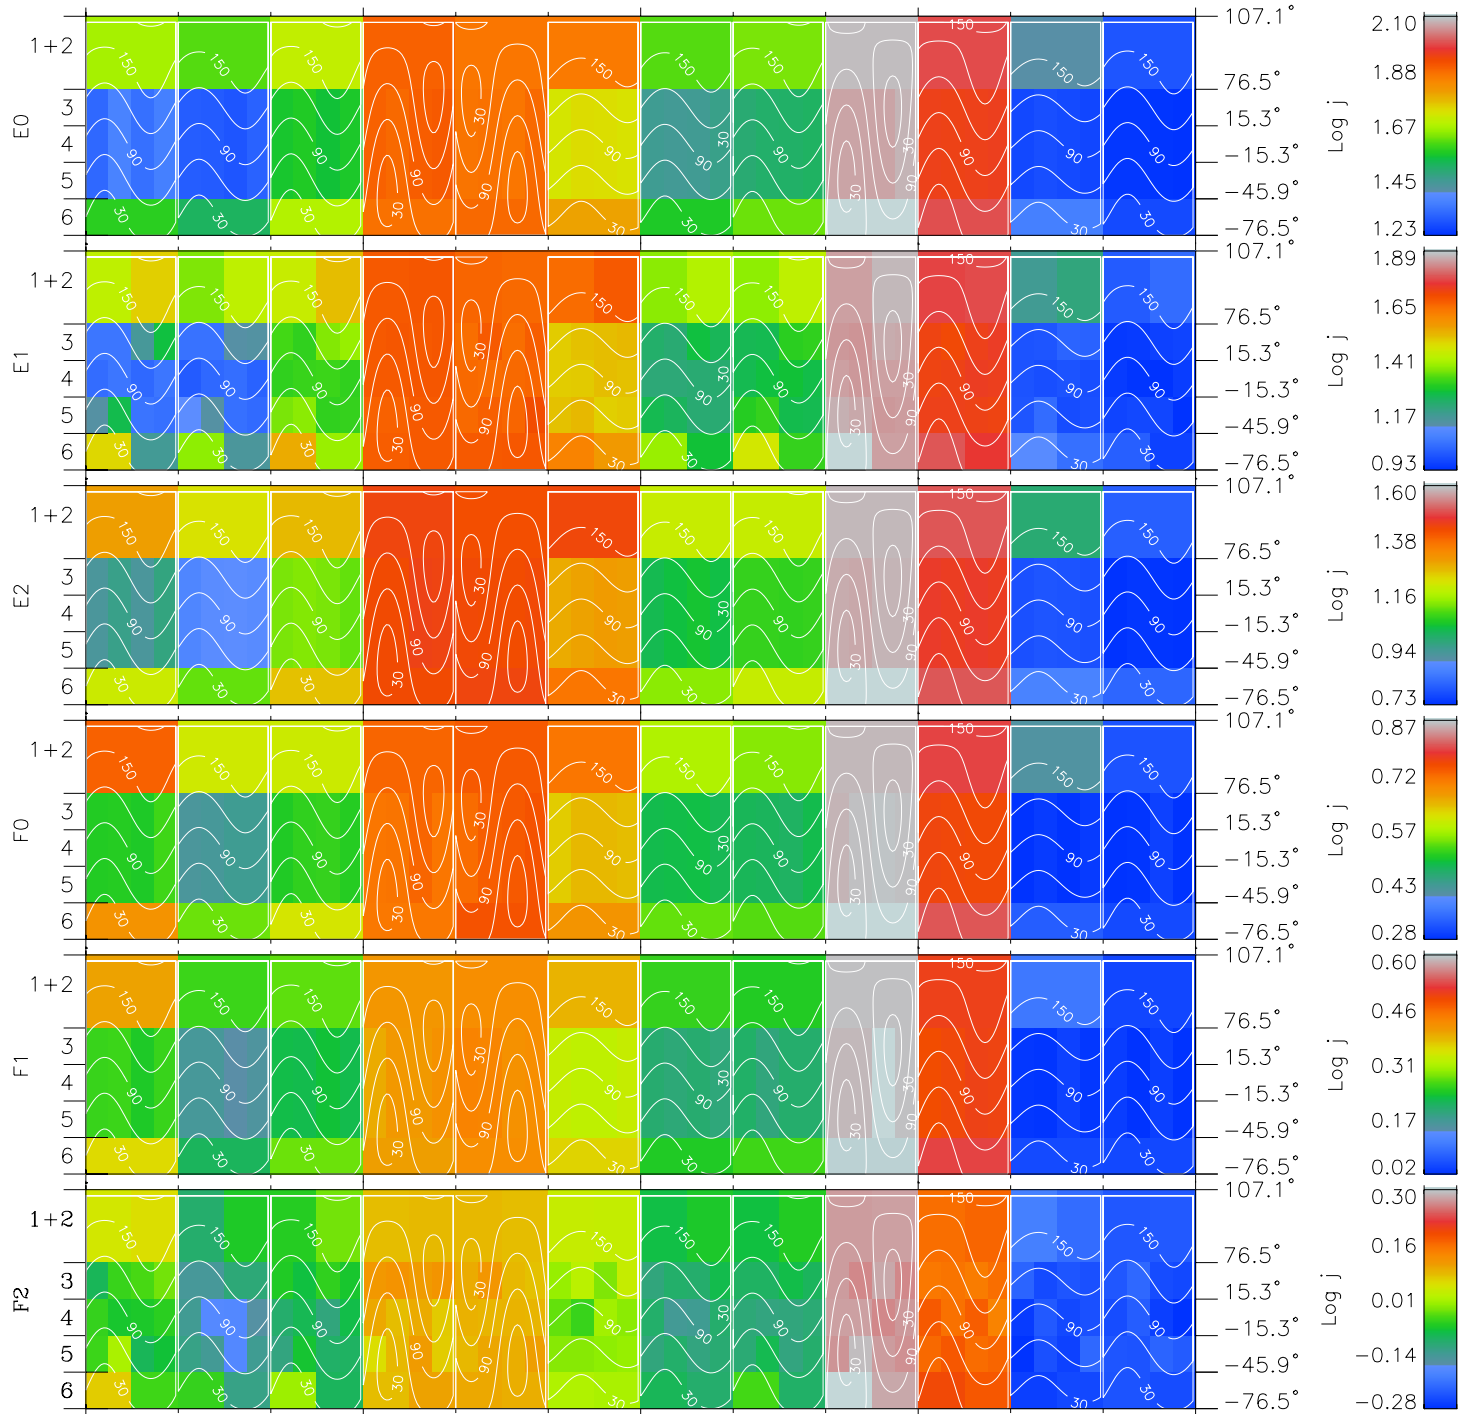

# Galileo EPD Real Time All-Sky Anisotropies 98245

Software Version: RTSKY\_FLUX V 1.20  
 Data Production: 06-03-00  
 Plot Production: Sun Sep 16 13:20:55 2001  
 Color File: wondr3  
 Geofactor File: 1.1

Time	Longitude	Latitude	Altitude	X JSE(R <sub>j</sub> )	Y JSE(R <sub>j</sub> )	Z JSE(R <sub>j</sub> )
00:00:00 1998-245	-117.60	-8.83	4.74			
245-06	-117.22	-9.19	4.74			
245-12	-116.82	-9.56	4.74			
245-18	-116.42	-9.92	4.74			
00:00:00 1998-246	-116.01	-10.29	4.74			

- ◇ = Jupiter look direction
- = Corotation look direction