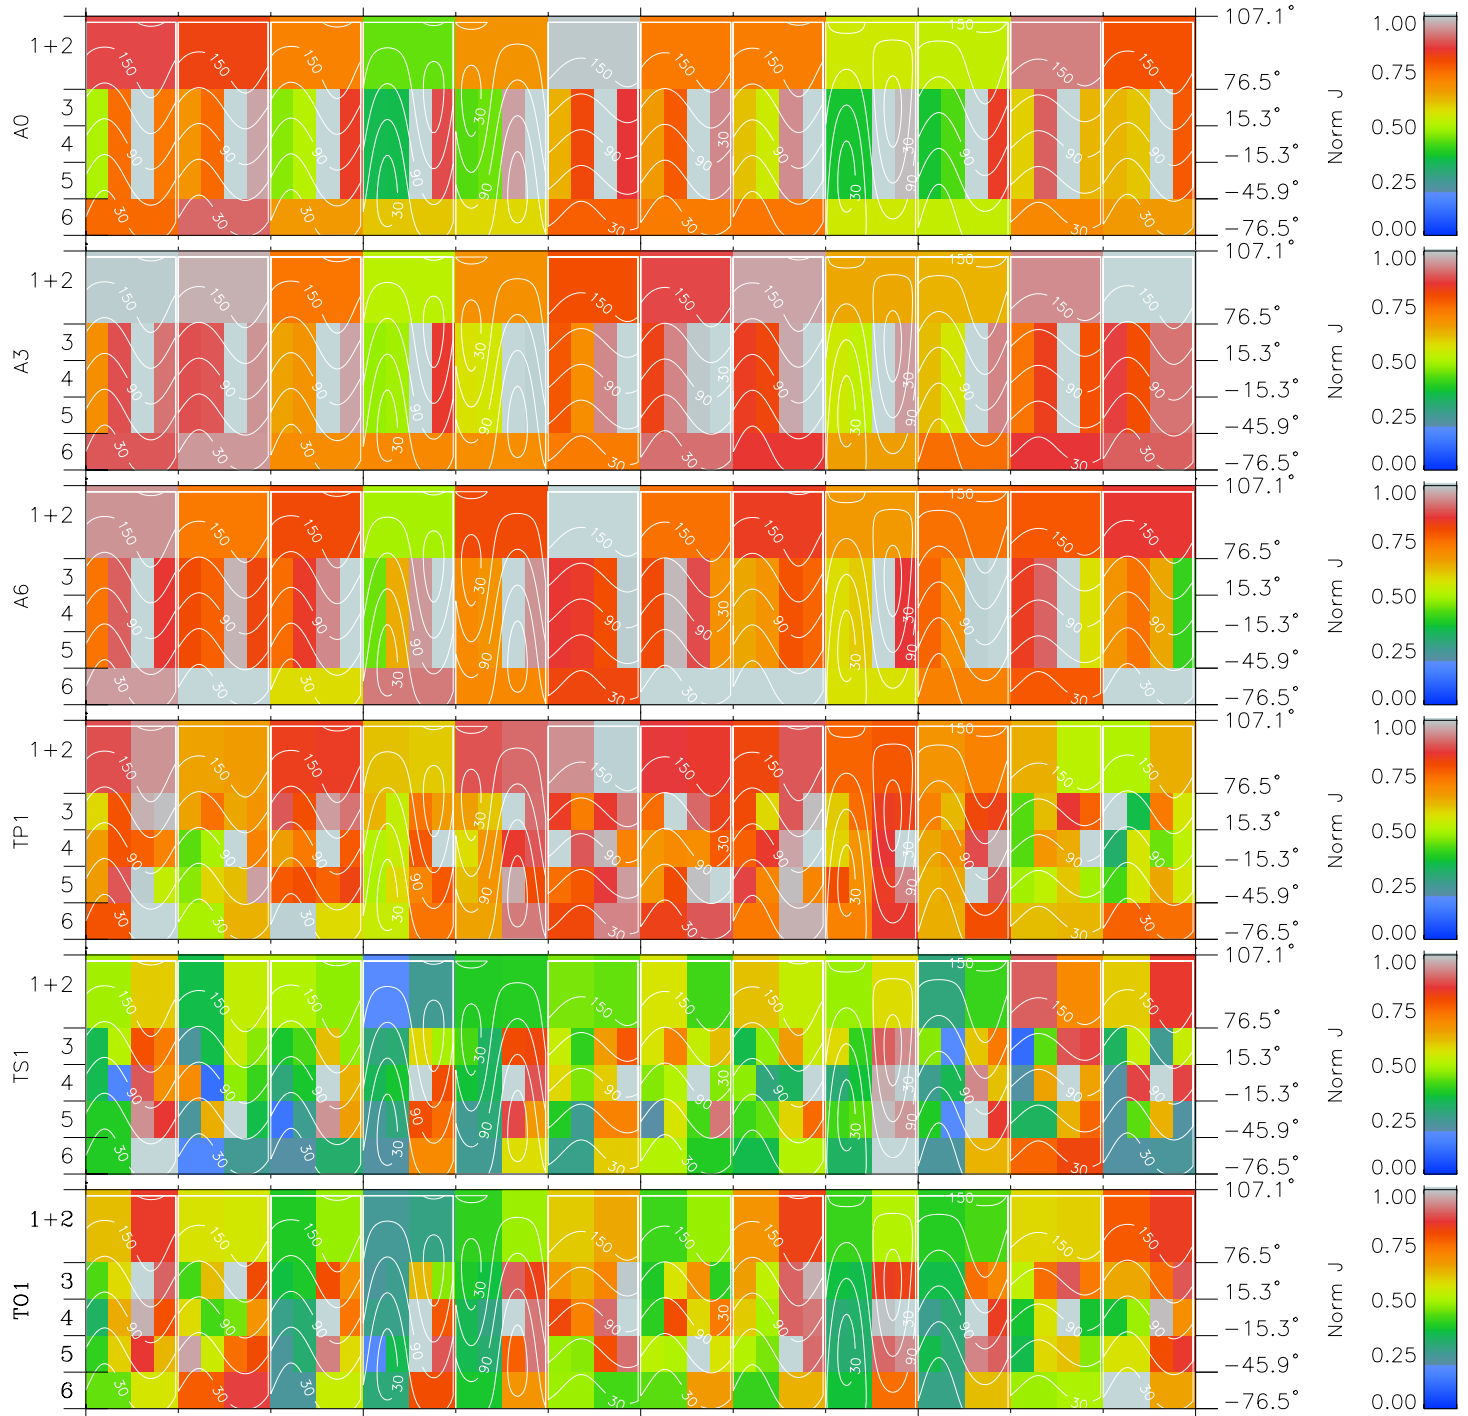

Galileo EPD Real Time All-Sky Anisotropies 98245

Software Version: RTSKY_NORM V 1.20
 Data Production: 06-03-00
 Plot Production: Sun Sep 16 13:21:02 2001
 Color File: wondr3
 Geofactor File: 1.1

00:00:00 1998-245	245-06	245-12	245-18	00:00:00 1998-246	X JSE(R _j)
+ -117.60	+ -117.22	+ -116.82	+ -116.42	+ -116.01	Y JSE(R _j)
-8.83	-9.19	-9.56	-9.92	-10.29	Z JSE(R _j)
4.74	4.74	4.74	4.74	4.74	

- ◇ = Jupiter look direction
- = Corotation look direction