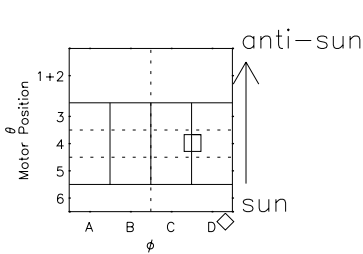

Galileo EPD Real Time All-Sky Anisotropies 98245

Software Version: RTSKY_NORM V 1.20
 Data Production: 06-03-00
 Plot Production: Sun Sep 16 13:21:02 2001
 Color File: wondr3
 Geofactor File: 1.1

00:00:00 1998-245	245-06	245-12	245-18	00:00:00 1998-246	X JSE(R _j)
+ -117.60	+ -117.22	+ -116.82	+ -116.42	+ -116.01	Y JSE(R _j)
-8.83	-9.19	-9.56	-9.92	-10.29	Z JSE(R _j)
4.74	4.74	4.74	4.74	4.74	

- ◇ = Jupiter look direction
- = Corotation look direction