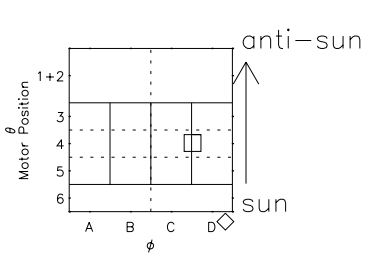

Galileo EPD Real Time All-Sky Anisotropies 98245

Software Version: RTSKY_MEAN V 1.20
 Data Production: 06-03-00
 Plot Production: Sun Sep 16 13:20:33 2001
 Color File: wondr3
 Geofactor File: 1.1

00:00:00 1998-245	245-06	245-12	245-18	00:00:00 1998-246	X JSE(R _j)
+ -117.60	+ -117.22	+ -116.82	+ -116.42	+ -116.01	
-8.83	-9.19	-9.56	-9.92	-10.29	Y JSE(R _j)
4.74	4.74	4.74	4.74	4.74	Z JSE(R _j)

- ◇ = Jupiter look direction
- = Corotation look direction