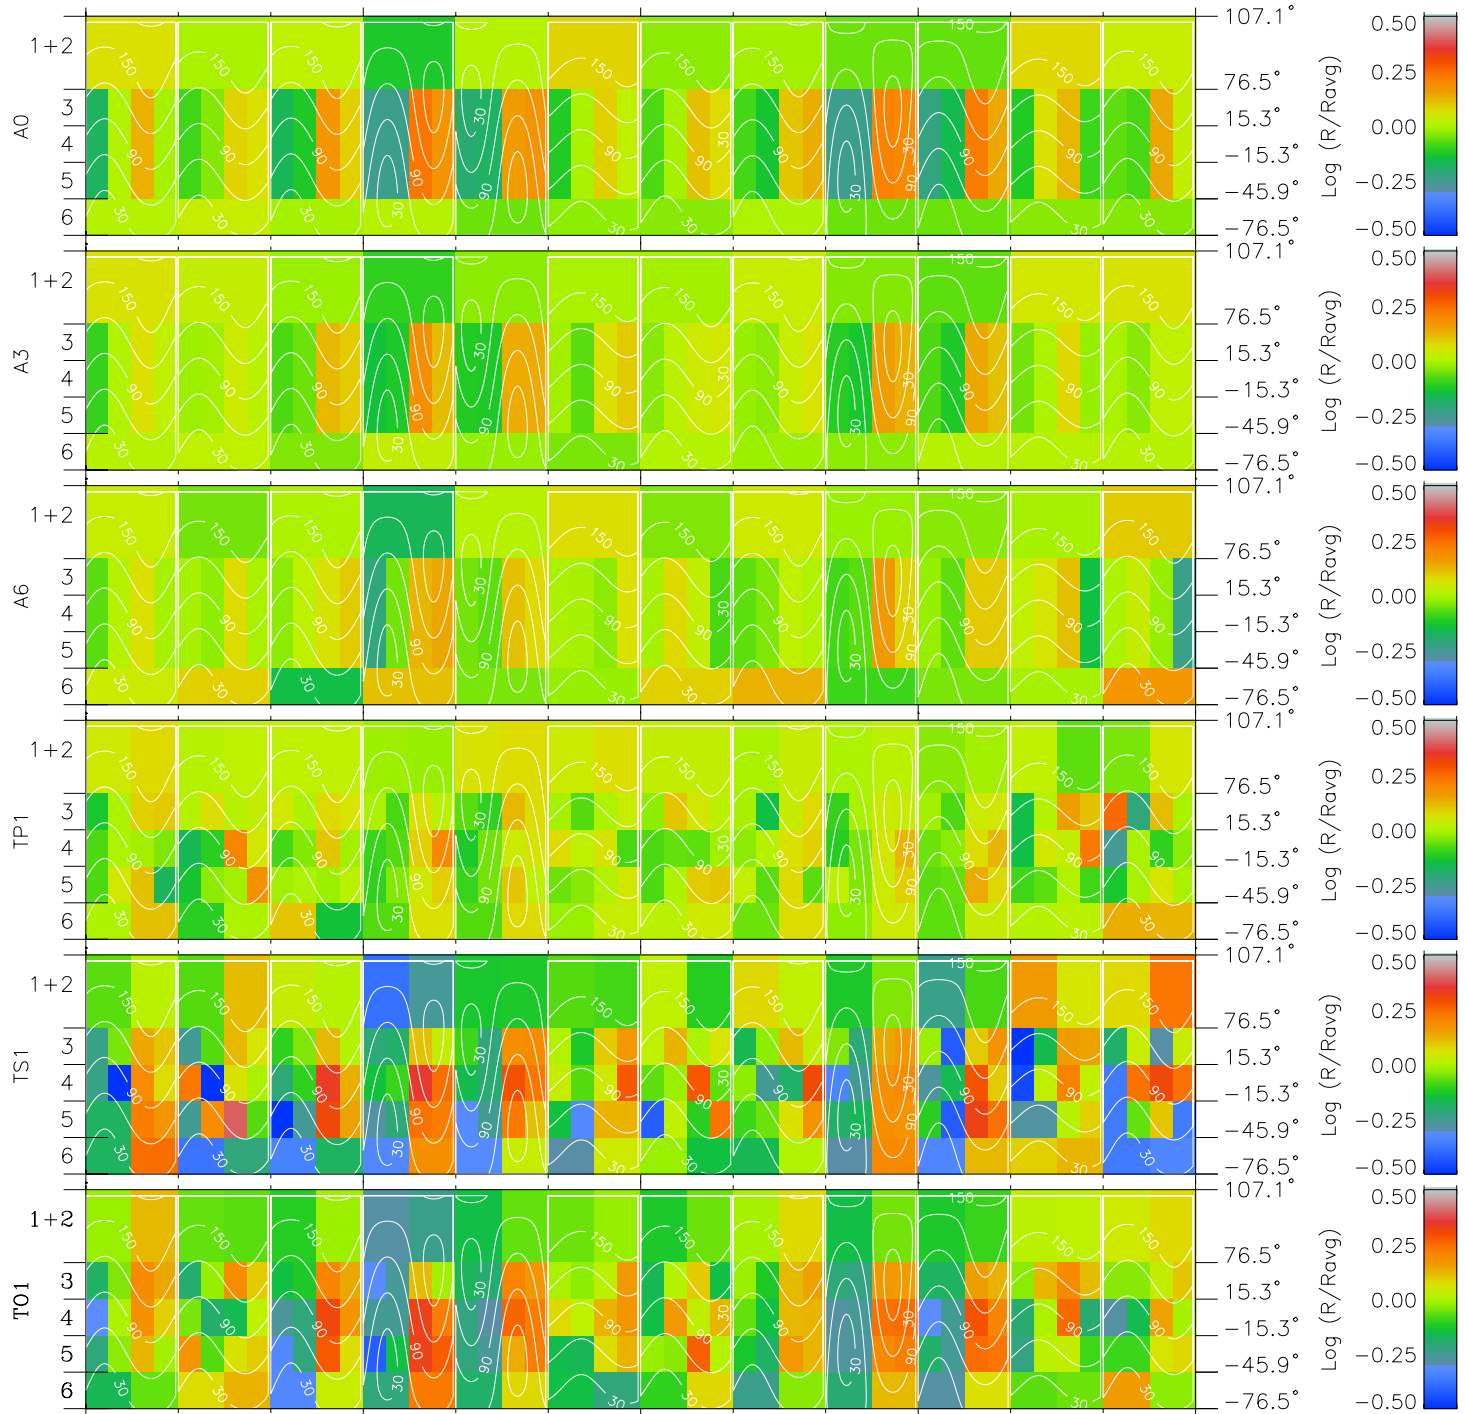

Galileo EPD Real Time All-Sky Anisotropies 98245

Software Version: RTSKY_MEAN V 1.20
 Data Production: 06-03-00
 Plot Production: Sun Sep 16 13:20:33 2001
 Color File: wondr3
 Geofactor File: 1.1

00:00:00 1998-245	245-06	245-12	245-18	00:00:00 1998-246	X JSE(R _j)
+ -117.60	+ -117.22	+ -116.82	+ -116.42	+ -116.01	
-8.83	-9.19	-9.56	-9.92	-10.29	Y JSE(R _j)
4.74	4.74	4.74	4.74	4.74	Z JSE(R _j)

- ◇ = Jupiter look direction
- = Corotation look direction