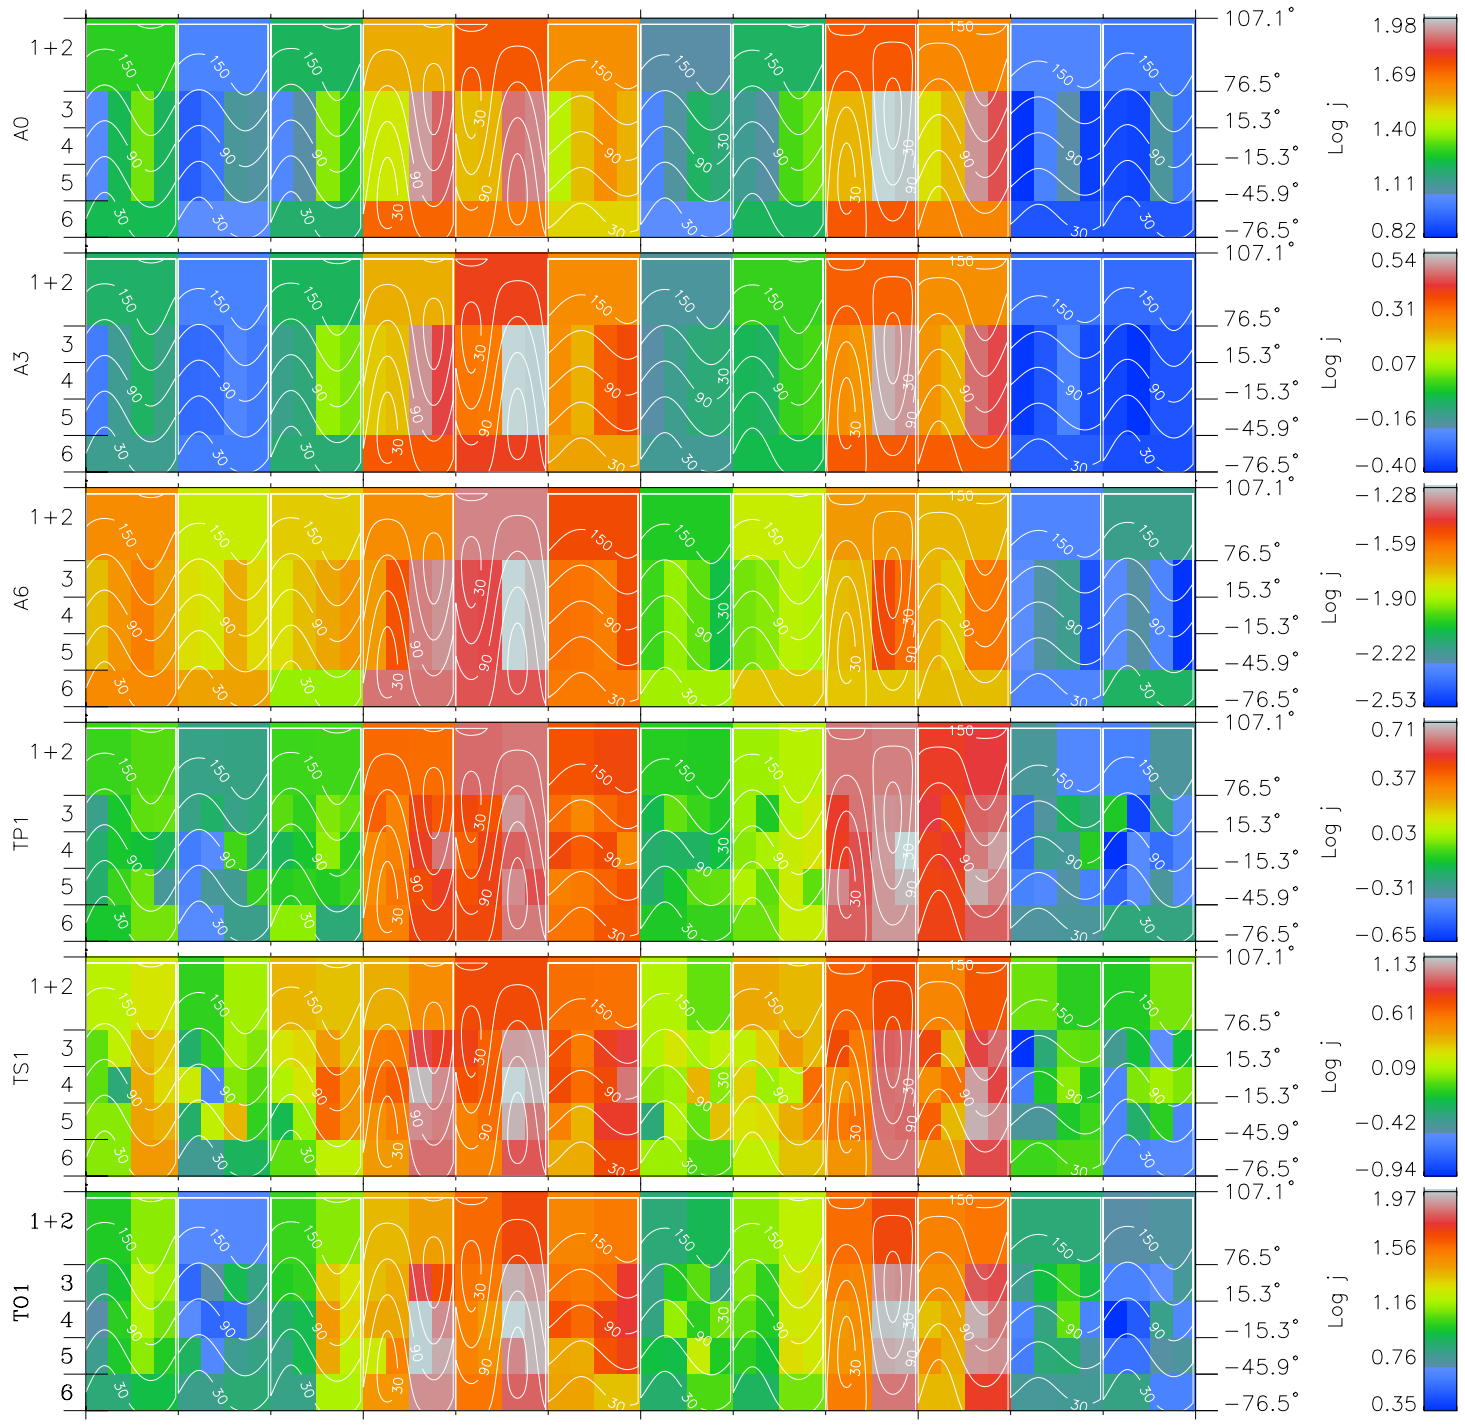

Galileo EPD Real Time All-Sky Anisotropies 98245

Software Version: RTSKY_FLUX V 1.20
Data Production: 06-03-00
Plot Production: Sun Sep 16 13:20:48 2001
Color File: wondr3
Geofactor File: 1.1

00:00:00 1998-245	245-06	245-12	245-18	00:00:00 1998-246	
+	+	+	+	+	X JSE(R _j)
-117.60	-117.22	-116.82	-116.42	-116.01	Y JSE(R _j)
-8.83	-9.19	-9.56	-9.92	-10.29	Z JSE(R _j)
4.74	4.74	4.74	4.74	4.74	

- ◇ = Jupiter look direction
- = Corotation look direction