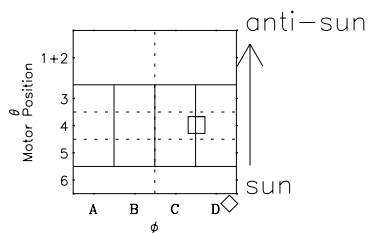

Galileo EPD Real-Time Omni 98245

Software Version: RTLINE_OMNI V 1.20
Data Production: 06-03-00
Plot Production: Sun Sep 16 13:22:23 2001

- ◇ = Jupiter look direction
- = Corotation look direction