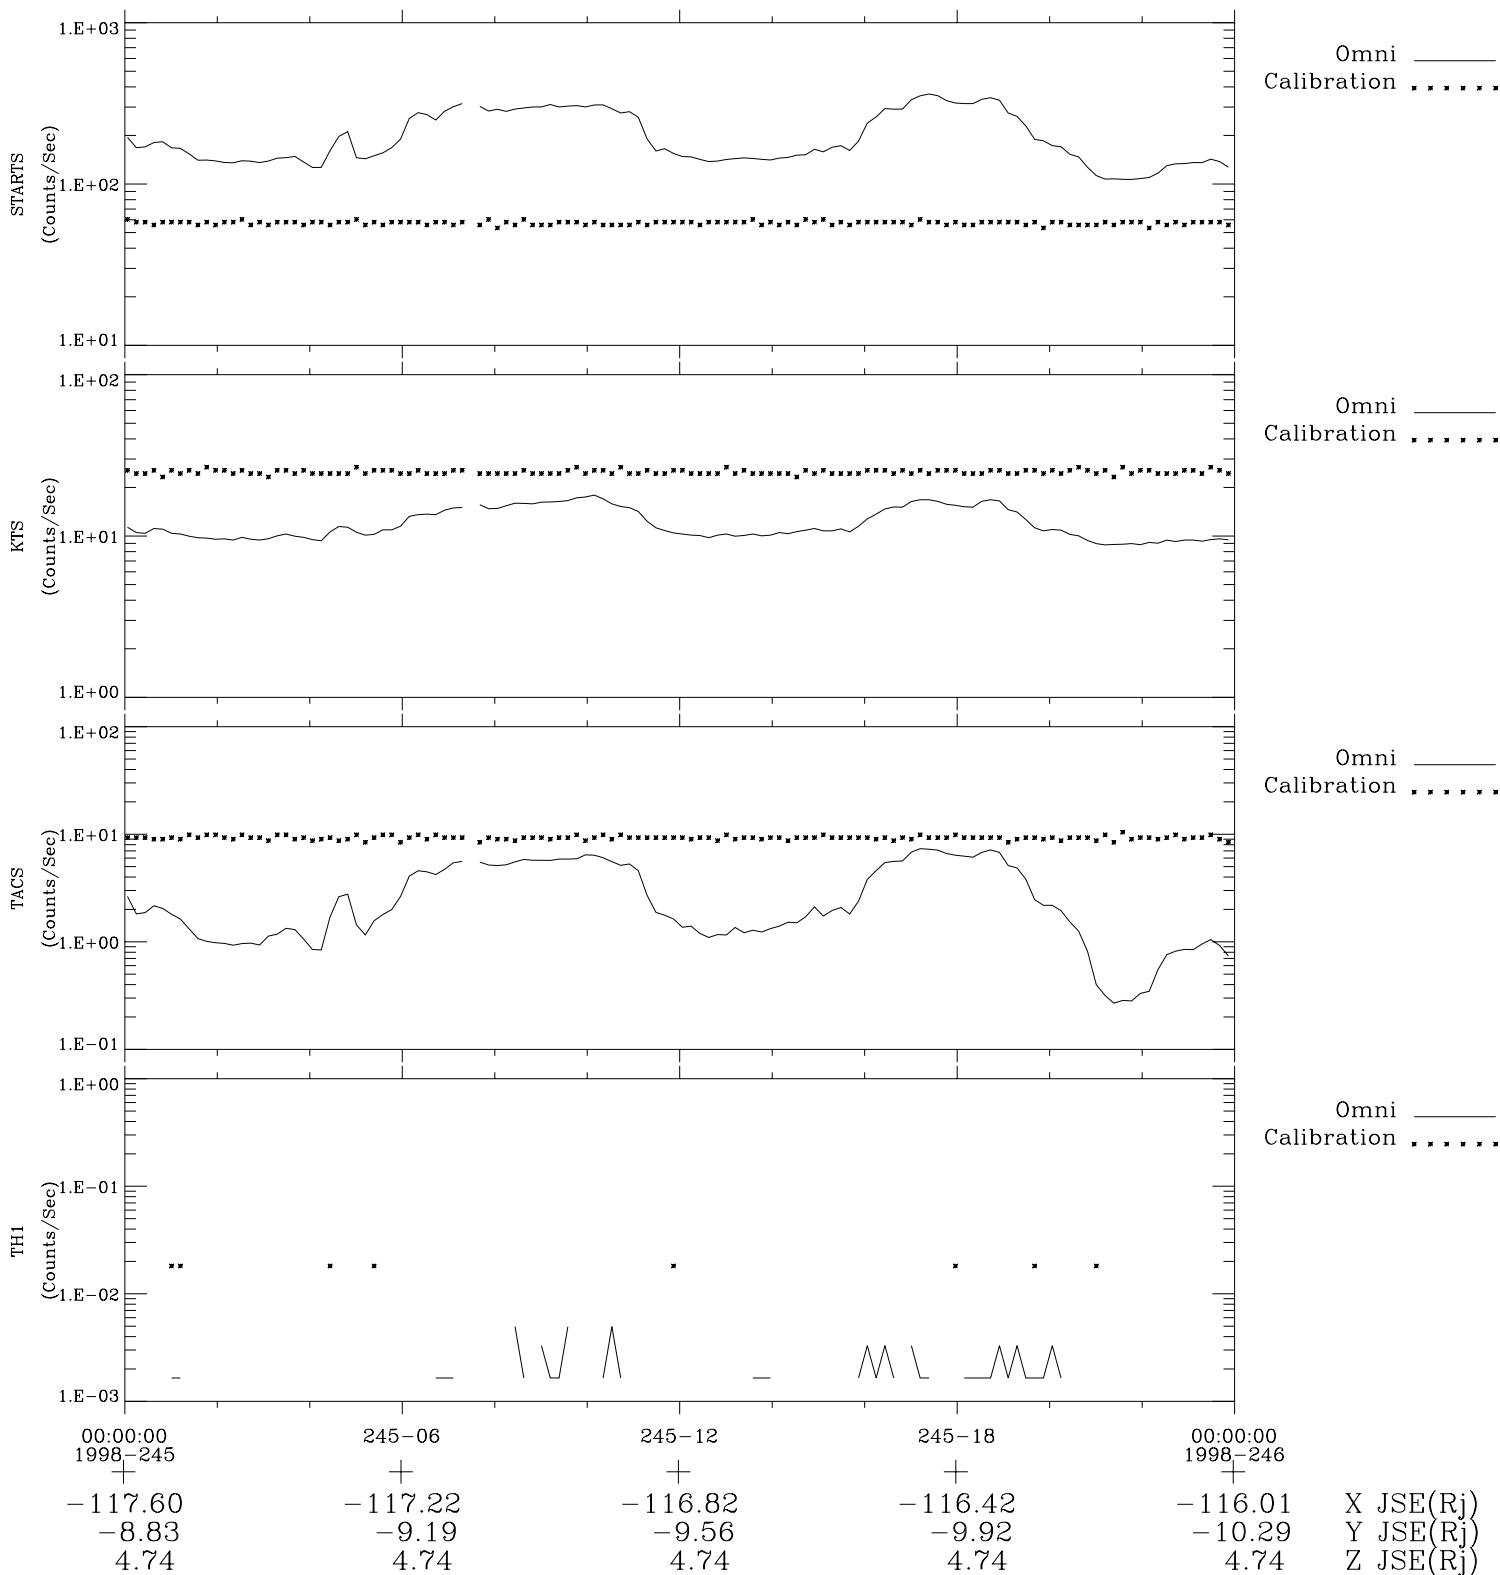

Galileo EPD Real-Time Omni 98245

Software Version: RTLINE_OMNI V 1.20
Data Production: 06-03-00
Plot Production: Sun Sep 16 13:22:23 2001

- ◇ = Jupiter look direction
- = Corotation look direction