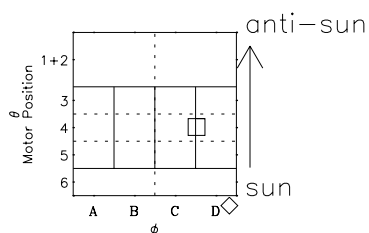

Galileo EPD Real-Time Omni 98245

Software Version: RTLINE_OMNI V 1.20
Data Production: 06-03-00
Plot Production: Sun Sep 16 13:22:22 2001

◇ = Jupiter look direction
□ = Corotation look direction